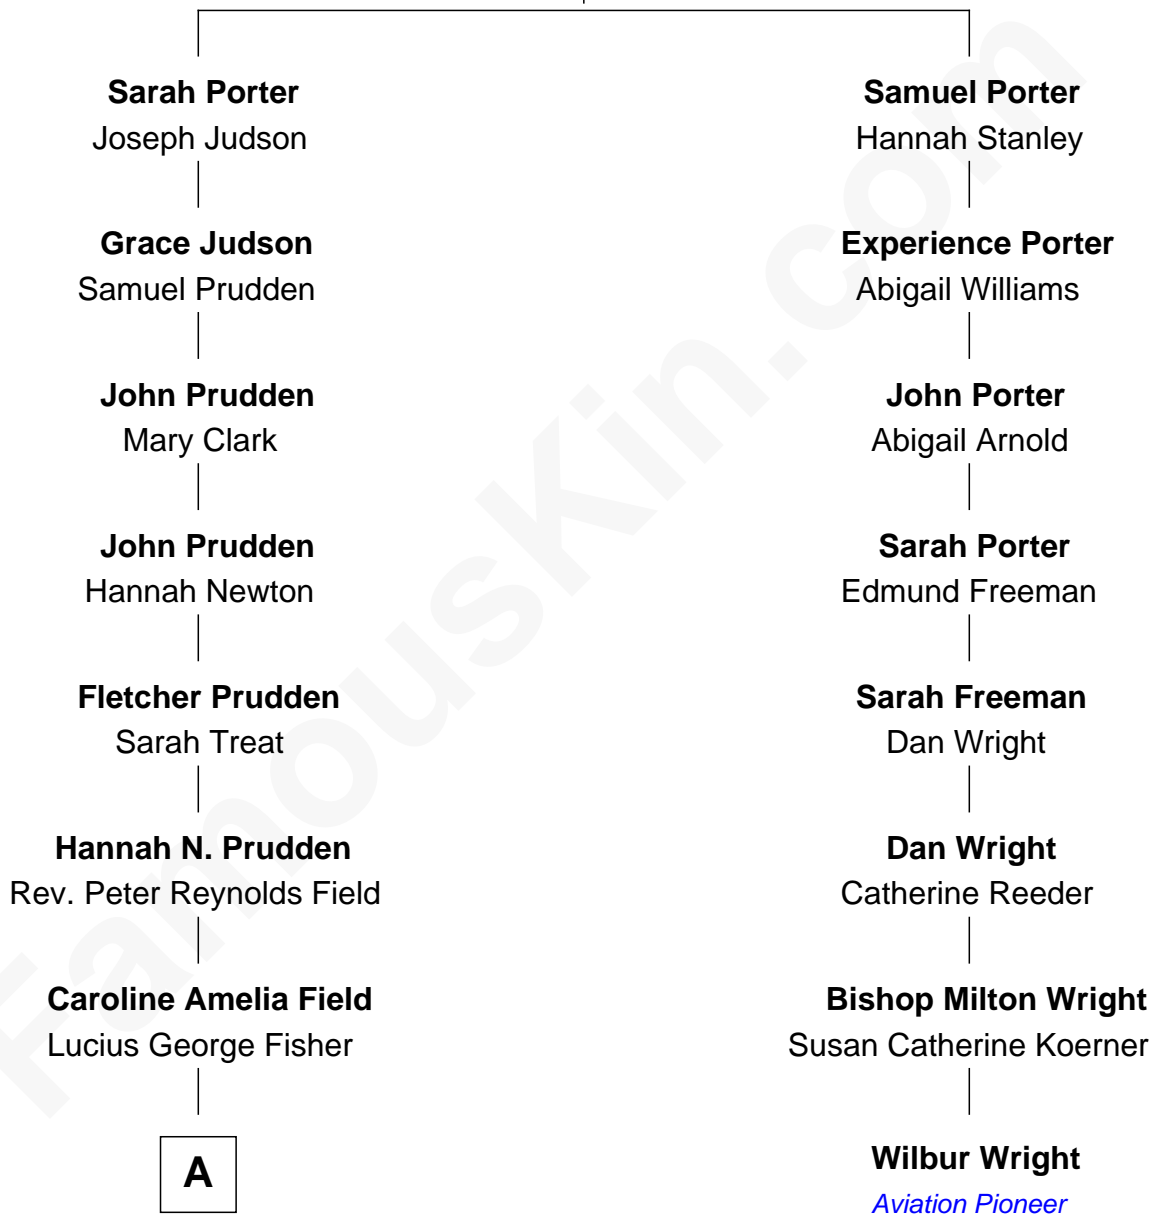

# FamousKin.com Relationship Chart of

**Jodie Foster**

*Movie Actress*

7th cousin 4 times removed of

**Wilbur Wright**

*Wright Brothers - Aviation Pioneer*

**John Porter**

Anna White

**A**

—  
**Lucius George Fisher**

Katherine Louise Eddy

—  
**Alice Eddy Fisher**

Alexis Caldwell Foster

—  
**Lucius Fisher Foster**

Constance Marie Robertson

—  
**Lucius Fisher Foster**

Evelyn Della Almond

—  
**Jodie Foster**

*Movie Actress*