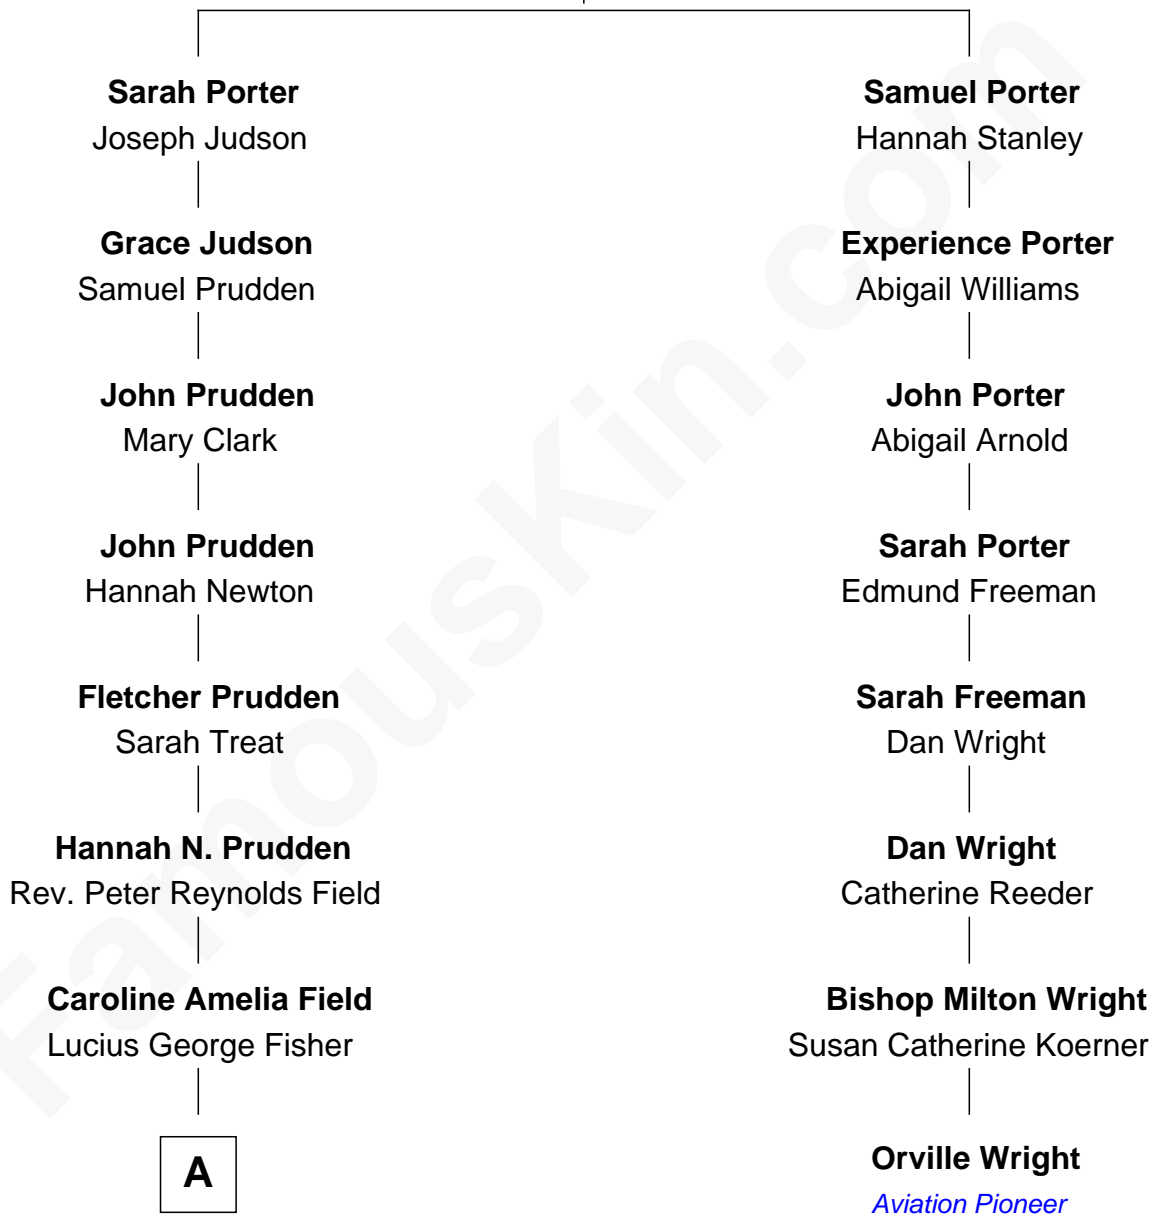

FamousKin.com Relationship Chart of

Jodie Foster

Movie Actress

7th cousin 4 times removed of

Orville Wright

Wright Brothers - Aviation Pioneer

John Porter

Anna White

A

—
Lucius George Fisher

Katherine Louise Eddy

—
Alice Eddy Fisher

Alexis Caldwell Foster

—
Lucius Fisher Foster

Constance Marie Robertson

—
Lucius Fisher Foster