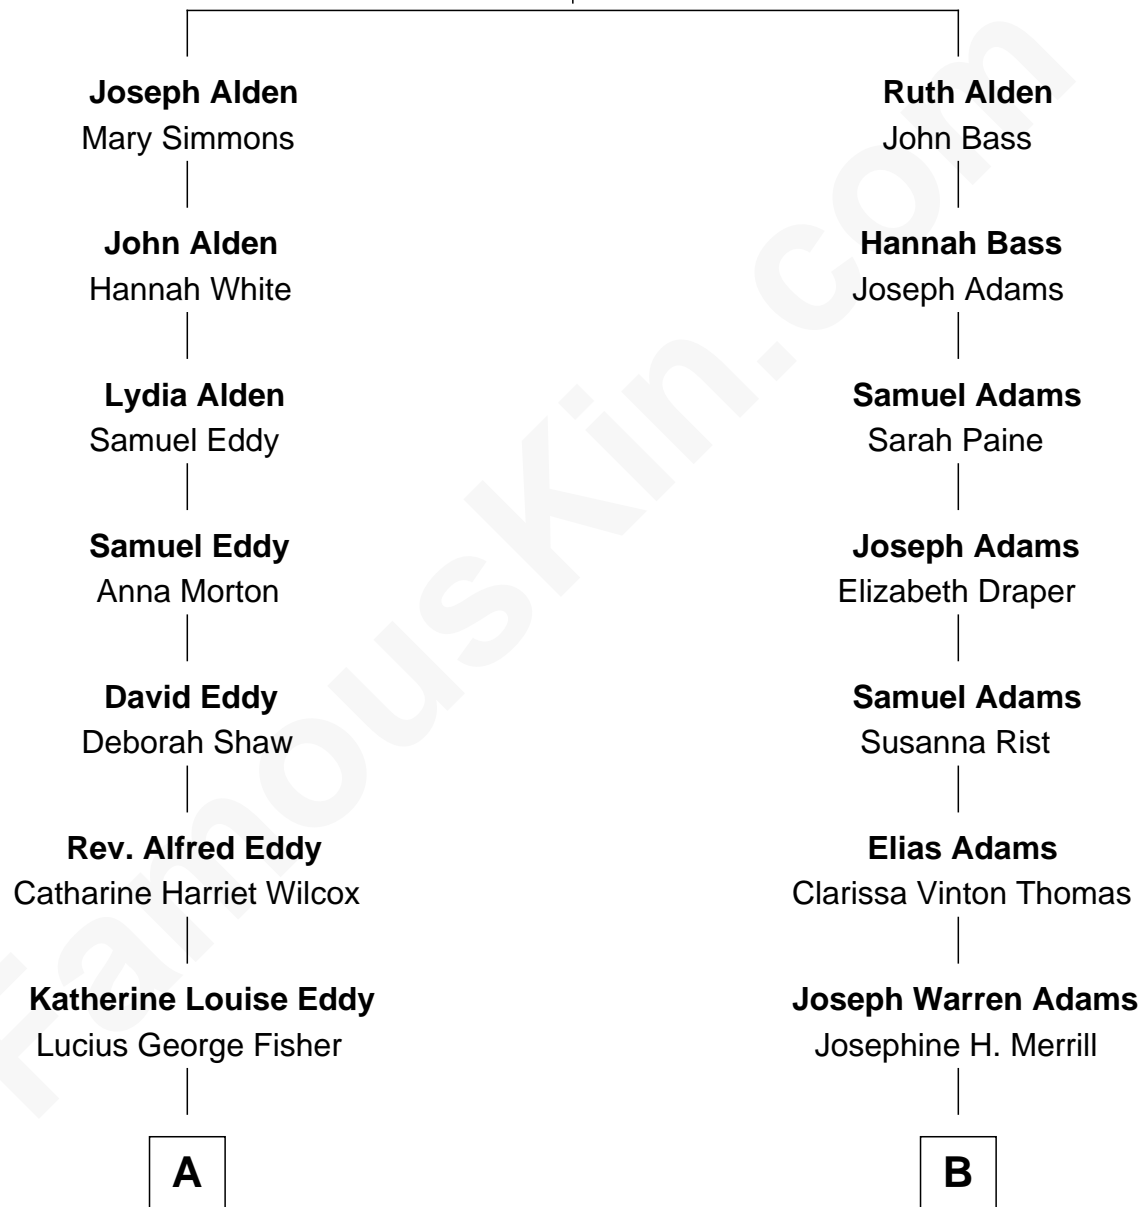

FamousKin.com Relationship Chart of

Jodie Foster

Movie Actress

9th cousin 1 time removed of

Raquel Welch

Movie Actress

John Alden
Priscilla Mullins

A

Alice Eddy Fisher
Alexis Caldwell Foster

Lucius Fisher Foster
Constance Marie Robertson

Lucius Fisher Foster
Evelyn Della Almond

Jodie Foster
Movie Actress

B

Clara Louise Adams
Emery Stanford Hall

Josephine Sarah Hall
Armando Carlos Tejada