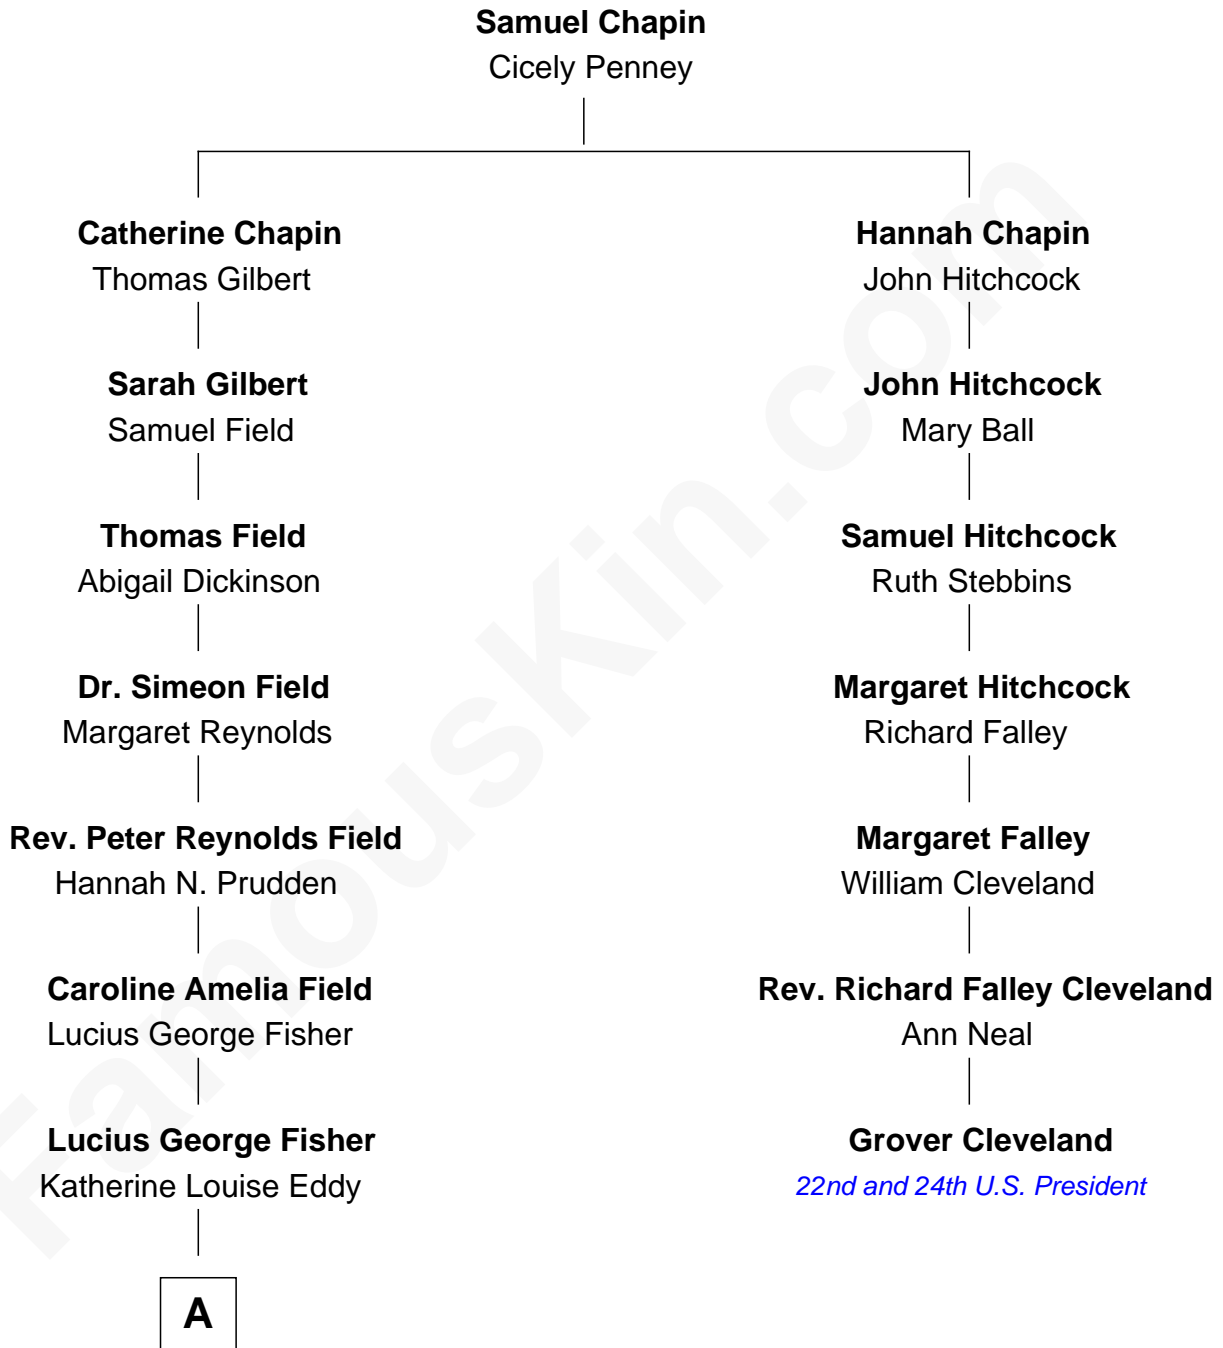

# FamousKin.com Relationship Chart of

**Jodie Foster**

*Movie Actress*

6th cousin 4 times removed of

**Grover Cleveland**

*22nd and 24th U.S. President*

**A**

—  
**Alice Eddy Fisher**  
Alexis Caldwell Foster

—  
**Lucius Fisher Foster**  
Constance Marie Robertson

—  
**Lucius Fisher Foster**  
Evelyn Della Almond

—  
**Jodie Foster**  
*Movie Actress*

FamousKin.com