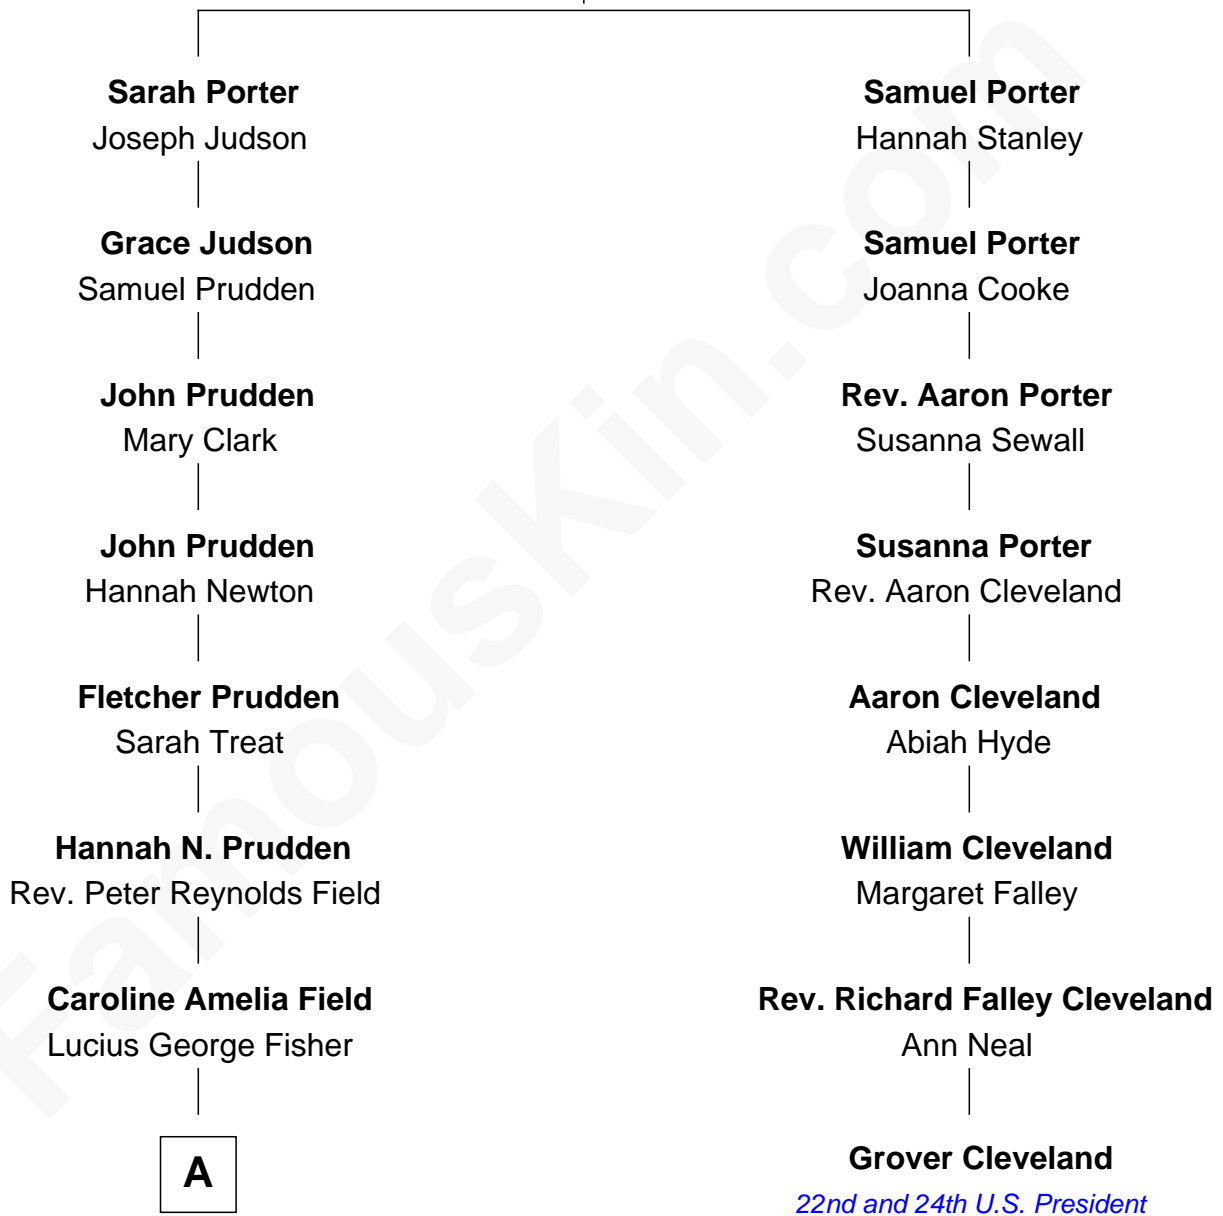

FamousKin.com Relationship Chart of

Jodie Foster

Movie Actress

7th cousin 4 times removed of

Grover Cleveland

22nd and 24th U.S. President

John Porter

Anna White

A

—
Lucius George Fisher

Katherine Louise Eddy

—
Alice Eddy Fisher

Alexis Caldwell Foster

—
Lucius Fisher Foster

Constance Marie Robertson

—
Lucius Fisher Foster