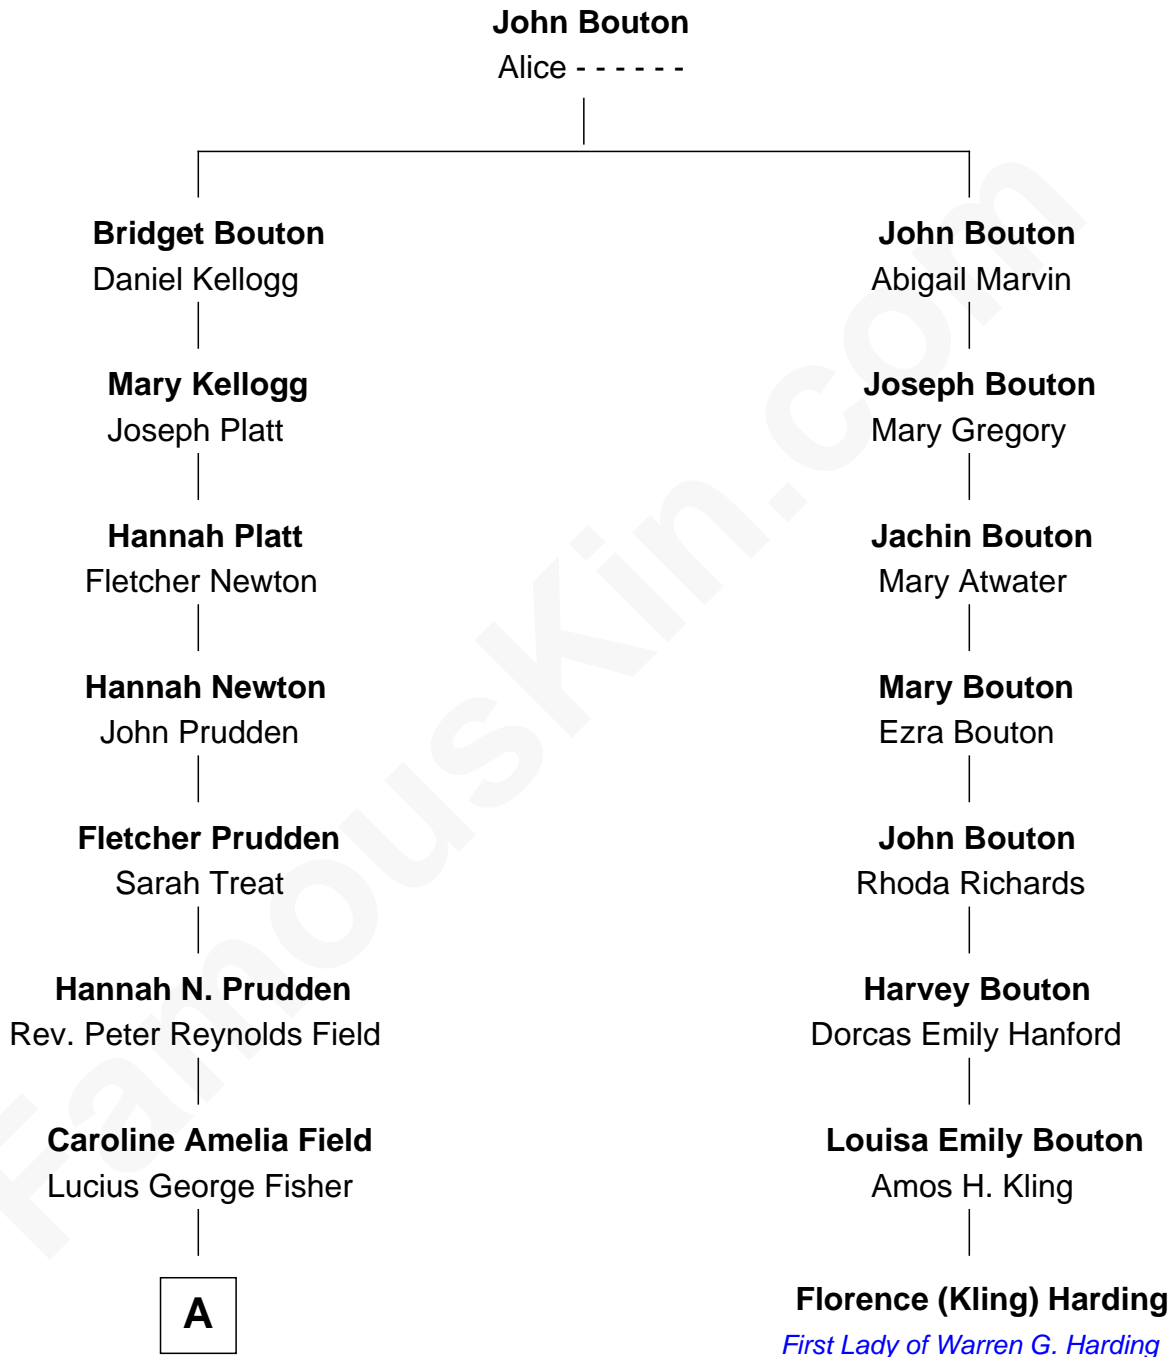

FamousKin.com Relationship Chart of

Jodie Foster

Movie Actress

7th cousin 4 times removed of

Florence (Kling) Harding

First Lady of President Warren G. Harding

A

—
Lucius George Fisher

Katherine Louise Eddy

—
Alice Eddy Fisher

Alexis Caldwell Foster

—
Lucius Fisher Foster

Constance Marie Robertson

—
Lucius Fisher Foster

Evelyn Della Almond

—
Jodie Foster

Movie Actress