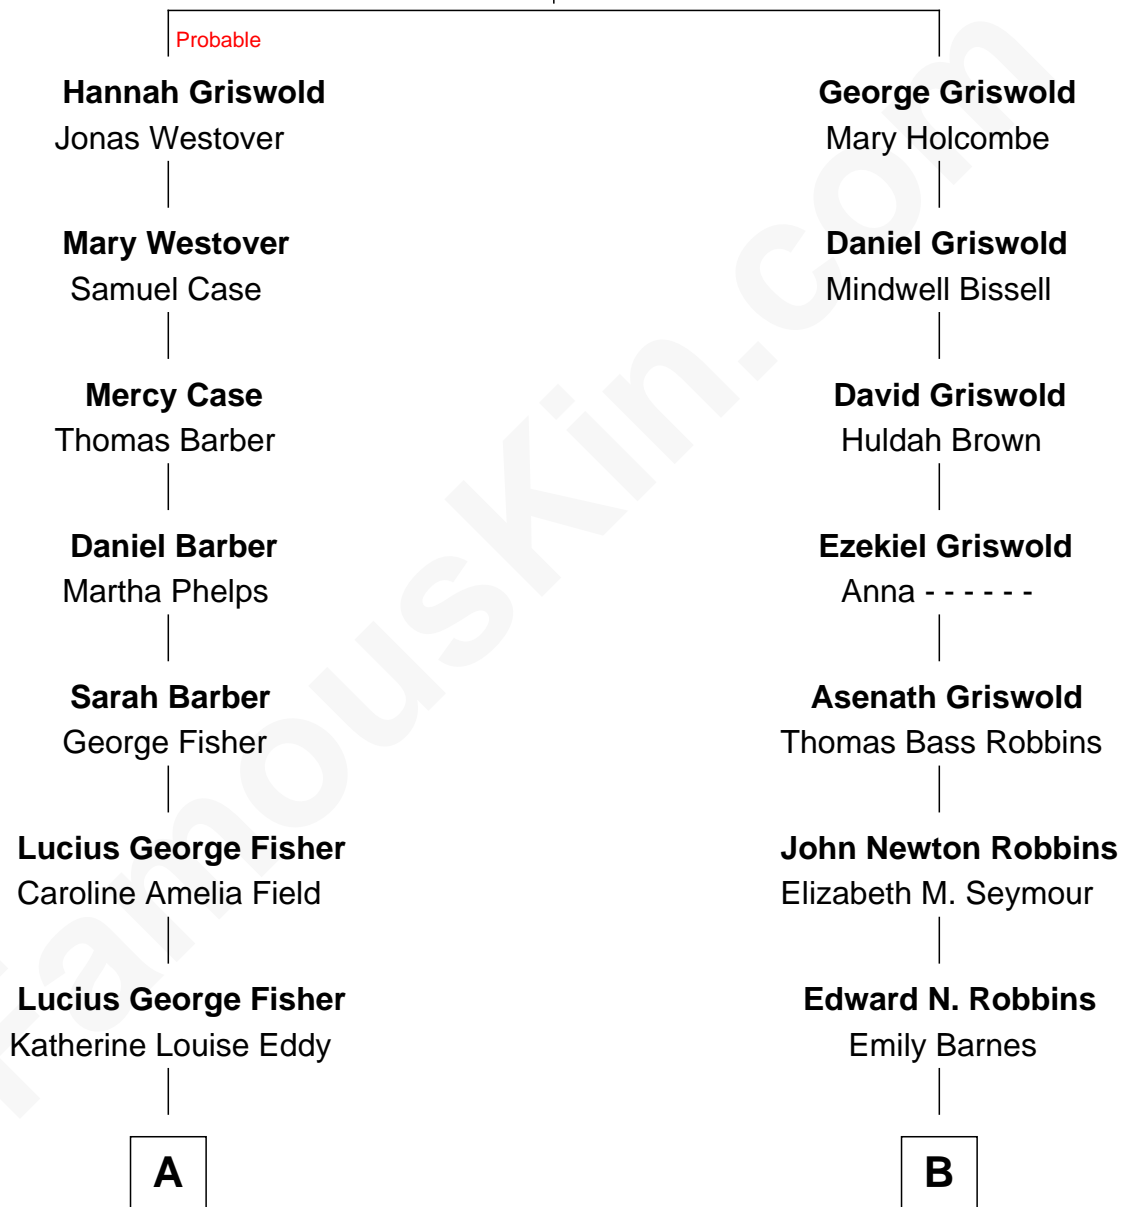

FamousKin.com Relationship Chart of

Jodie Foster
Movie Actress

9th cousin 1 time removed of

Nancy (Davis) Reagan
First Lady of President Ronald Reagan

Edward Griswold
Margaret - - - - -

A

Alice Eddy Fisher
Alexis Caldwell Foster

Lucius Fisher Foster
Constance Marie Robertson

Lucius Fisher Foster
Evelyn Della Almond

Jodie Foster
Movie Actress

B

John Newell Robbins
Anne Ayers Francis

Kenneth Seymour Robbins
Edith Prescott Lockett

Nancy (Davis) Reagan
First Lady of Ronald Reagan