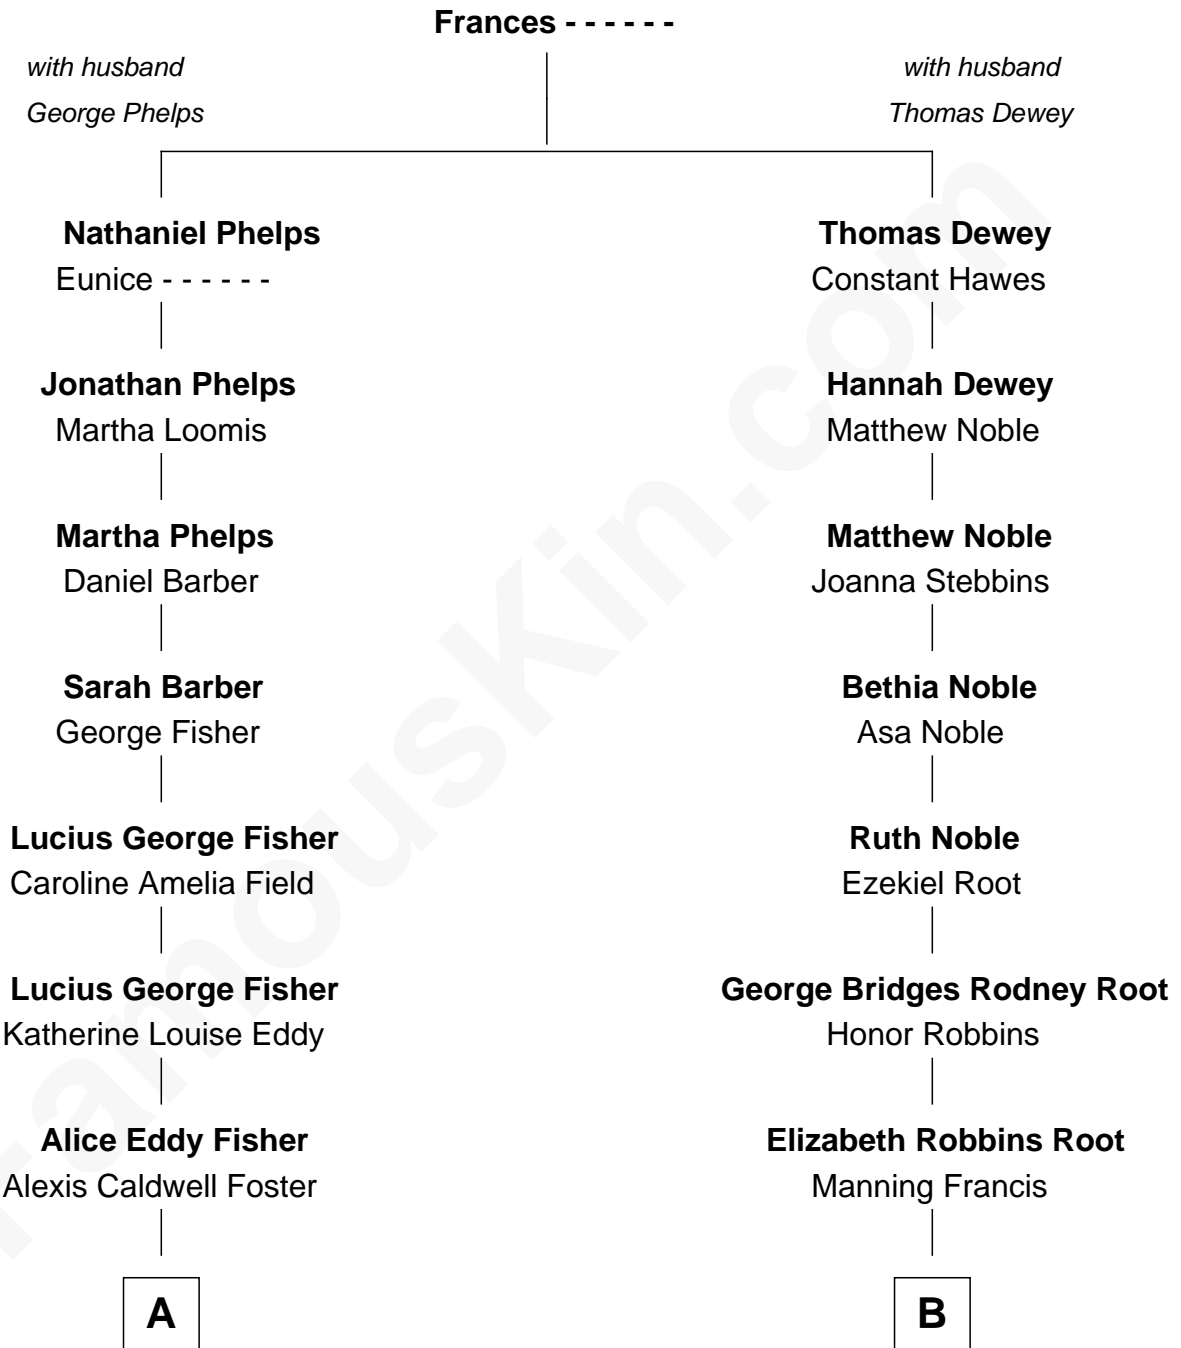

FamousKin.com Relationship Chart of

Jodie Foster

Movie Actress

9th cousin 1 time removed of

Nancy (Davis) Reagan

First Lady of President Ronald Reagan

A

Lucius Fisher Foster
Constance Marie Robertson

Lucius Fisher Foster
Evelyn Della Almond

Jodie Foster
Movie Actress

B

Frederick Augustus Francis
Jessie Anne Stevens

Anne Ayers Francis
John Newell Robbins

Kenneth Seymour Robbins
Edith Prescott Lockett

Nancy (Davis) Reagan
First Lady of Ronald Reagan