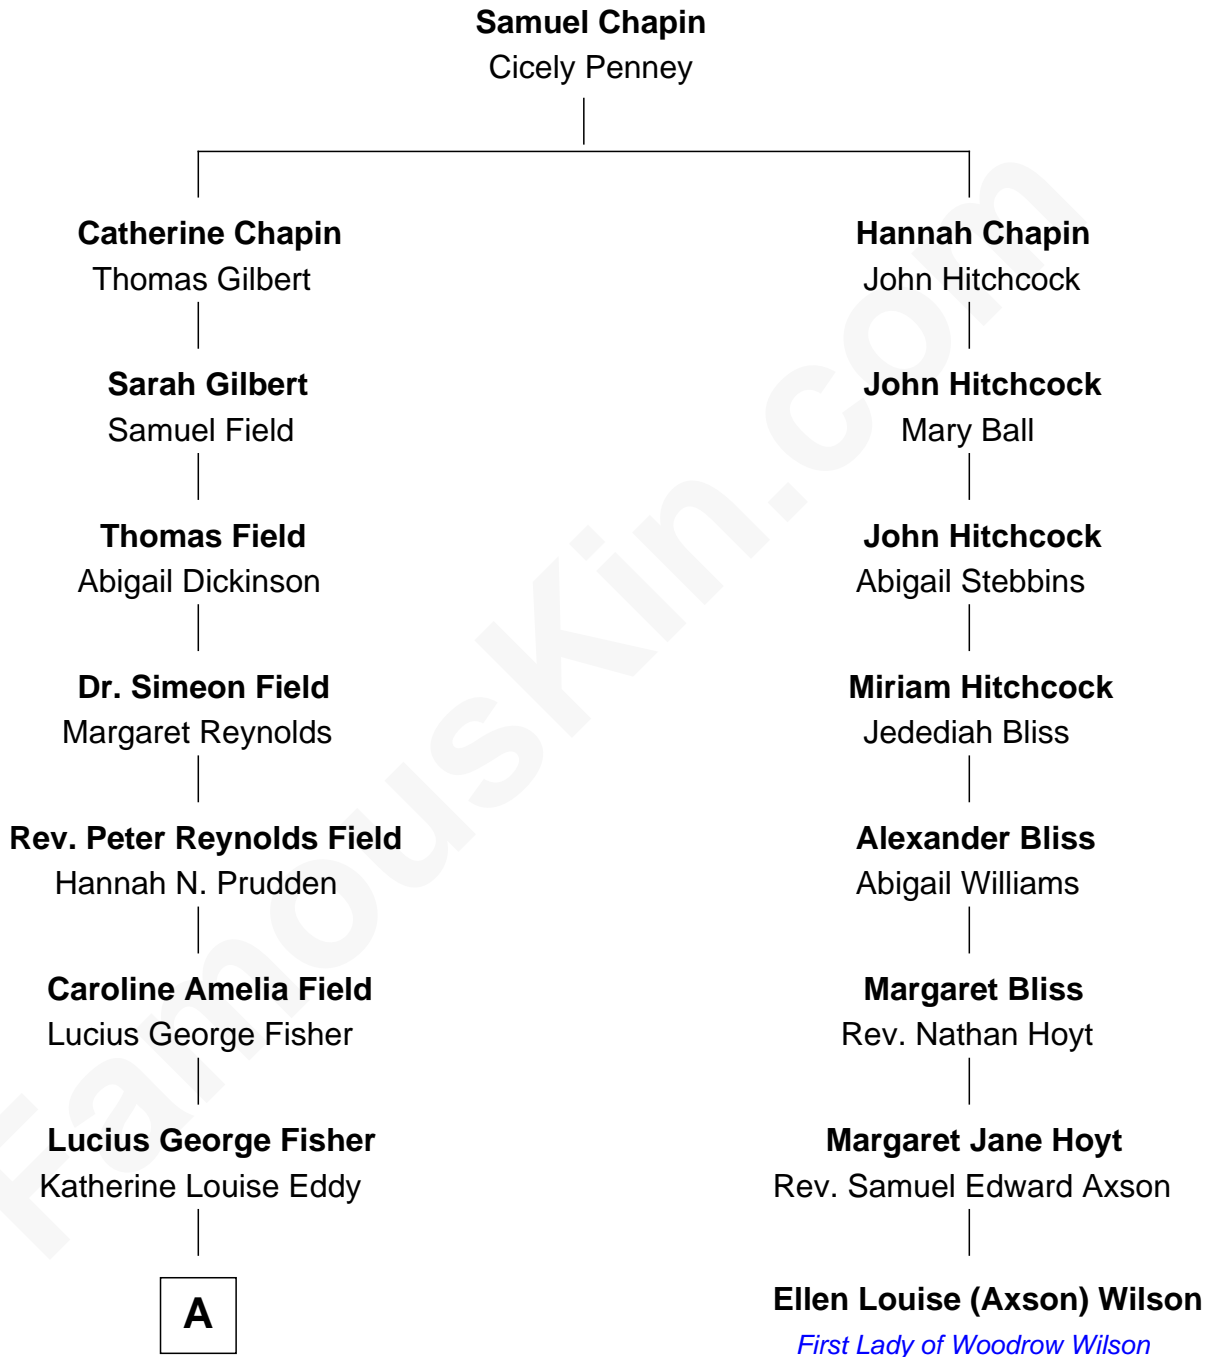

FamousKin.com Relationship Chart of

Jodie Foster

Movie Actress

7th cousin 3 times removed of

Ellen Louise (Axson) Wilson

First Lady of President Woodrow Wilson

A

—
Alice Eddy Fisher
Alexis Caldwell Foster

—
Lucius Fisher Foster
Constance Marie Robertson

—
Lucius Fisher Foster
Evelyn Della Almond

—
Jodie Foster
Movie Actress

FamousKin.com