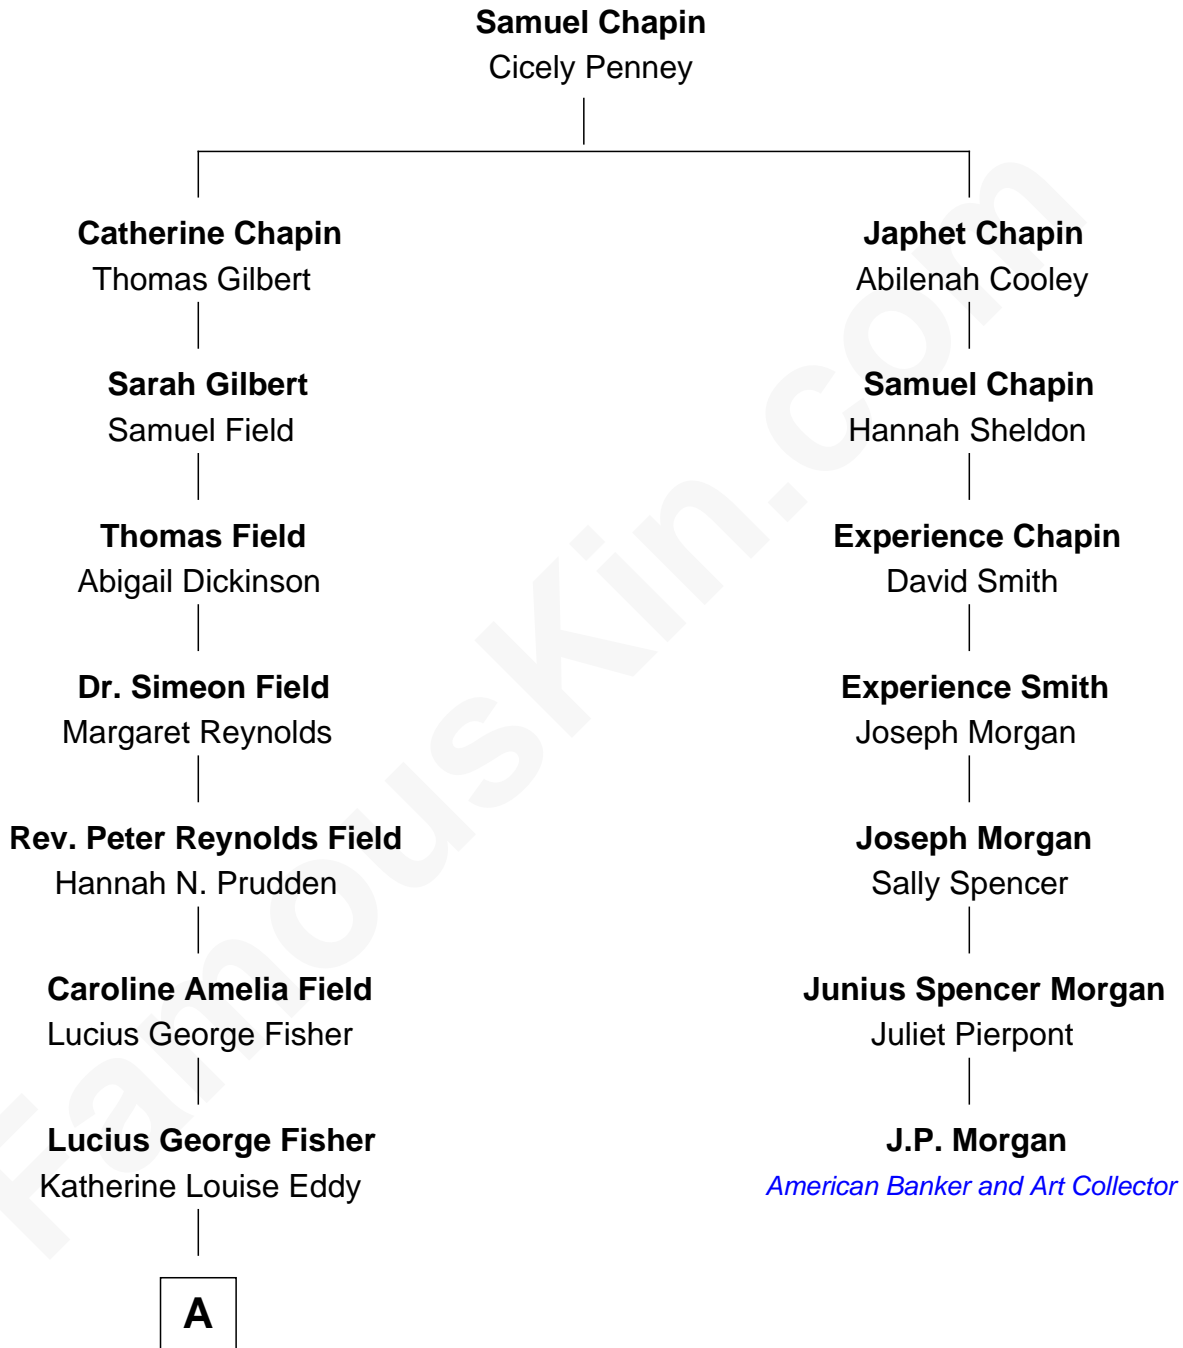

FamousKin.com Relationship Chart of

Jodie Foster

Movie Actress

6th cousin 4 times removed of

J.P. Morgan

American Banker and Art Collector

A

—
Alice Eddy Fisher
Alexis Caldwell Foster

—
Lucius Fisher Foster
Constance Marie Robertson

—
Lucius Fisher Foster
Evelyn Della Almond

—
Jodie Foster
Movie Actress

FamousKin.com