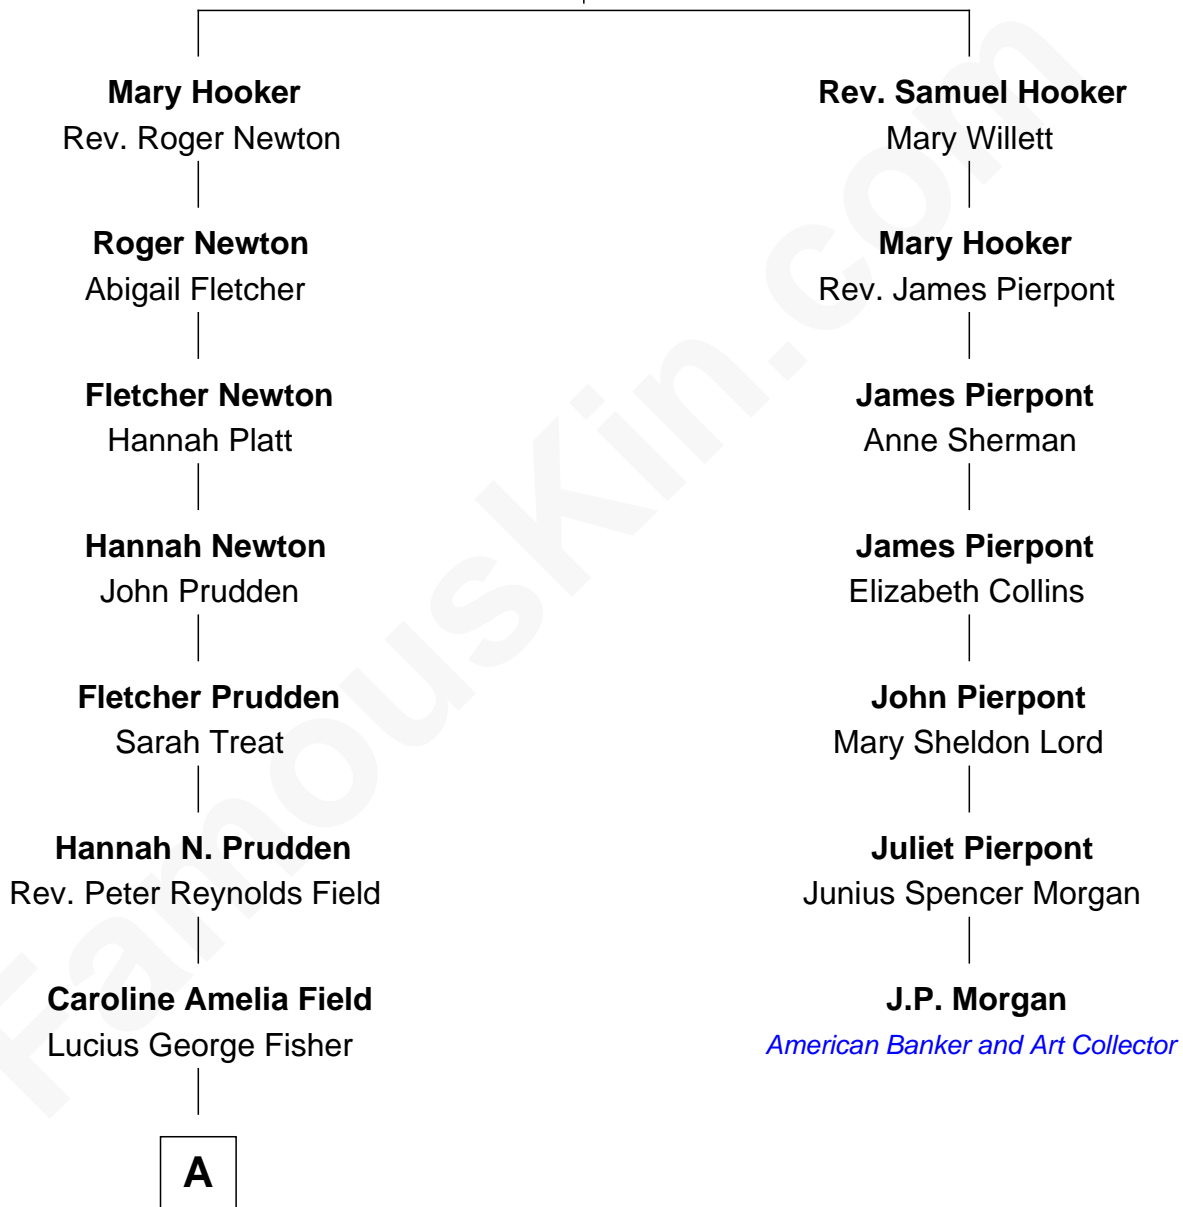

FamousKin.com Relationship Chart of

Jodie Foster

Movie Actress

6th cousin 5 times removed of

J.P. Morgan

American Banker and Art Collector

Rev. Thomas Hooker

Susannah Garbrand

A

—
Lucius George Fisher

Katherine Louise Eddy

—
Alice Eddy Fisher

Alexis Caldwell Foster

—
Lucius Fisher Foster

Constance Marie Robertson

—
Lucius Fisher Foster