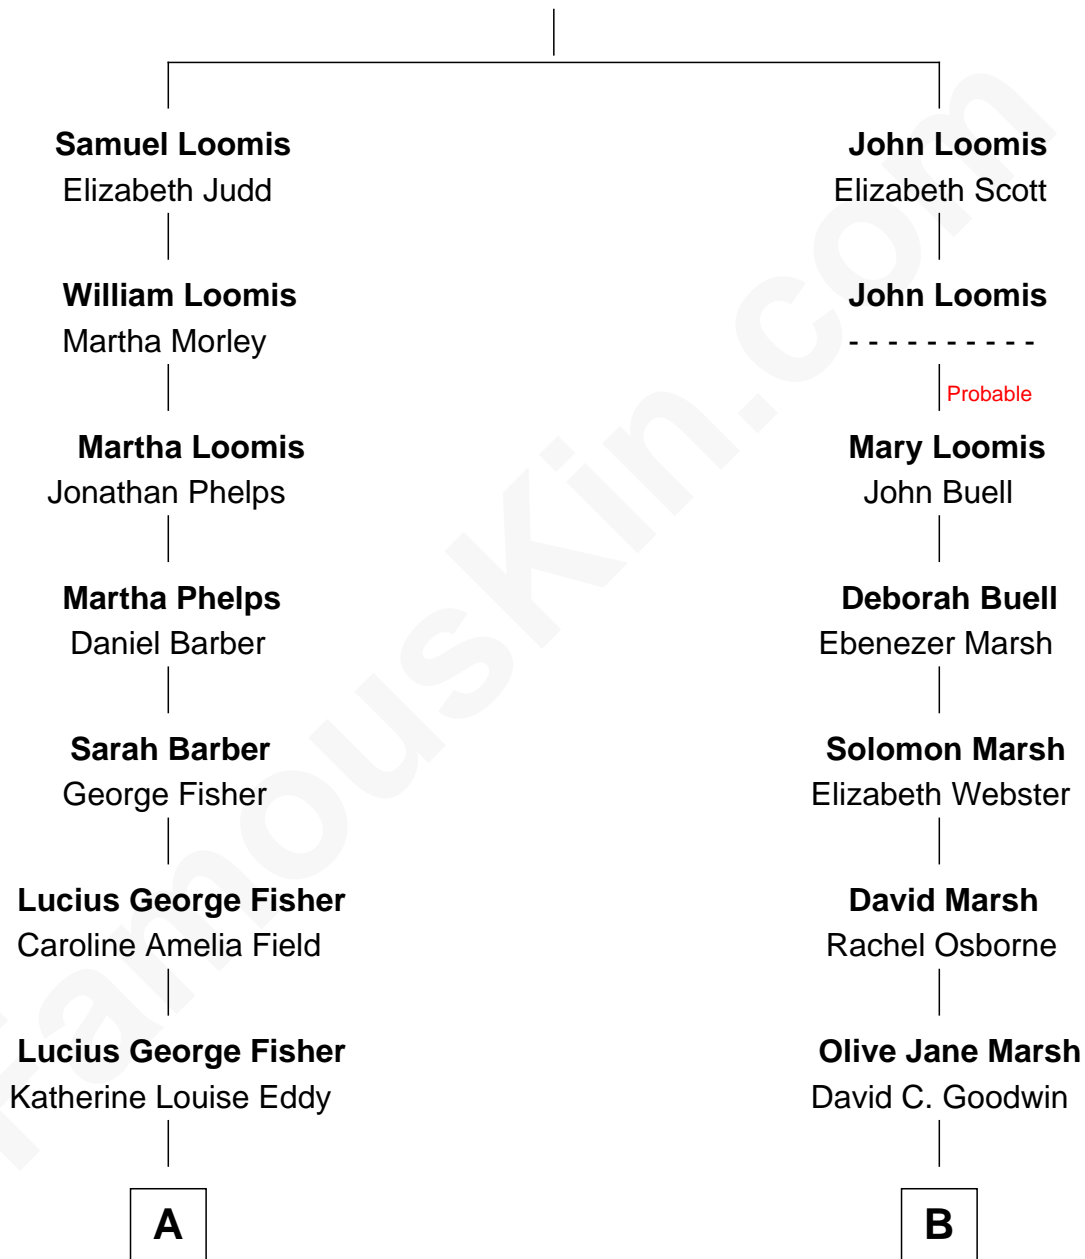

FamousKin.com Relationship Chart of

Jodie Foster

Movie Actress

10th cousin 2 times removed of

Joe Keery

TV and Movie Actor

Joseph Loomis

Mary White

A

Alice Eddy Fisher
Alexis Caldwell Foster

Lucius Fisher Foster
Constance Marie Robertson

Lucius Fisher Foster
Evelyn Della Almond

Jodie Foster
Movie Actress

B

Isabelle Rachel Goodwin
John Hall Morse

Anna Lucretia Morse
Paul Haney