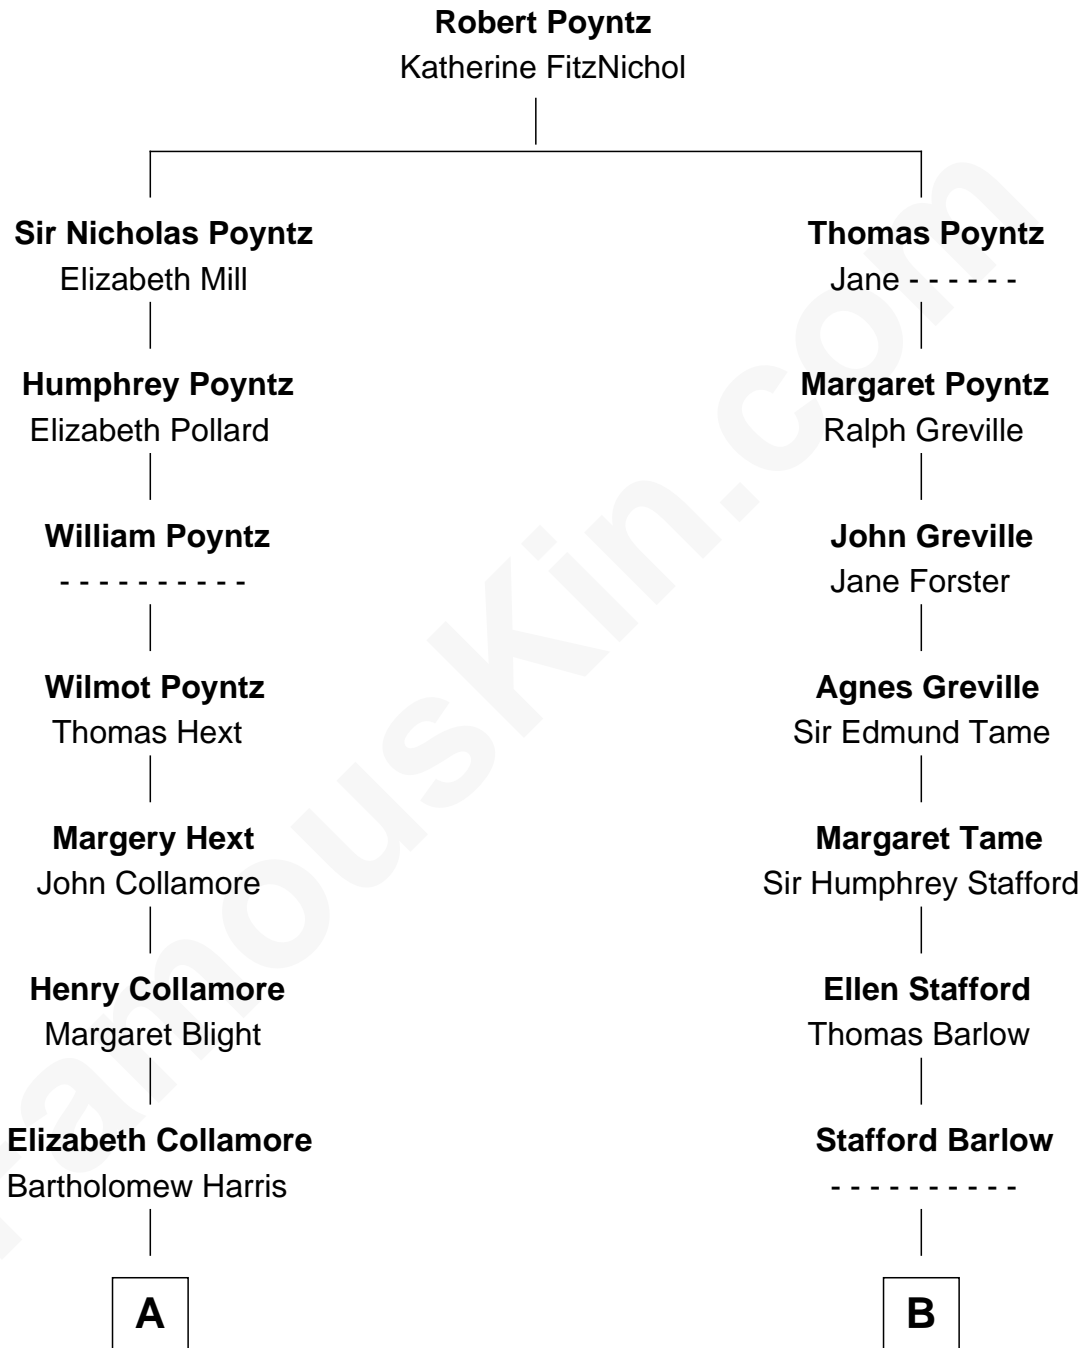

# FamousKin.com Relationship Chart of

**Jodie Foster**

*Movie Actress*

11th cousin 7 times removed of

**William Ellery**

*Signer of the Declaration of Independence*

C

Lucius Fisher Foster

Evelyn Della Almond

Jodie Foster

*Movie Actress*

FamousKin.com