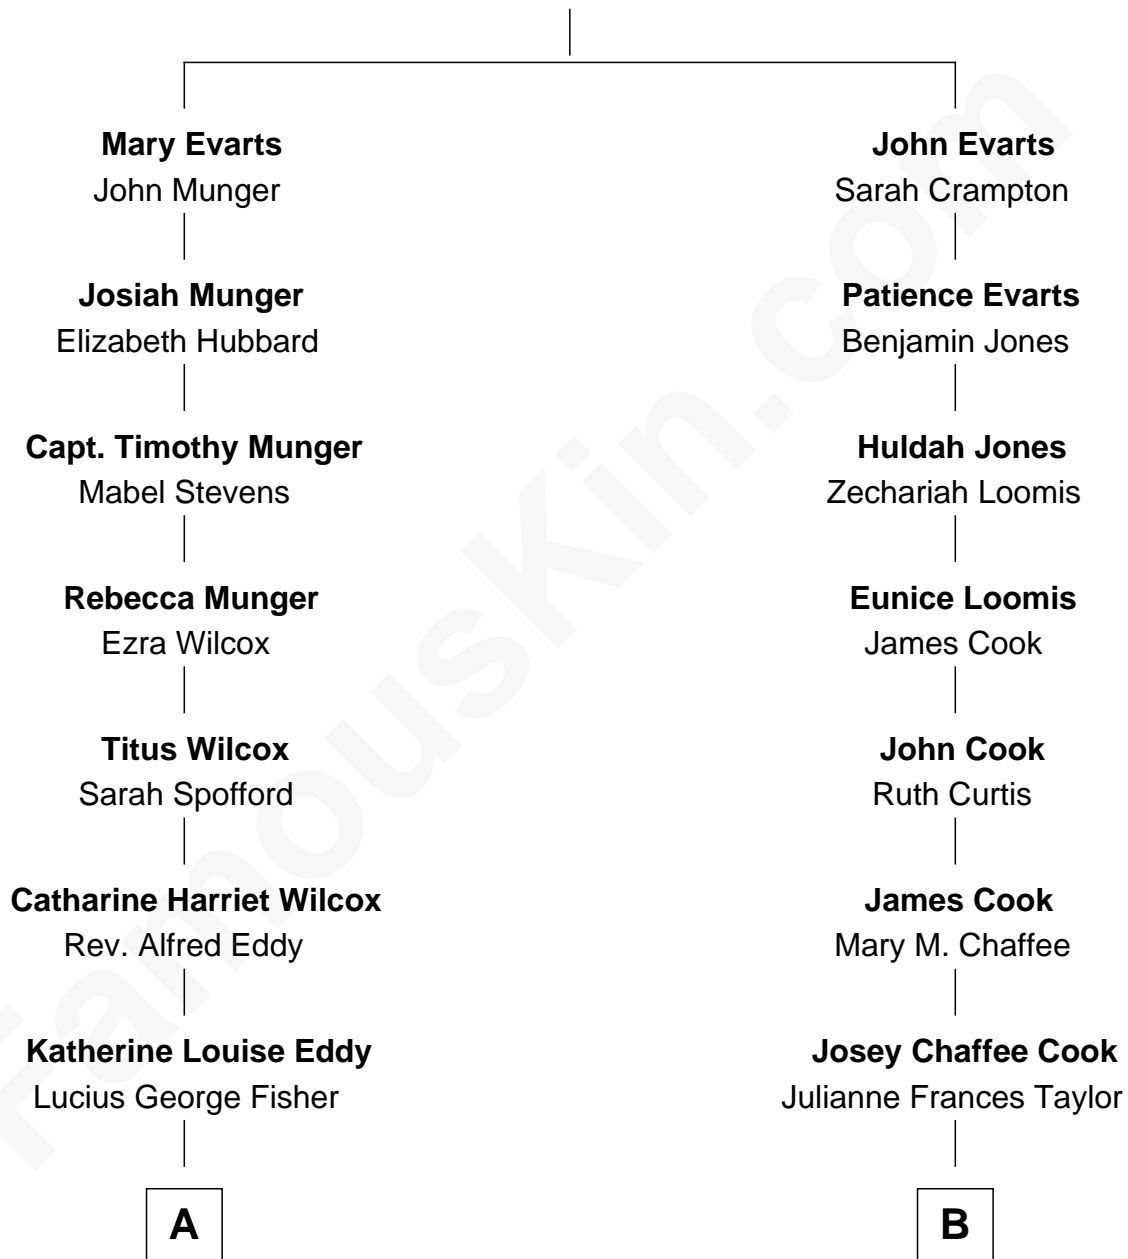

# FamousKin.com Relationship Chart of

**Jodie Foster**

*Movie Actress*

10th cousin of

**Amber Stevens West**

*TV and Movie Actress*

**James Evarts**

Lydia Goodrich

**A**

**Alice Eddy Fisher**  
Alexis Caldwell Foster

**Lucius Fisher Foster**  
Constance Marie Robertson

**Lucius Fisher Foster**  
Evelyn Della Almond

**Jodie Foster**  
*Movie Actress*

**B**

**Frances Jemima Cook**  
Albert Baas