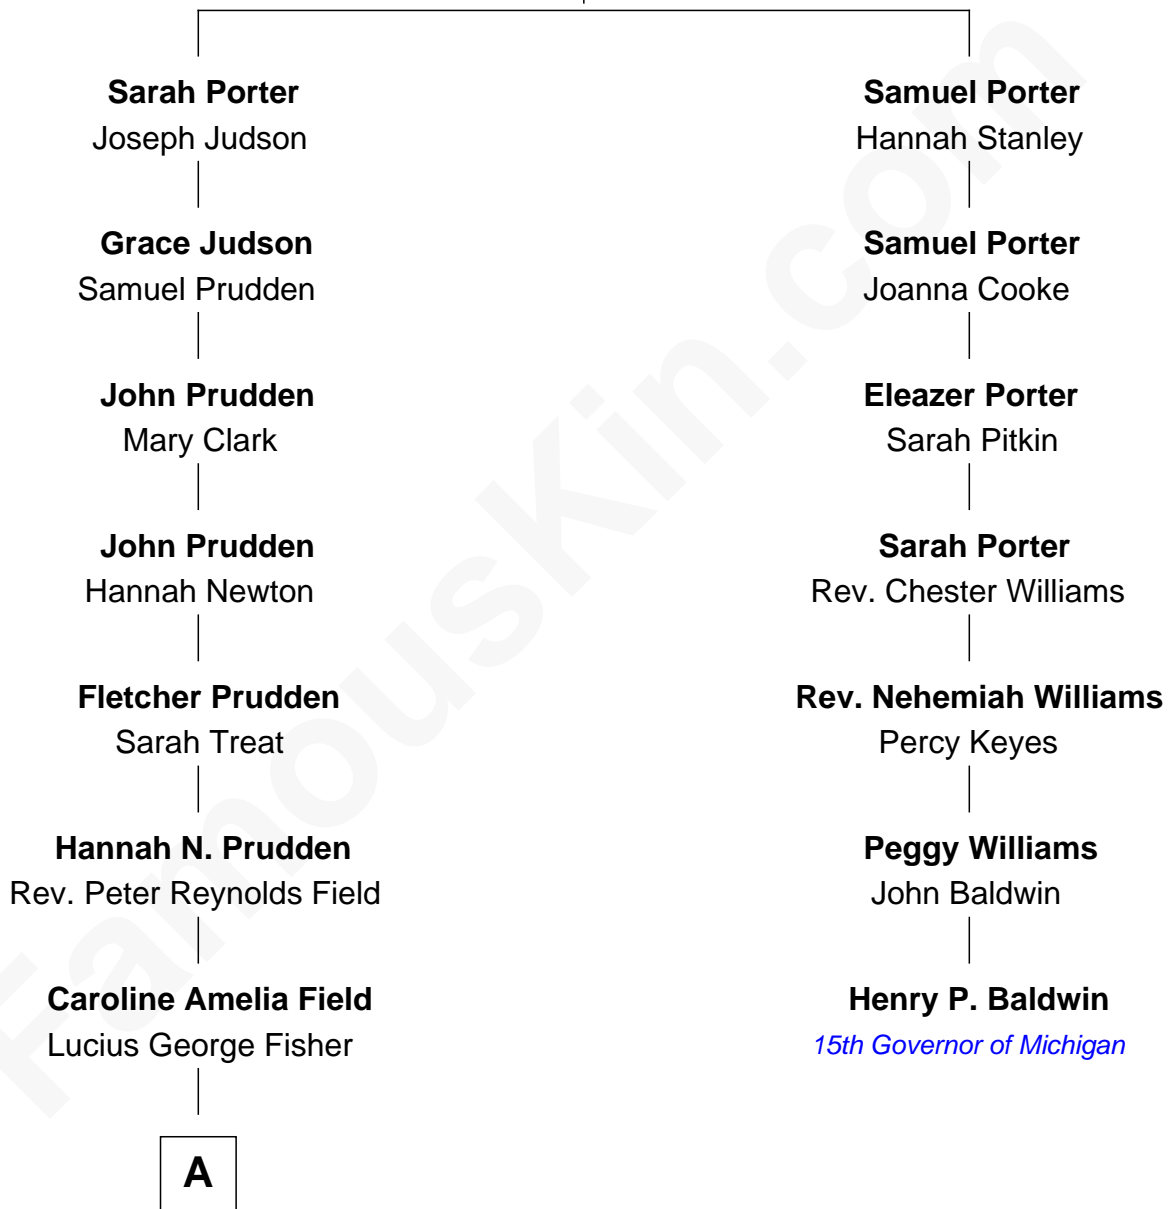

FamousKin.com Relationship Chart of

Jodie Foster

Movie Actress

6th cousin 5 times removed of

Henry P. Baldwin

15th Governor of Michigan

John Porter

Anna White

A

—
Lucius George Fisher

Katherine Louise Eddy

—
Alice Eddy Fisher

Alexis Caldwell Foster

—
Lucius Fisher Foster

Constance Marie Robertson

—
Lucius Fisher Foster