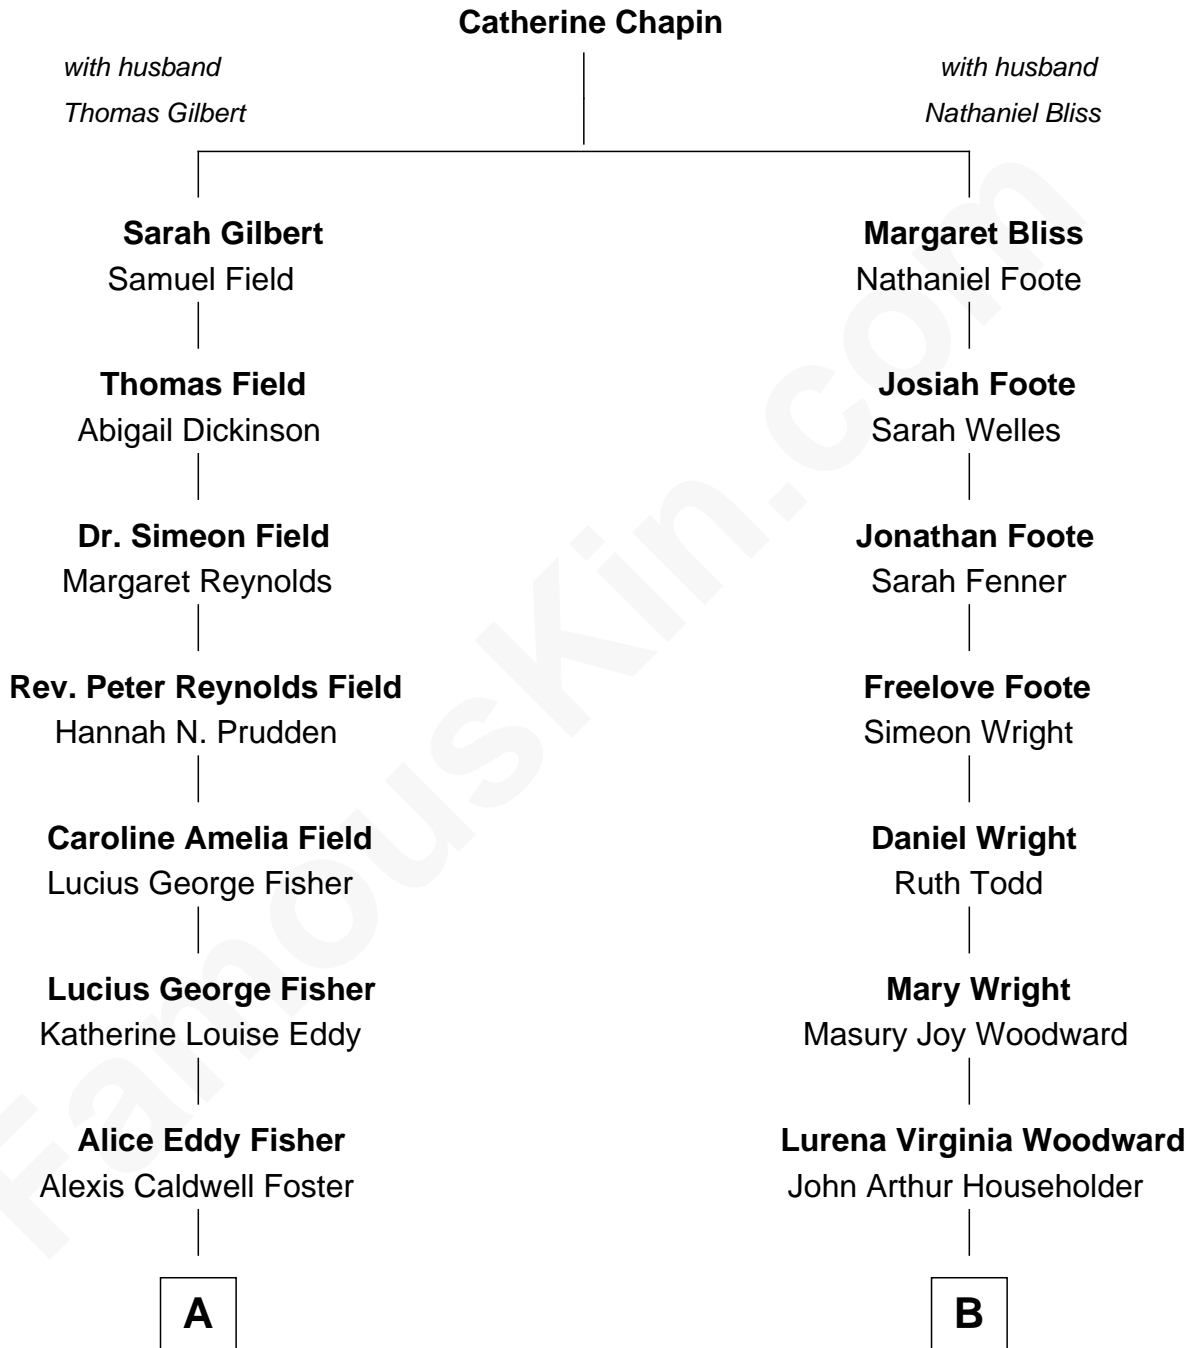

FamousKin.com Relationship Chart of

Jodie Foster

Movie Actress

9th cousin of

Hugh Hefner

Founder of Playboy Magazine

FamousKin.com