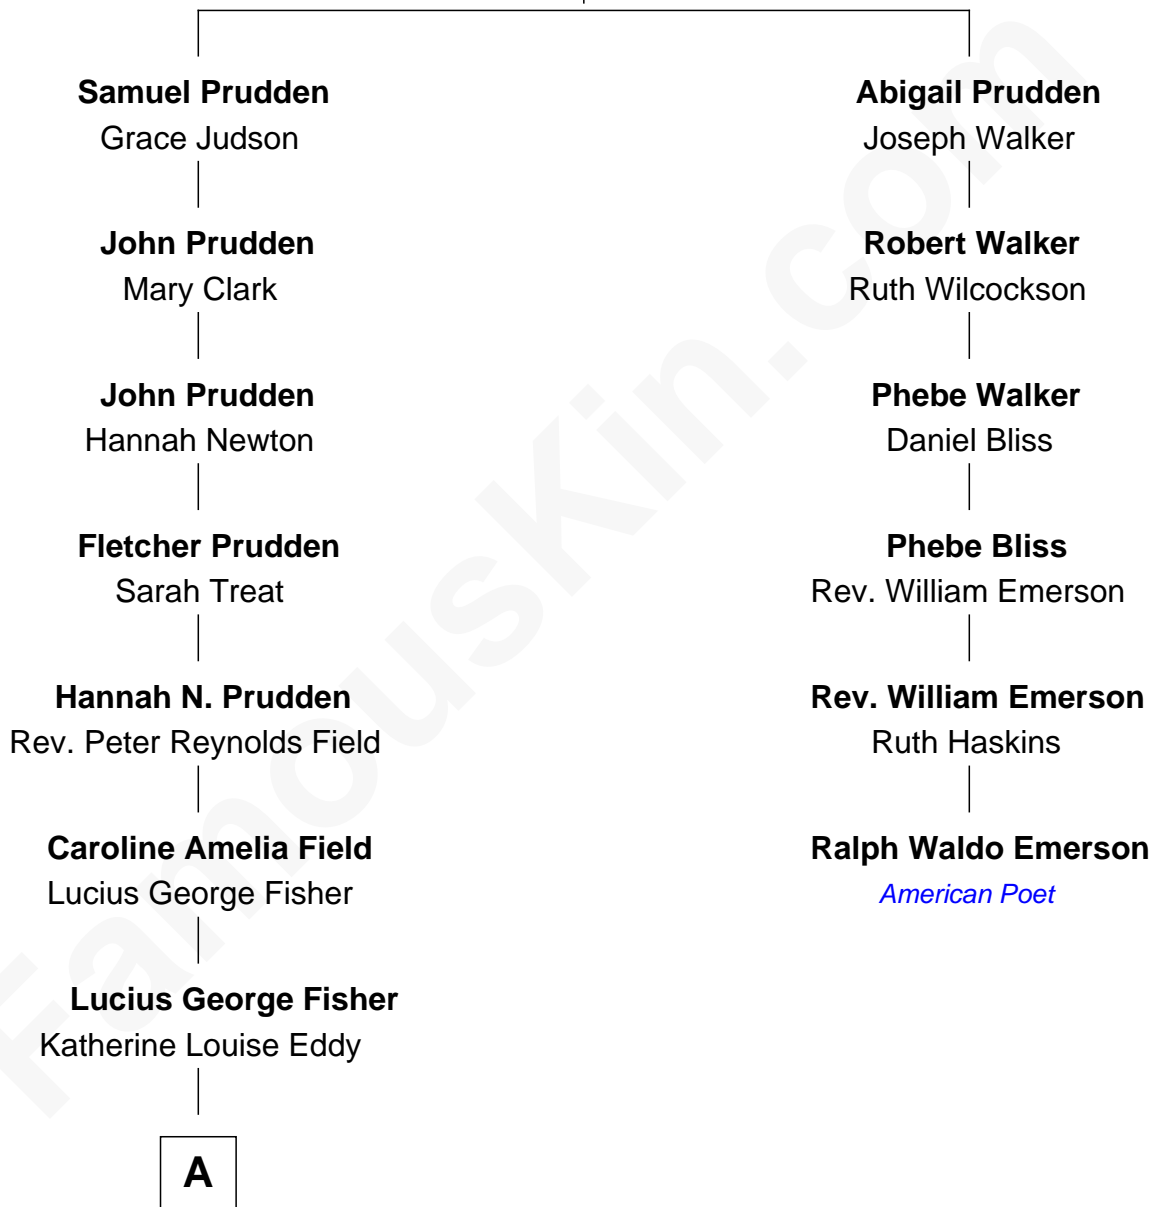

# FamousKin.com Relationship Chart of

**Jodie Foster**

*Movie Actress*

5th cousin 5 times removed of

**Ralph Waldo Emerson**

*American Poet*

**Peter Prudden**

Joanna Boyse

**A**

—  
**Alice Eddy Fisher**  
Alexis Caldwell Foster

—  
**Lucius Fisher Foster**  
Constance Marie Robertson

—  
**Lucius Fisher Foster**  
Evelyn Della Almond

—  
**Jodie Foster**  
*Movie Actress*

FamousKin.com