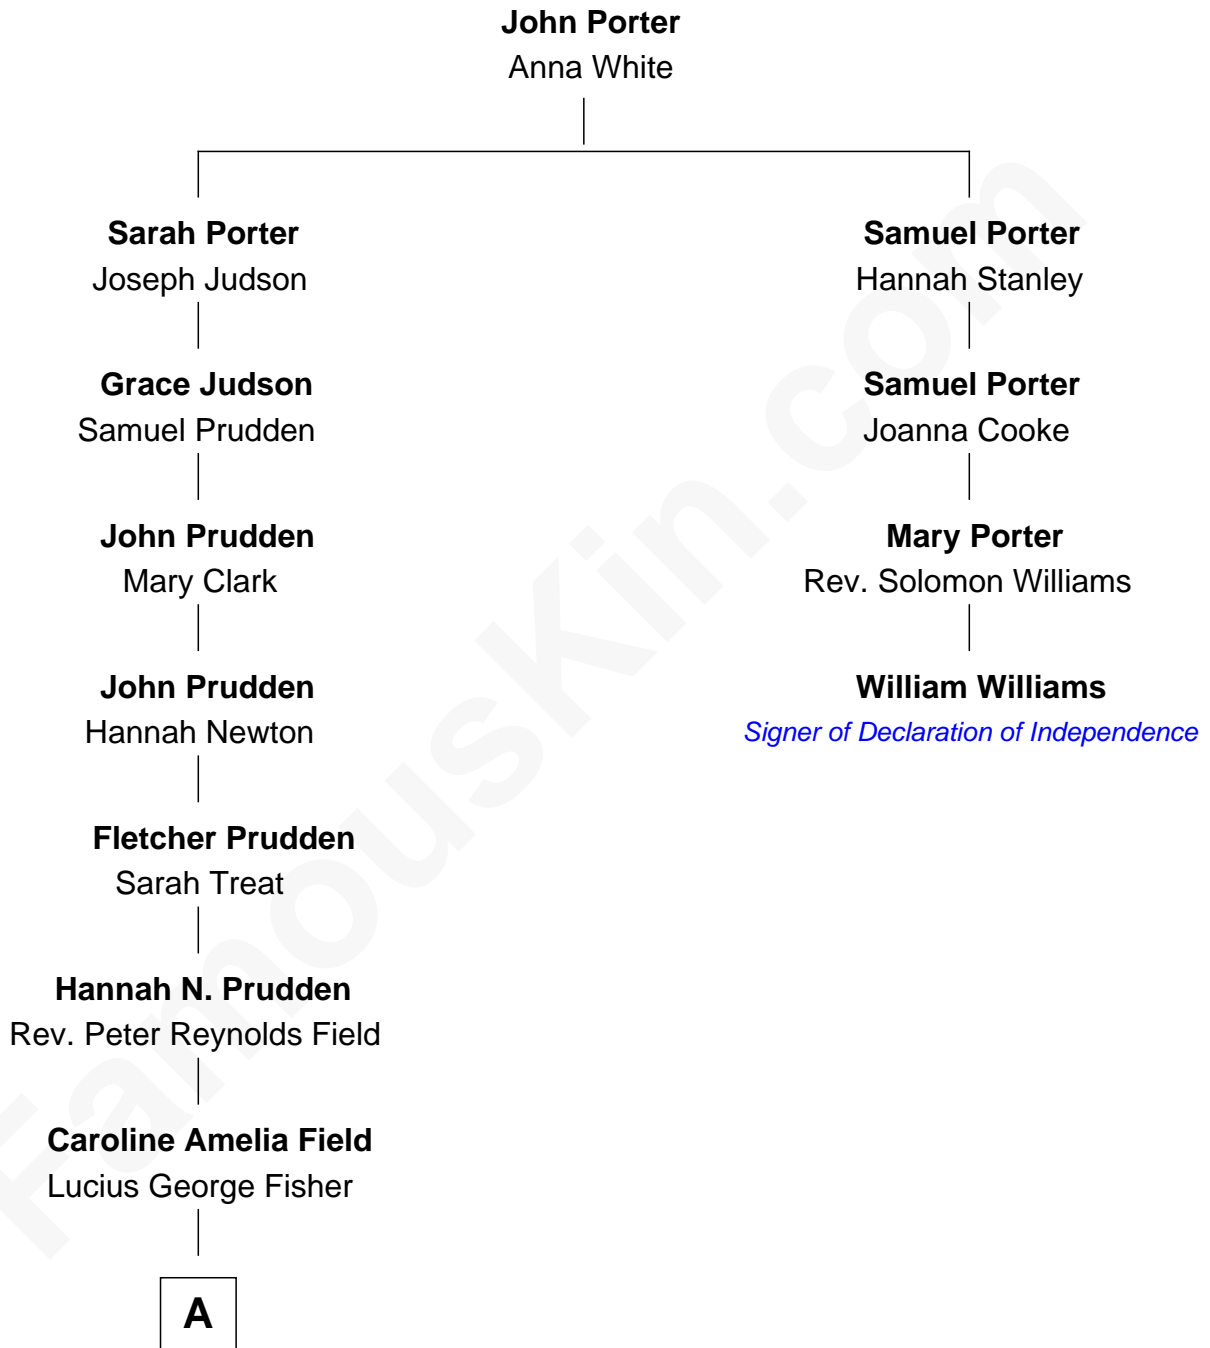

FamousKin.com Relationship Chart of

Jodie Foster

Movie Actress

3rd cousin 8 times removed of

William Williams

Signer of the Declaration of Independence

A

—
Lucius George Fisher

Katherine Louise Eddy

—
Alice Eddy Fisher

Alexis Caldwell Foster

—
Lucius Fisher Foster

Constance Marie Robertson

—
Lucius Fisher Foster

Evelyn Della Almond

—
Jodie Foster