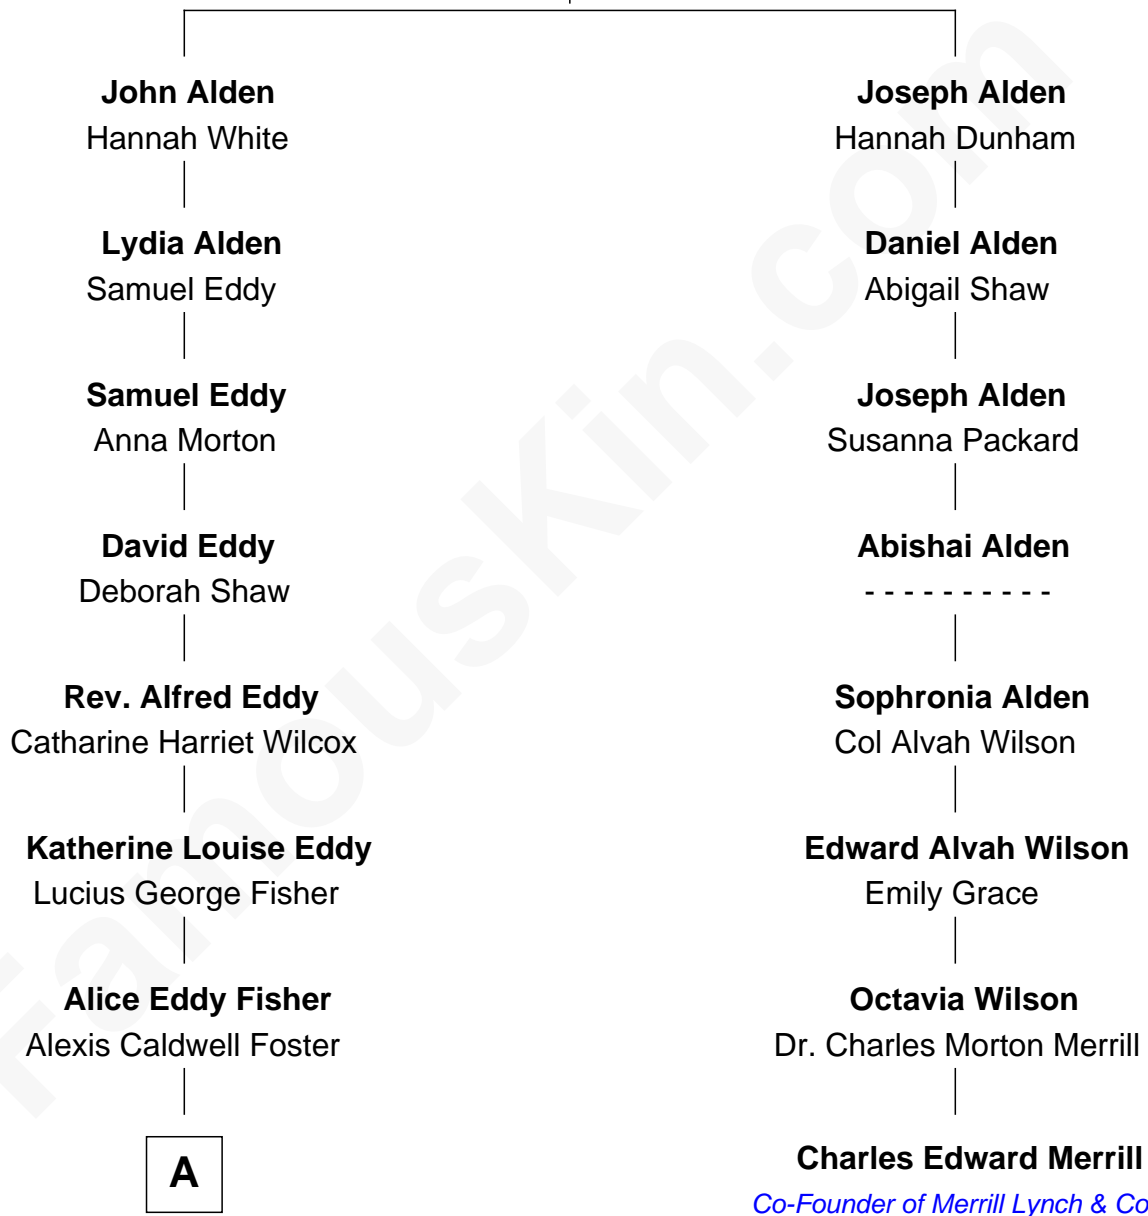

FamousKin.com Relationship Chart of

Jodie Foster

Movie Actress

7th cousin 2 times removed of

Charles Edward Merrill

Co-Founder of Merrill Lynch & Company

Joseph Alden

Mary Simmons

A

—
Lucius Fisher Foster
Constance Marie Robertson

—
Lucius Fisher Foster
Evelyn Della Almond

—
Jodie Foster
Movie Actress

FamousKin.com