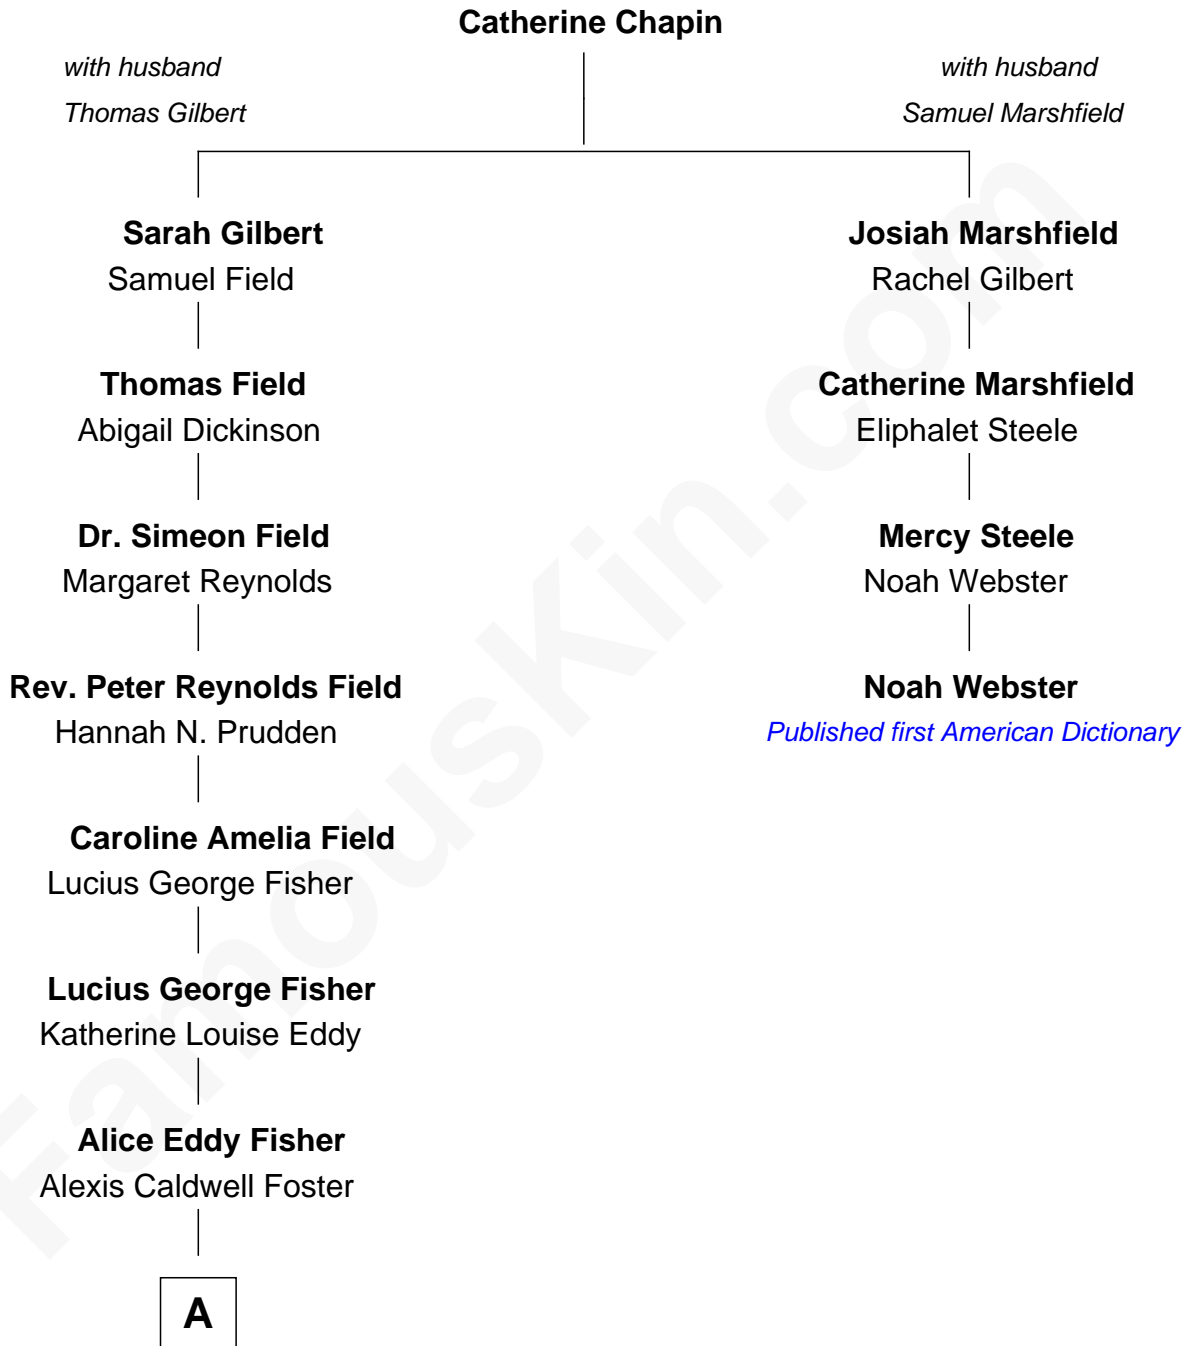

FamousKin.com Relationship Chart of

Jodie Foster

Movie Actress

3rd cousin 6 times removed of

Noah Webster

Published first American Dictionary

A

—
Lucius Fisher Foster
Constance Marie Robertson

—
Lucius Fisher Foster
Evelyn Della Almond

—
Jodie Foster
Movie Actress

FamousKin.com