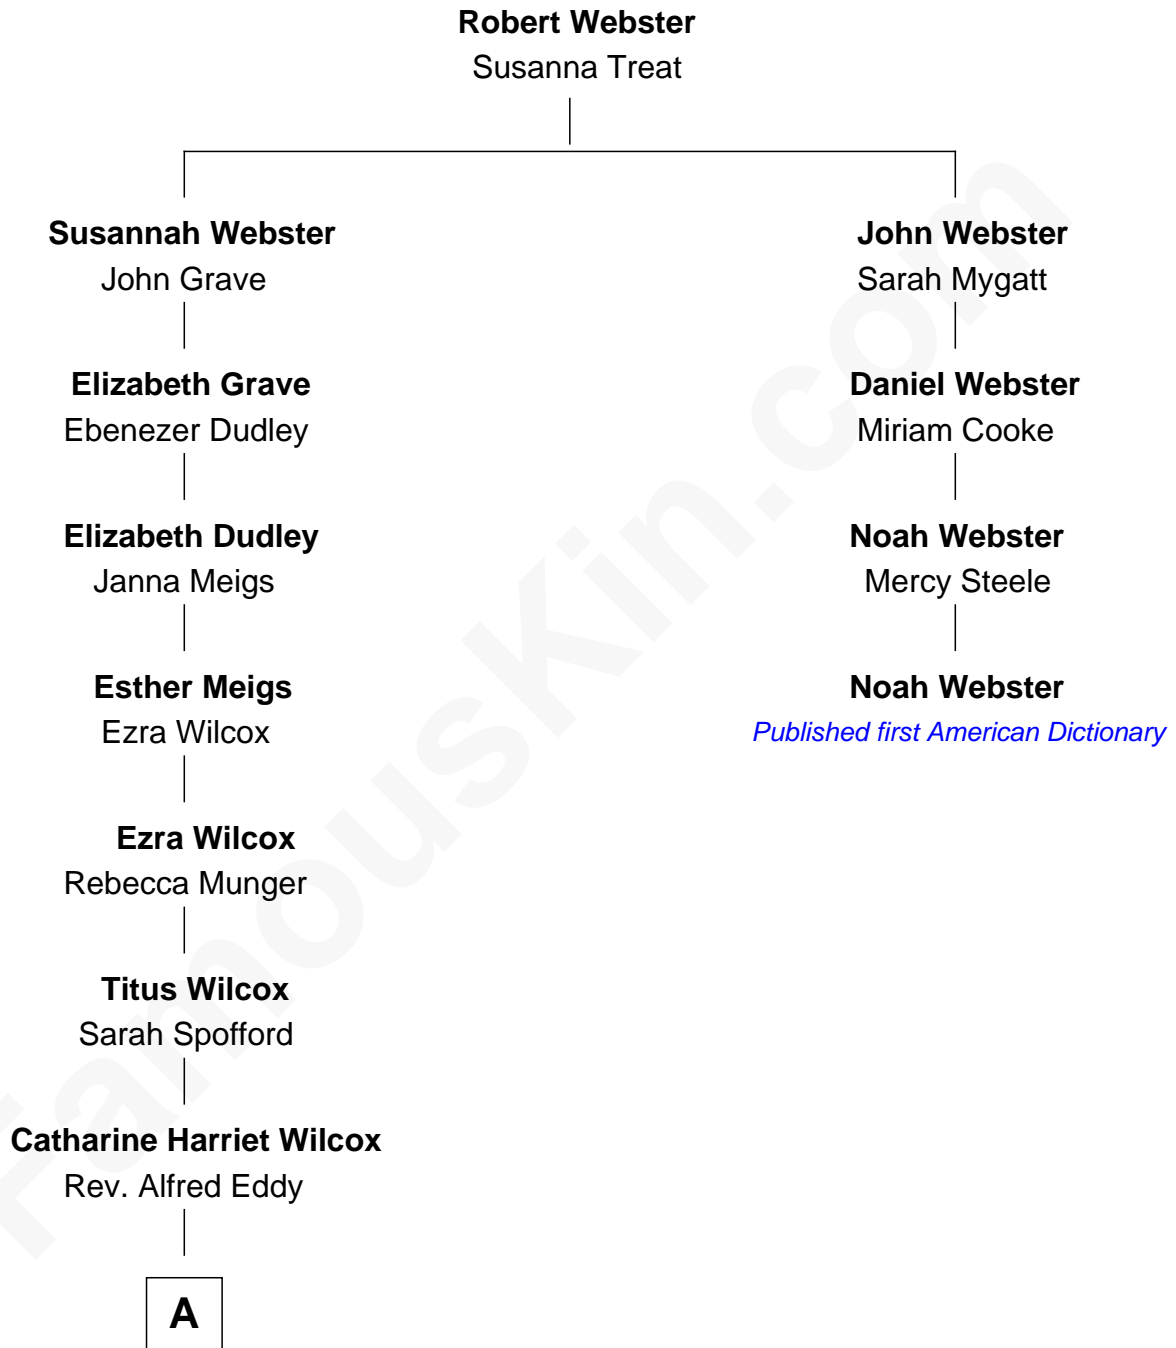

FamousKin.com Relationship Chart of

Jodie Foster

Movie Actress

3rd cousin 8 times removed of

Noah Webster

Published first American Dictionary

A

—
Katherine Louise Eddy

Lucius George Fisher

—
Alice Eddy Fisher

Alexis Caldwell Foster

—
Lucius Fisher Foster

Constance Marie Robertson

—
Lucius Fisher Foster

Evelyn Della Almond

—
Jodie Foster