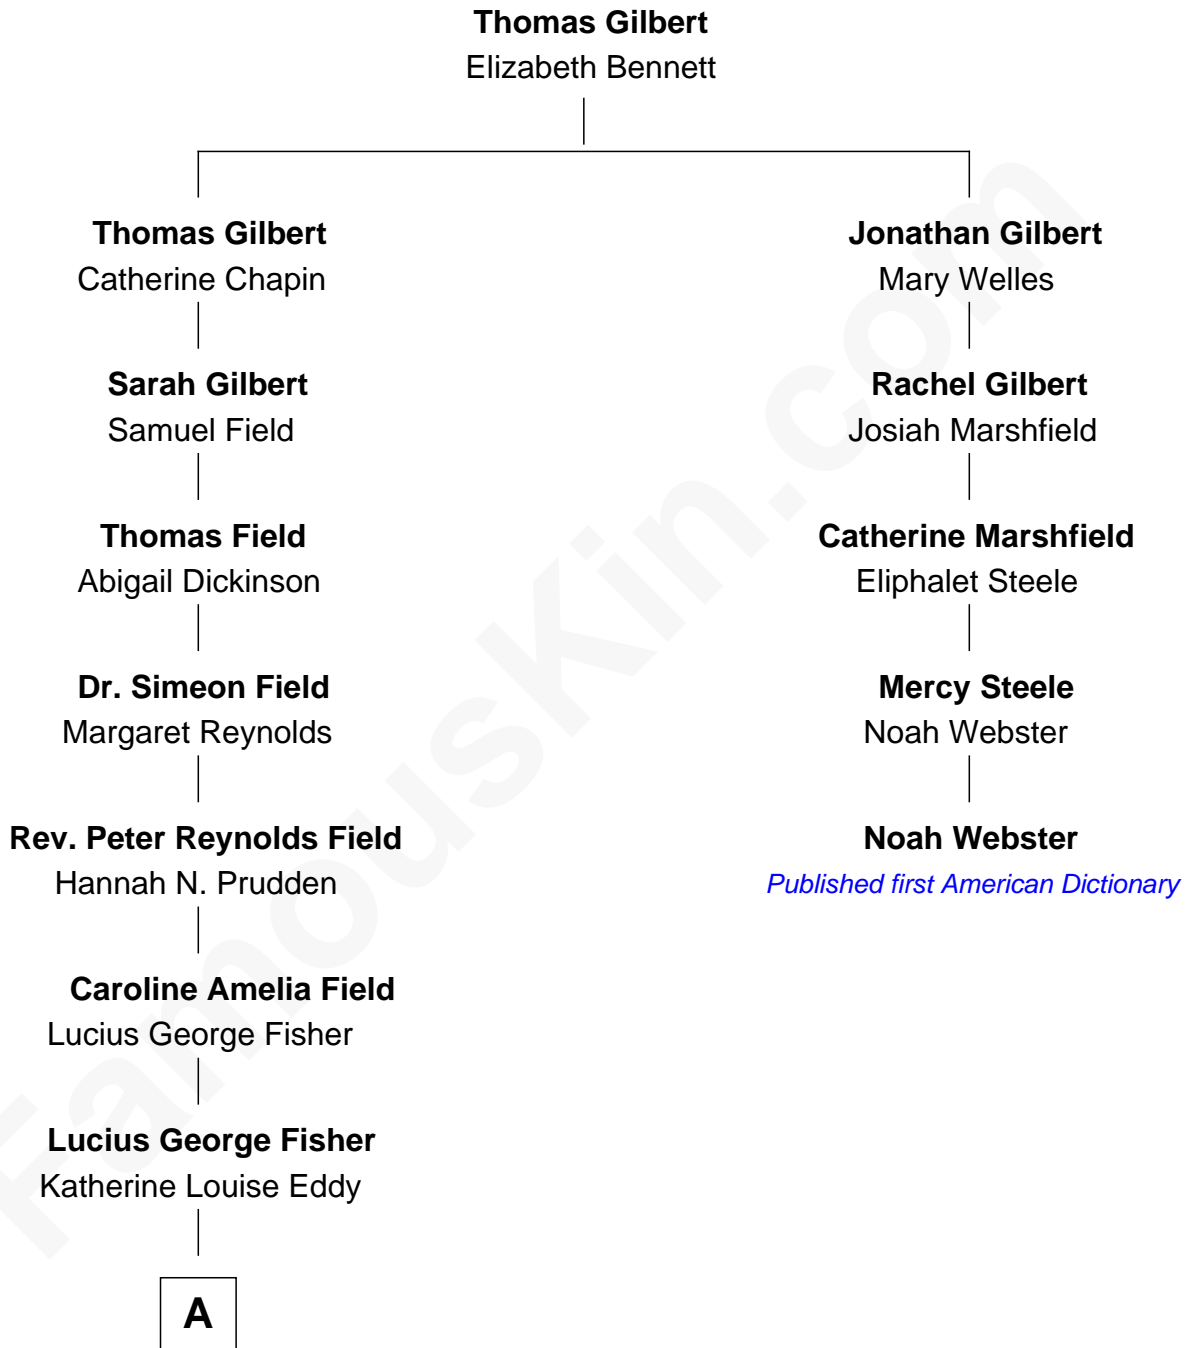

# FamousKin.com Relationship Chart of

**Jodie Foster**

*Movie Actress*

4th cousin 6 times removed of

**Noah Webster**

*Published first American Dictionary*

**A**

—  
**Alice Eddy Fisher**  
Alexis Caldwell Foster

—  
**Lucius Fisher Foster**  
Constance Marie Robertson

—  
**Lucius Fisher Foster**  
Evelyn Della Almond

—  
**Jodie Foster**  
*Movie Actress*

FamousKin.com