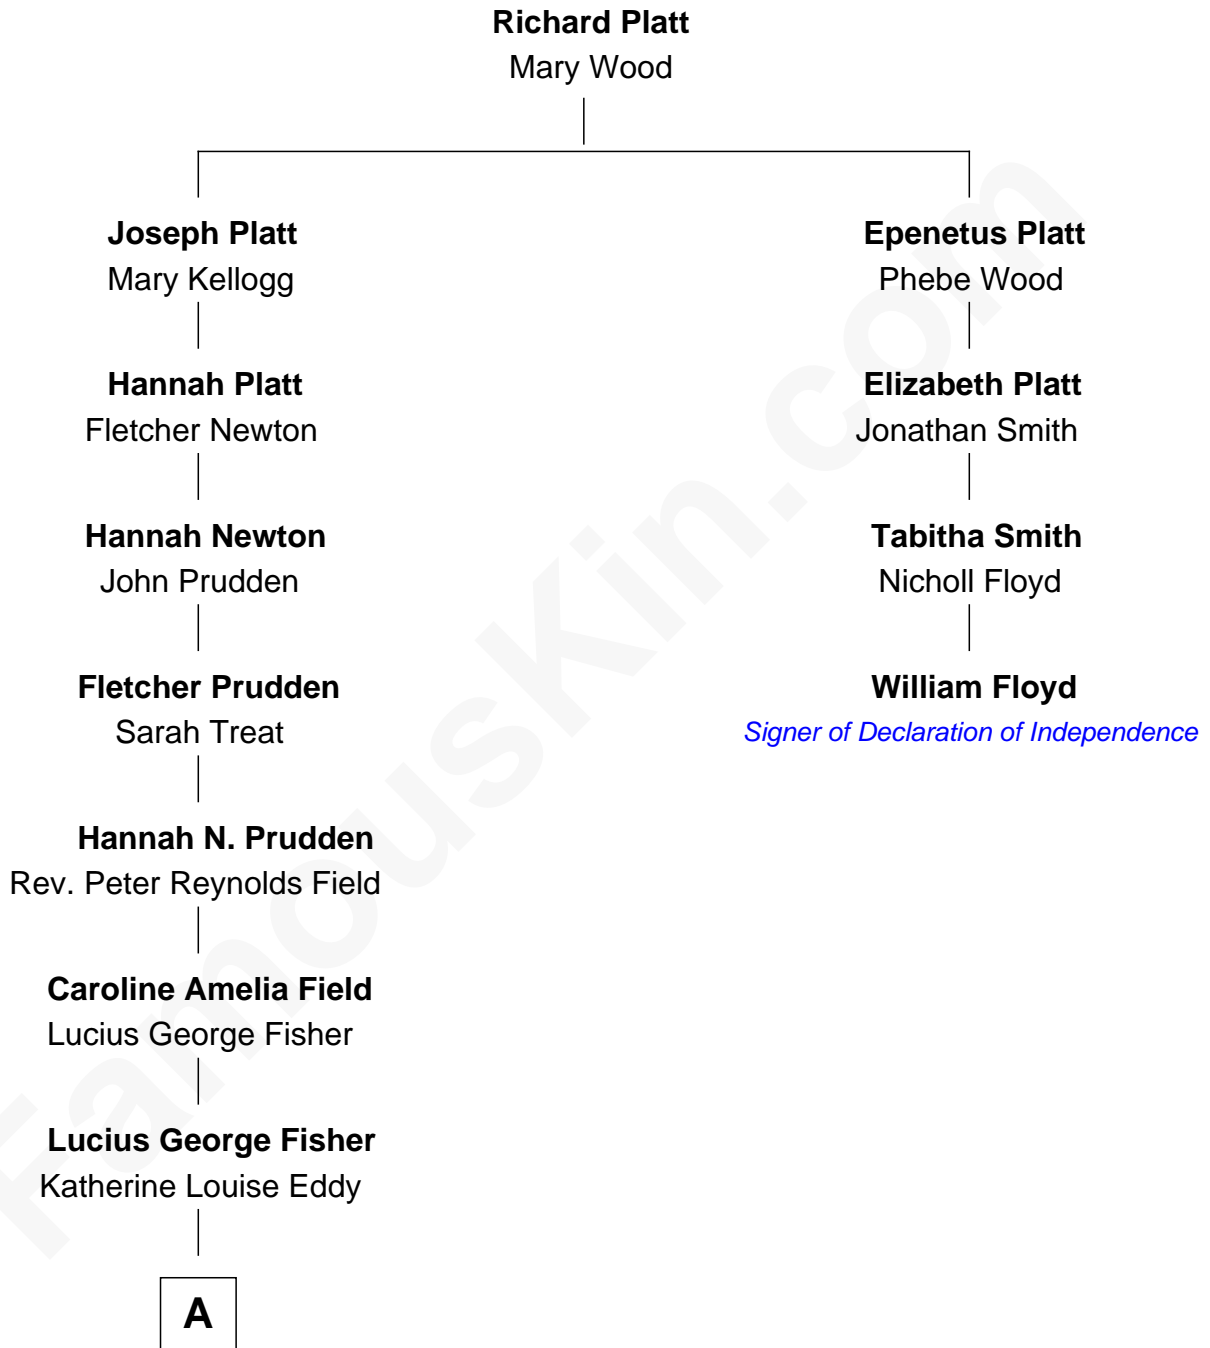

# FamousKin.com Relationship Chart of

**Jodie Foster**

*Movie Actress*

3rd cousin 7 times removed of

**William Floyd**

*Signer of the Declaration of Independence*

**A**

—  
**Alice Eddy Fisher**  
Alexis Caldwell Foster

—  
**Lucius Fisher Foster**  
Constance Marie Robertson

—  
**Lucius Fisher Foster**  
Evelyn Della Almond

—  
**Jodie Foster**  
*Movie Actress*

FamousKin.com