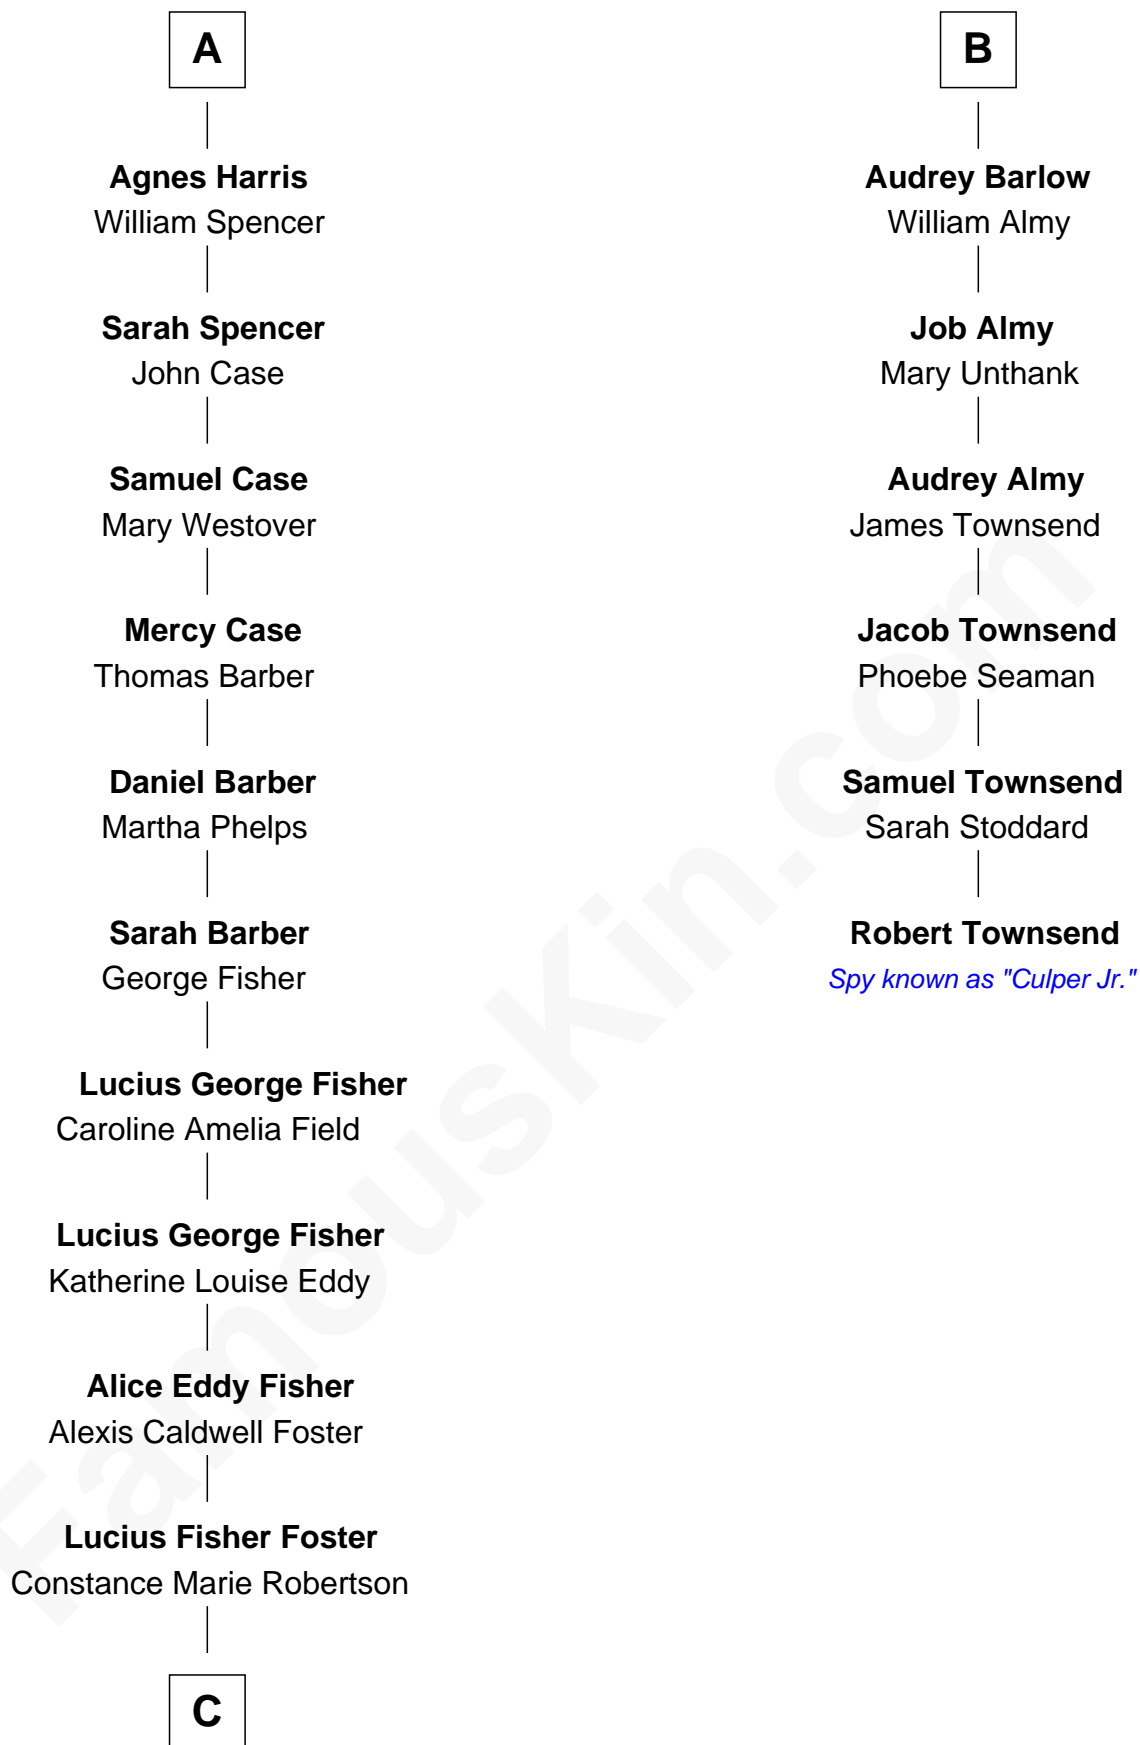

FamousKin.com Relationship Chart of

Jodie Foster

Movie Actress

12th cousin 6 times removed of

Robert Townsend

Member of the Culper Spy Ring during the American Revolution

C

—
Lucius Fisher Foster

Evelyn Della Almond

—
Jodie Foster

Movie Actress

FamousKin.com