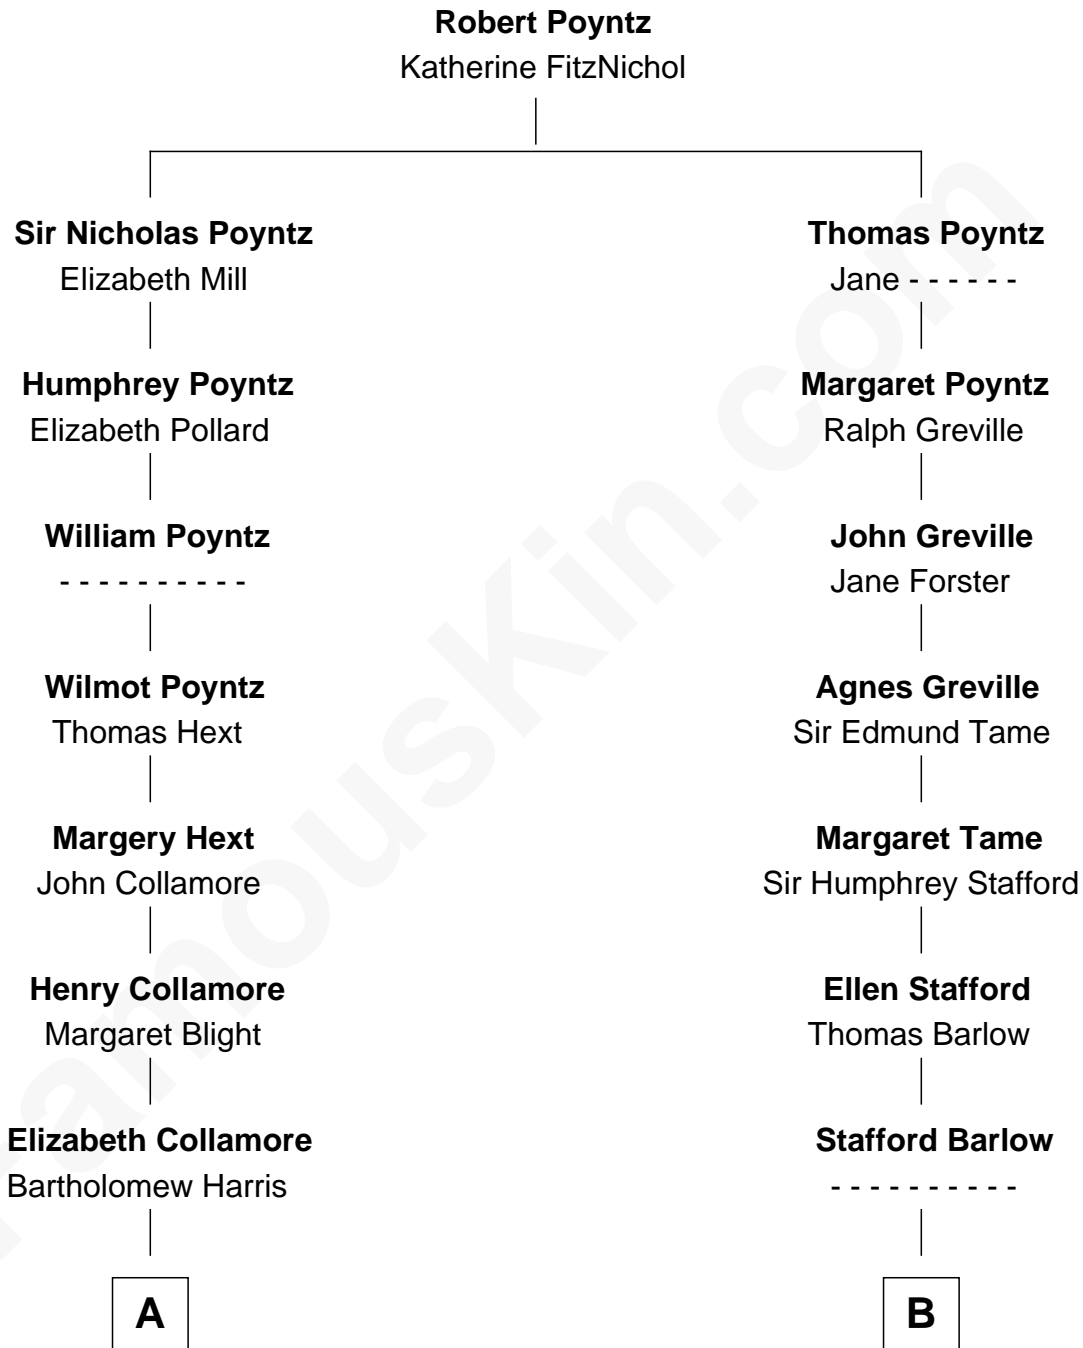

FamousKin.com Relationship Chart of

Jodie Foster

Movie Actress

12th cousin 6 times removed of

Robert Townsend

Member of the Culper Spy Ring during the American Revolution

C

—
Lucius Fisher Foster

Evelyn Della Almond

—
Jodie Foster

Movie Actress

FamousKin.com