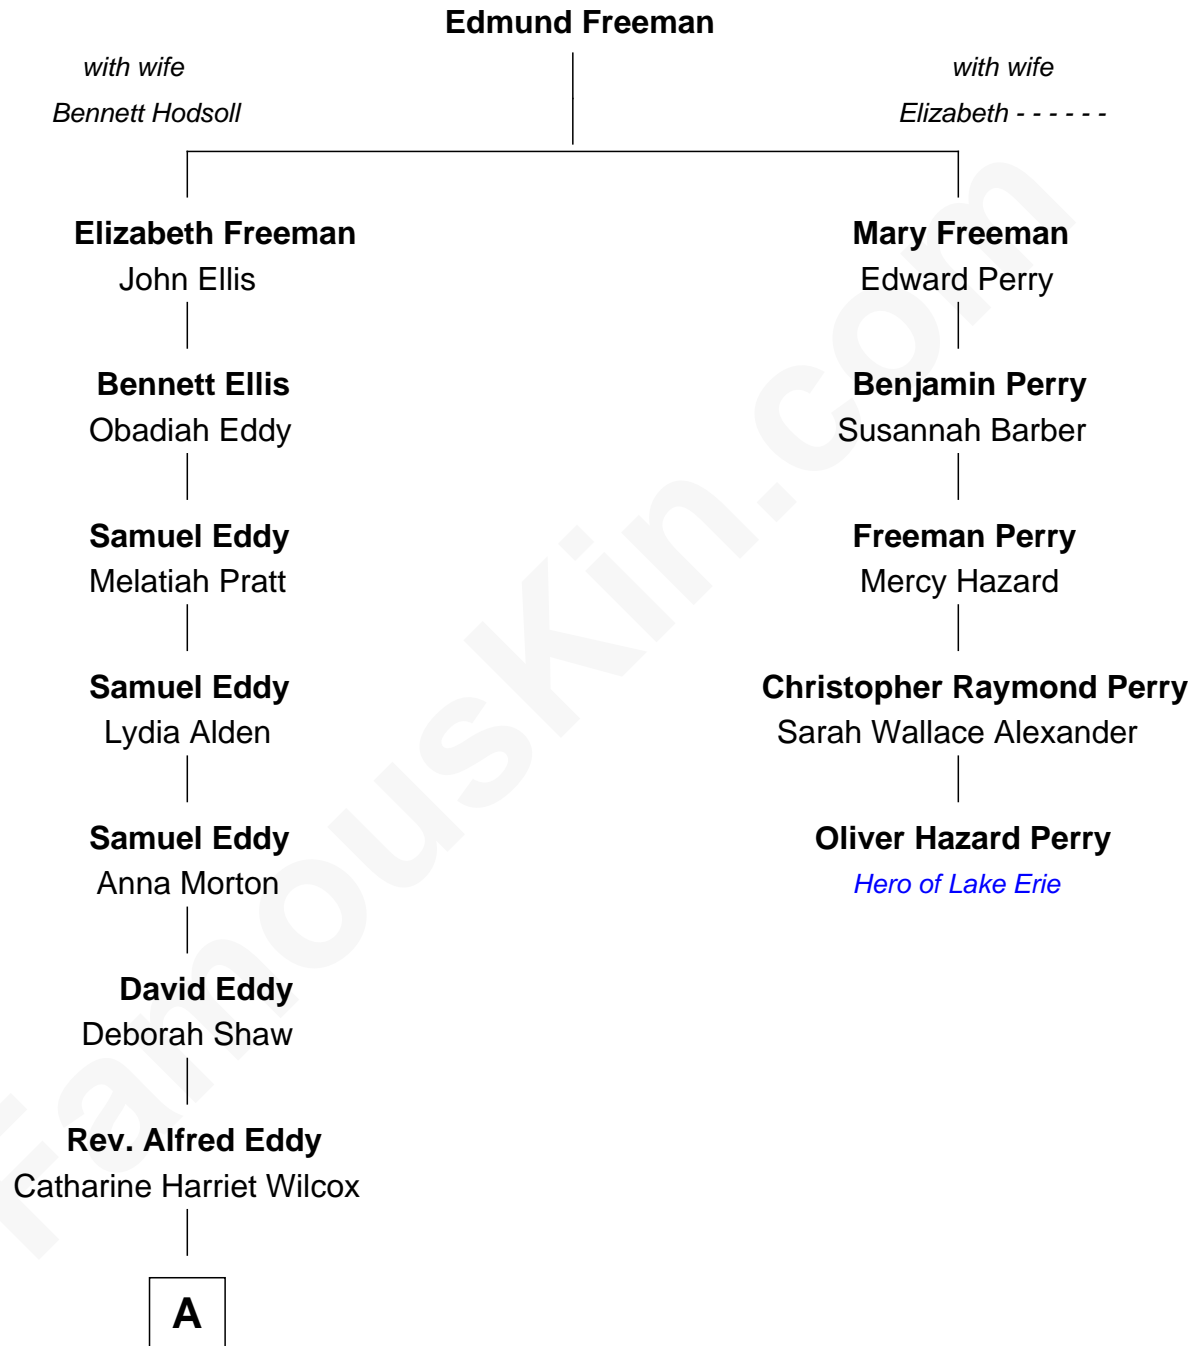

FamousKin.com Relationship Chart of

Jodie Foster

Movie Actress

4th cousin 7 times removed of

Oliver Hazard Perry

Hero of Lake Erie during the War of 1812

A

—
Katherine Louise Eddy

Lucius George Fisher

—
Alice Eddy Fisher

Alexis Caldwell Foster

—
Lucius Fisher Foster

Constance Marie Robertson

—
Lucius Fisher Foster

Evelyn Della Almond

—
Jodie Foster