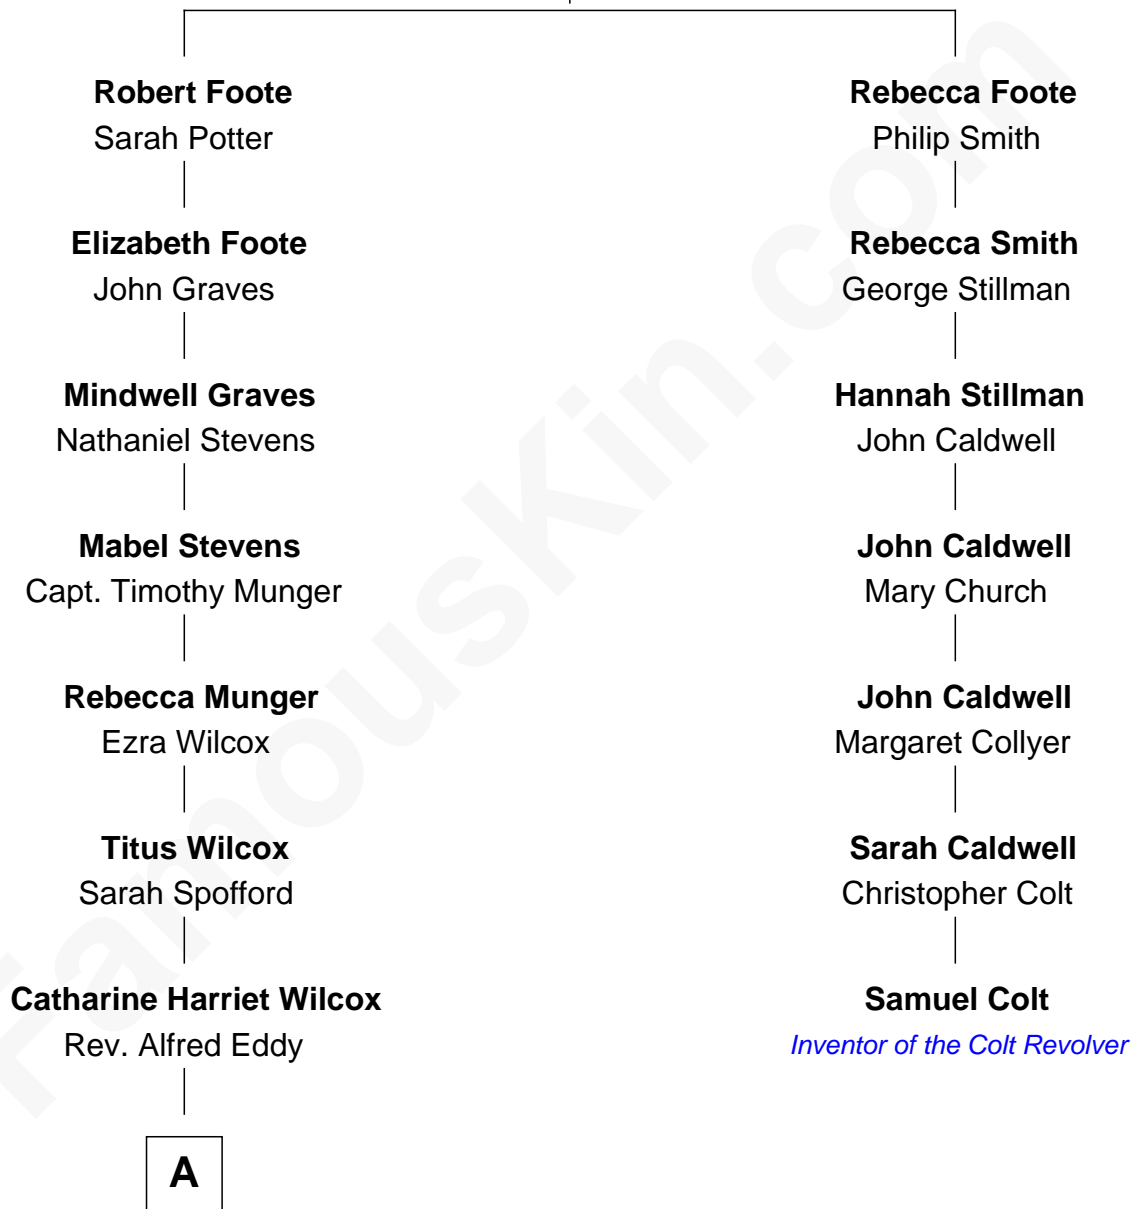

FamousKin.com Relationship Chart of

Jodie Foster

Movie Actress

6th cousin 5 times removed of

Samuel Colt

Inventor of the Colt Revolver

Nathaniel Foote
Elizabeth Deming

A

—
Katherine Louise Eddy

Lucius George Fisher

—
Alice Eddy Fisher

Alexis Caldwell Foster

—
Lucius Fisher Foster

Constance Marie Robertson

—
Lucius Fisher Foster

Evelyn Della Almond