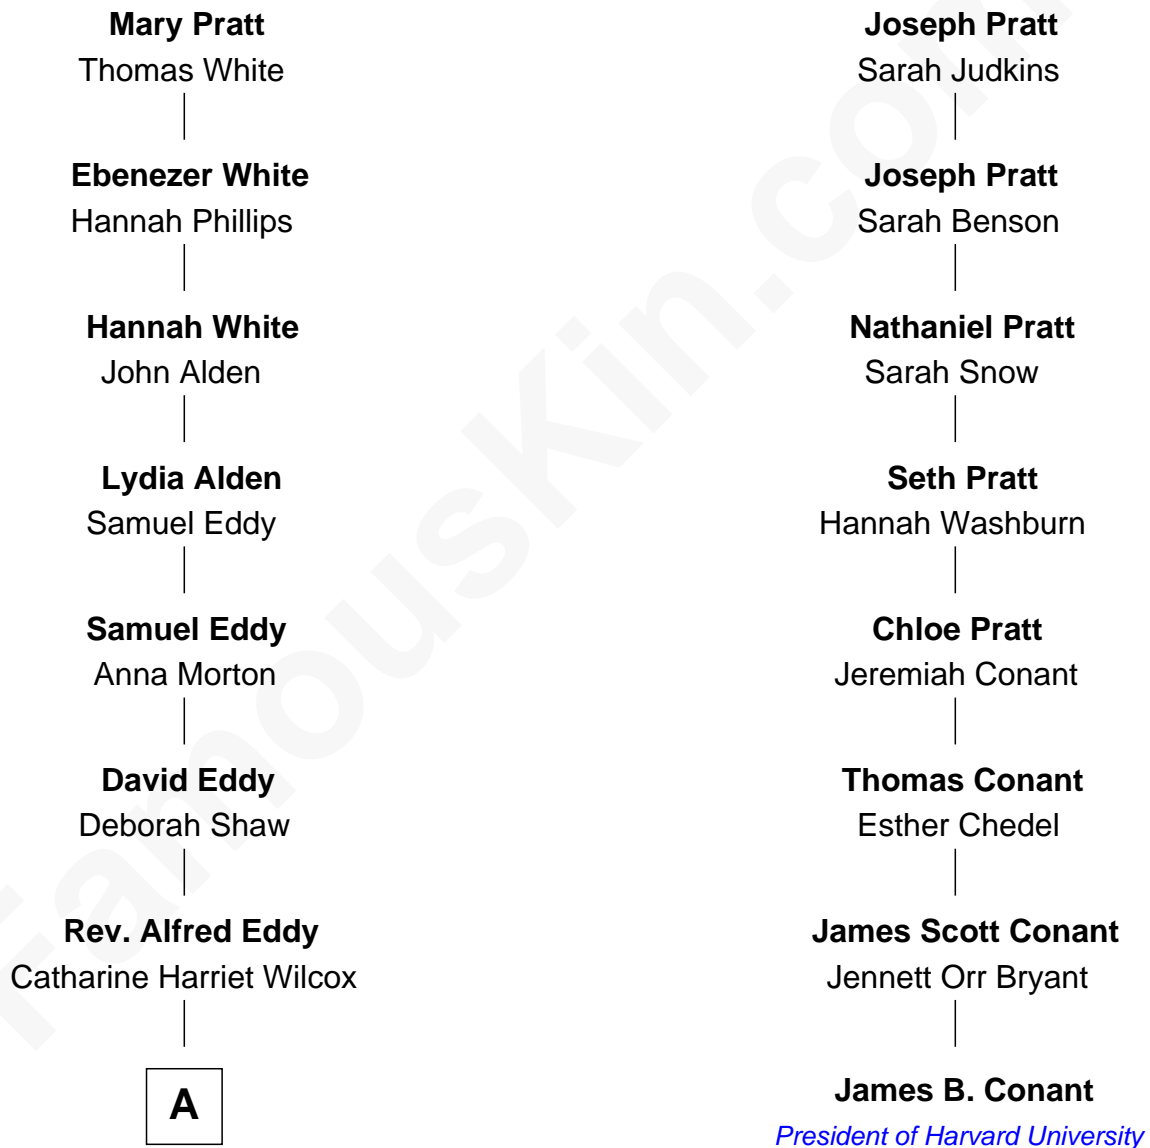

FamousKin.com Relationship Chart of

Jodie Foster

Movie Actress

7th cousin 4 times removed of

James B. Conant

President of Harvard University

Macuth Pratt
Elizabeth Kingham

A

—
Katherine Louise Eddy

Lucius George Fisher

—
Alice Eddy Fisher

Alexis Caldwell Foster

—
Lucius Fisher Foster

Constance Marie Robertson

—
Lucius Fisher Foster

Evelyn Della Almond