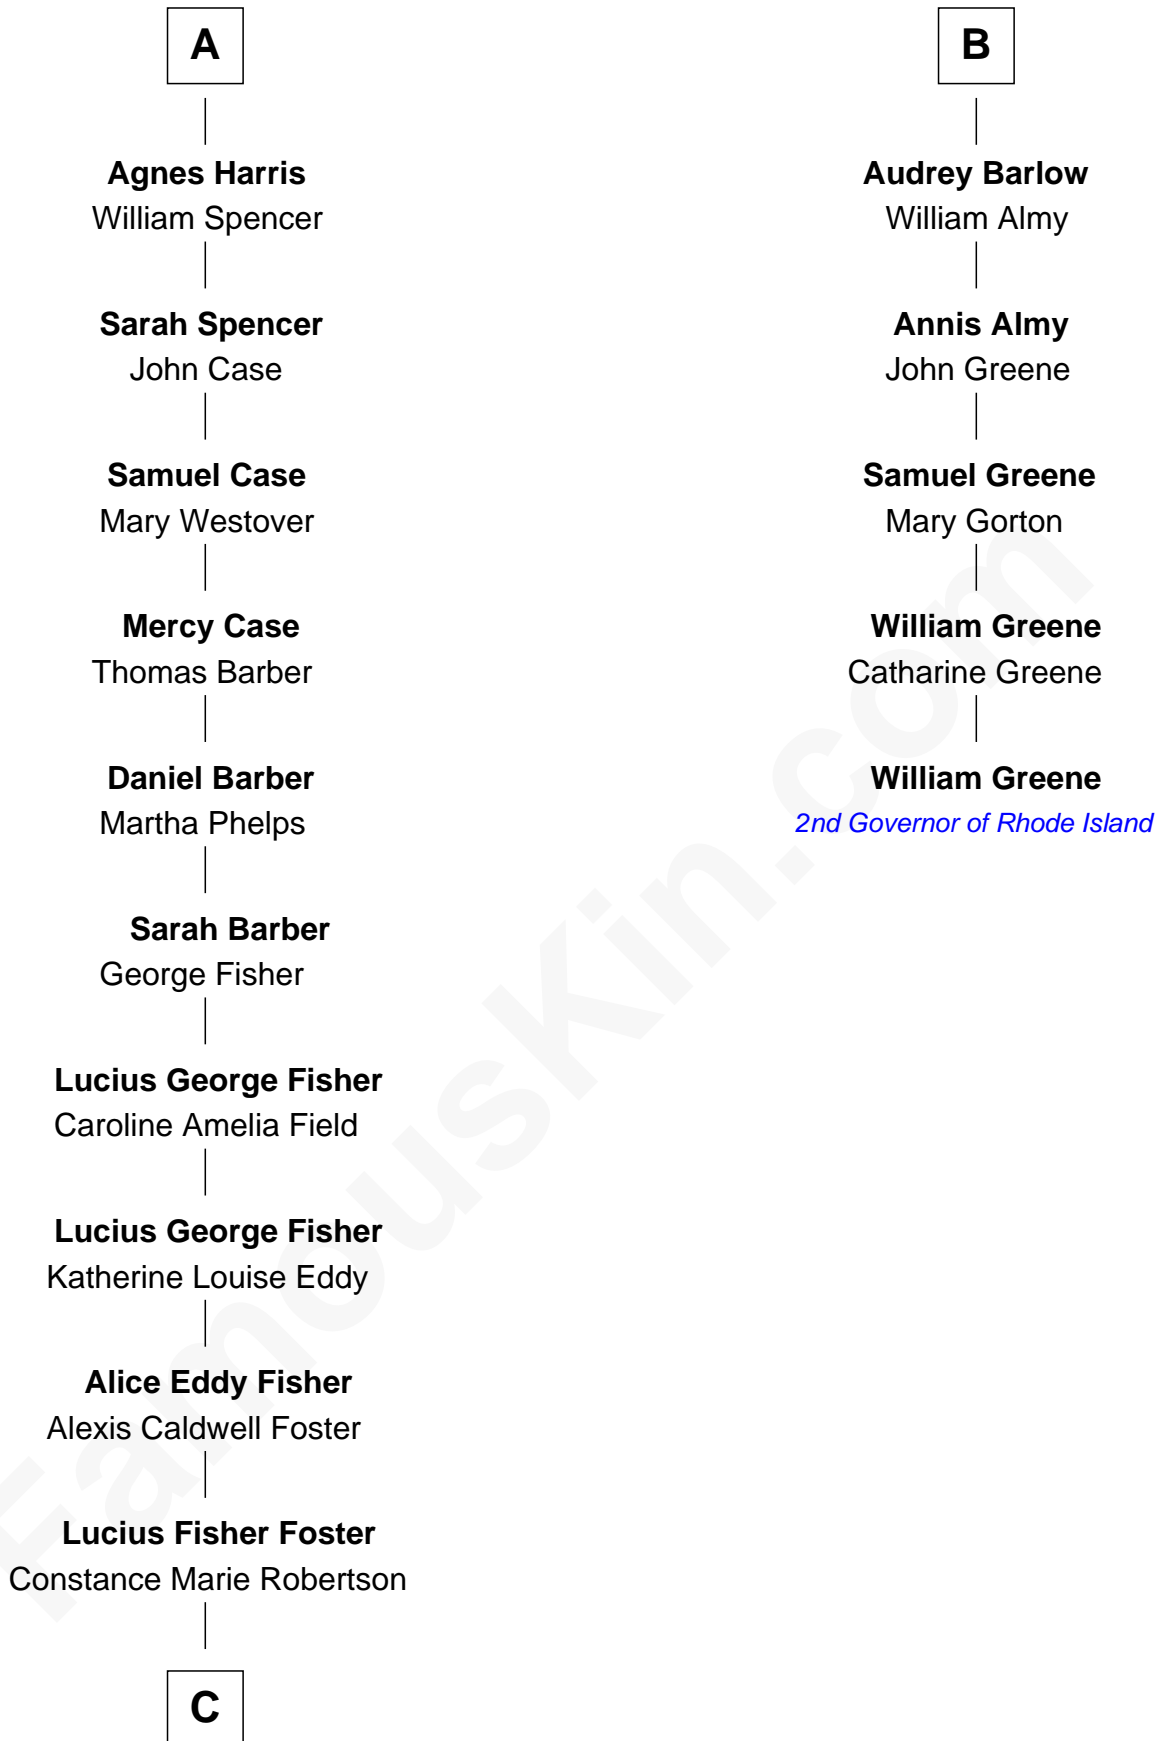

# FamousKin.com Relationship Chart of

**Jodie Foster**

*Movie Actress*

11th cousin 7 times removed of

**William Greene**

*2nd Governor of Rhode Island*

C

Lucius Fisher Foster

Evelyn Della Almond

Jodie Foster

*Movie Actress*

FamousKin.com