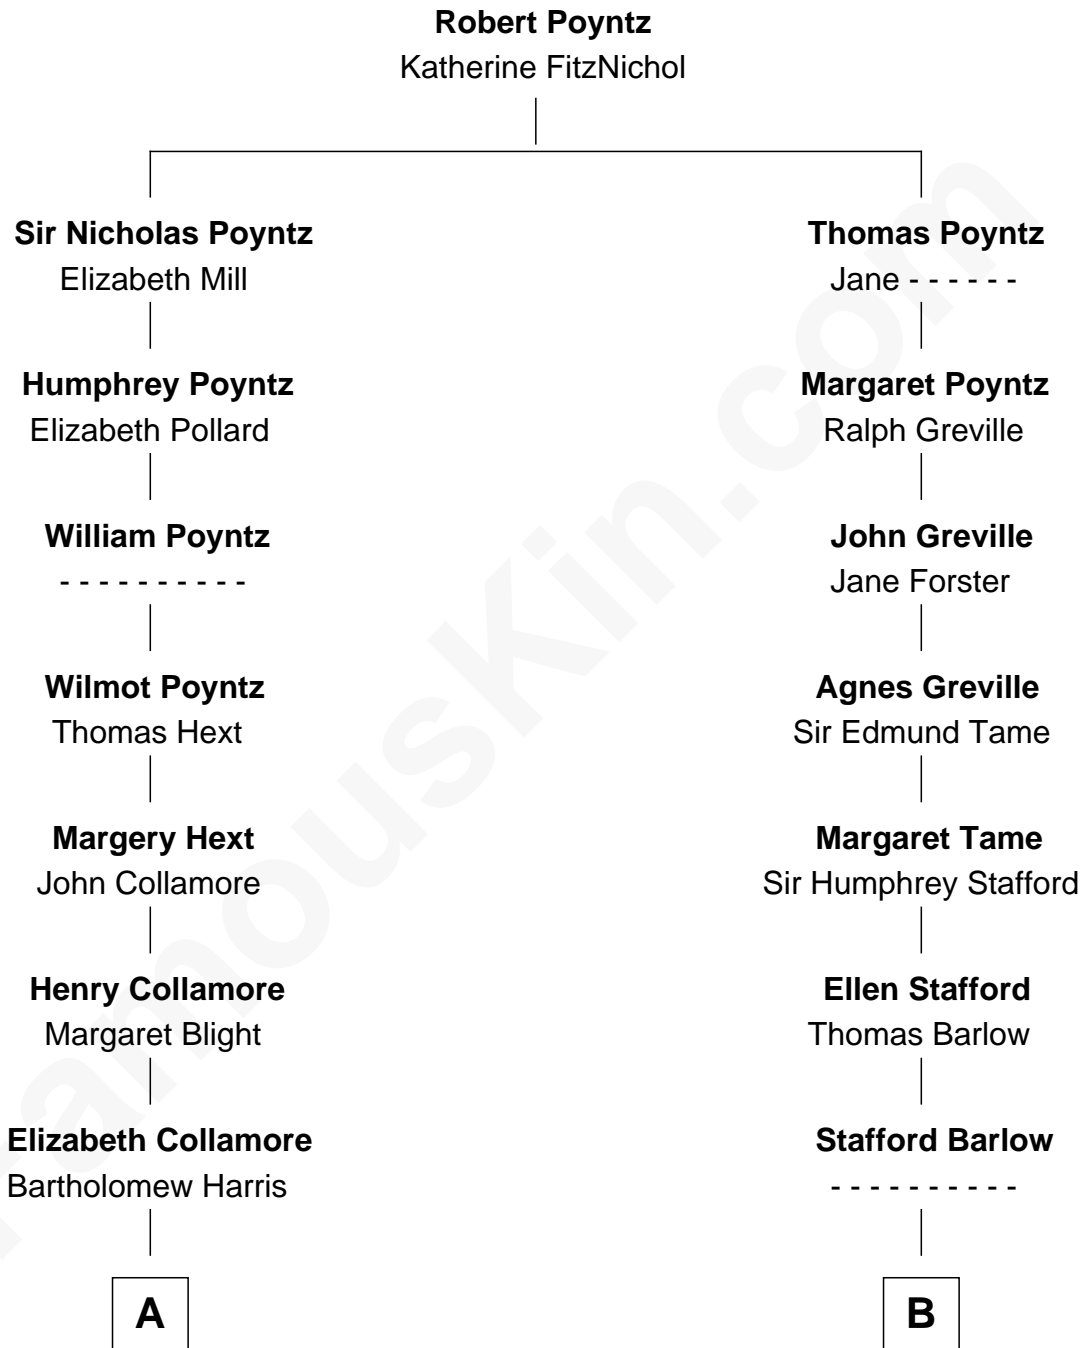

# FamousKin.com Relationship Chart of

**Jodie Foster**

*Movie Actress*

11th cousin 7 times removed of

**William Greene**

*2nd Governor of Rhode Island*

C

Lucius Fisher Foster

Evelyn Della Almond

Jodie Foster

*Movie Actress*

FamousKin.com