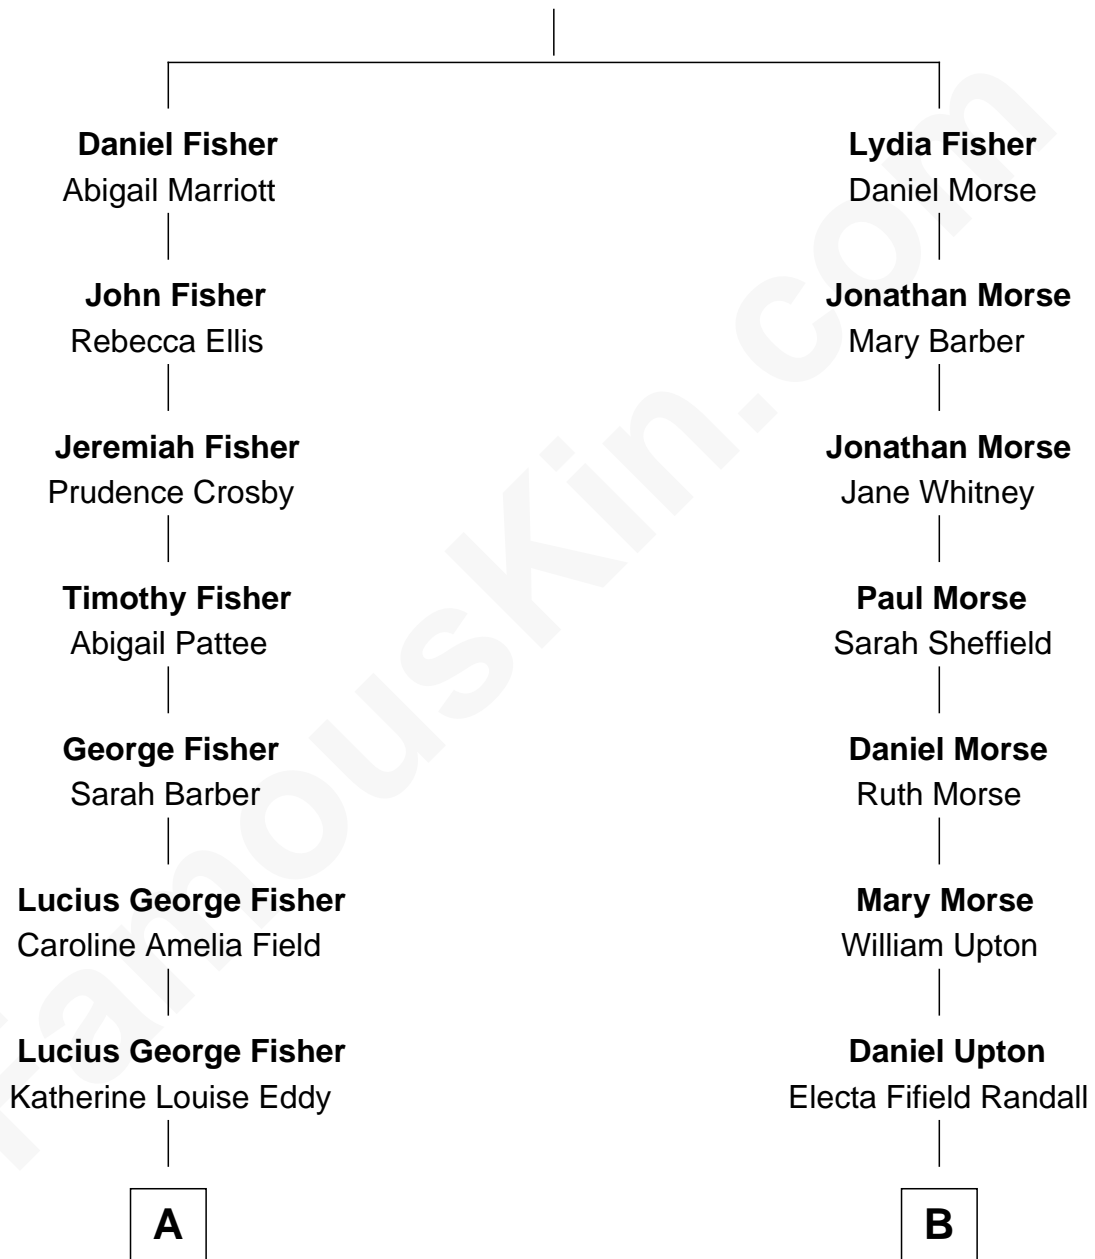

# FamousKin.com Relationship Chart of

**Jodie Foster**

*Movie Actress*

10th cousin 2 times removed of

**Kate Upton**

*Sports Illustrated Swimsuit Cover Model*

**Anthony Fisher**

Alice - - - - -

**A**

**Alice Eddy Fisher**  
Alexis Caldwell Foster

**Lucius Fisher Foster**  
Constance Marie Robertson

**Lucius Fisher Foster**  
Evelyn Della Almond

**Jodie Foster**  
*Movie Actress*

**B**

**Stephen Upton**  
Olive Amelia Hamilton