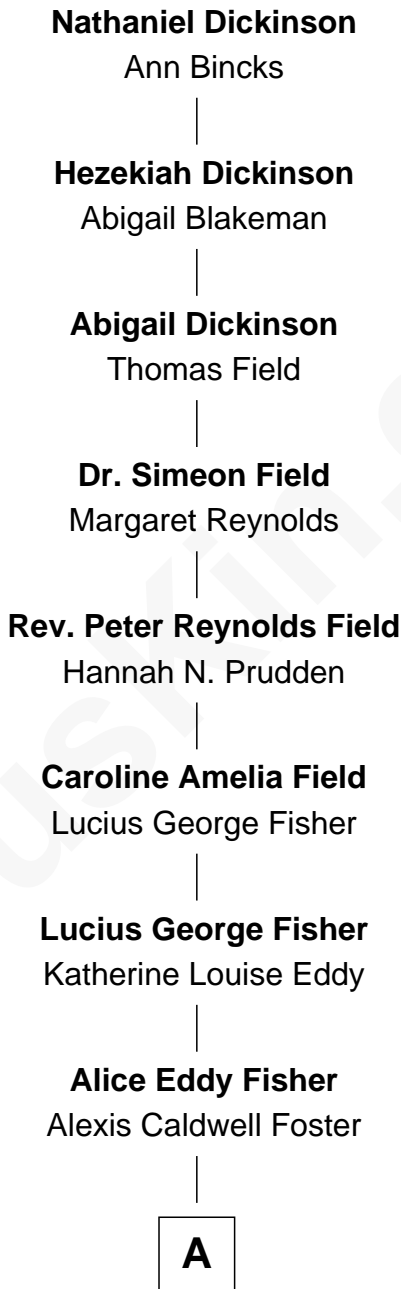

FamousKin.com Relationship Chart of

Jodie Foster

Movie Actress

8th Great-granddaughter of

Nathaniel Dickinson

(c1601 - 1676) Great Migration Immigrant 1638

A

—
Lucius Fisher Foster
Constance Marie Robertson

—
Lucius Fisher Foster
Evelyn Della Almond

—
Jodie Foster
Movie Actress

FamousKin.com