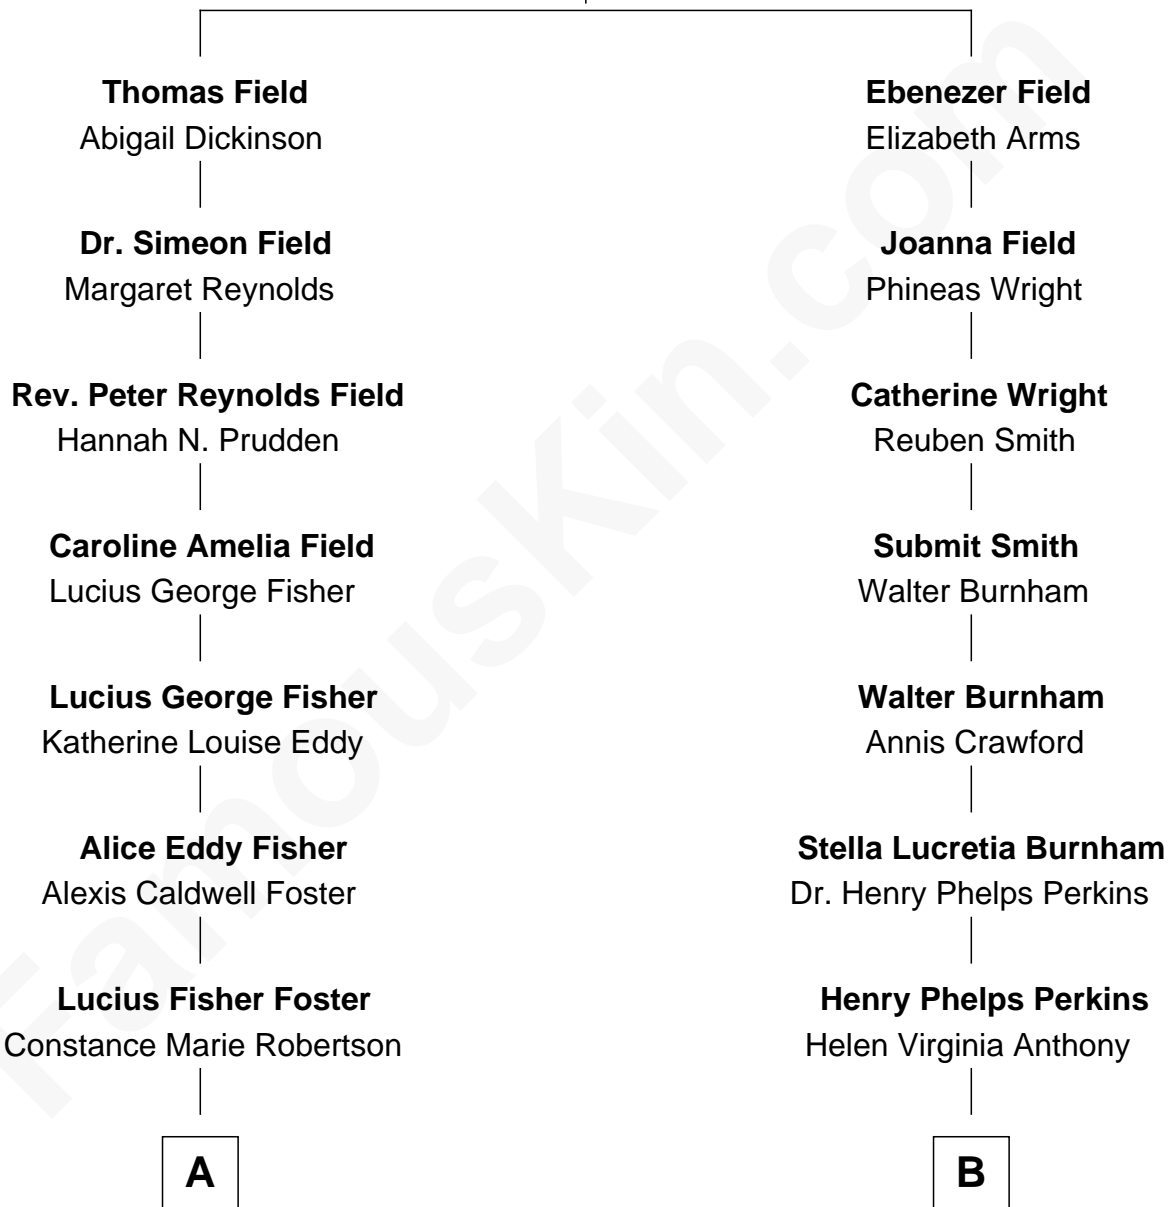

FamousKin.com Relationship Chart of

Jodie Foster

Movie Actress

8th cousin of

Anthony Perkins

Movie Actor

Samuel Field

Sarah Gilbert

A

Lucius Fisher Foster
Evelyn Della Almond

Jodie Foster
Movie Actress

B

Osgood Perkins
Janet Esselstyn Rane

Anthony Perkins
Movie Actor

FamousKin.com