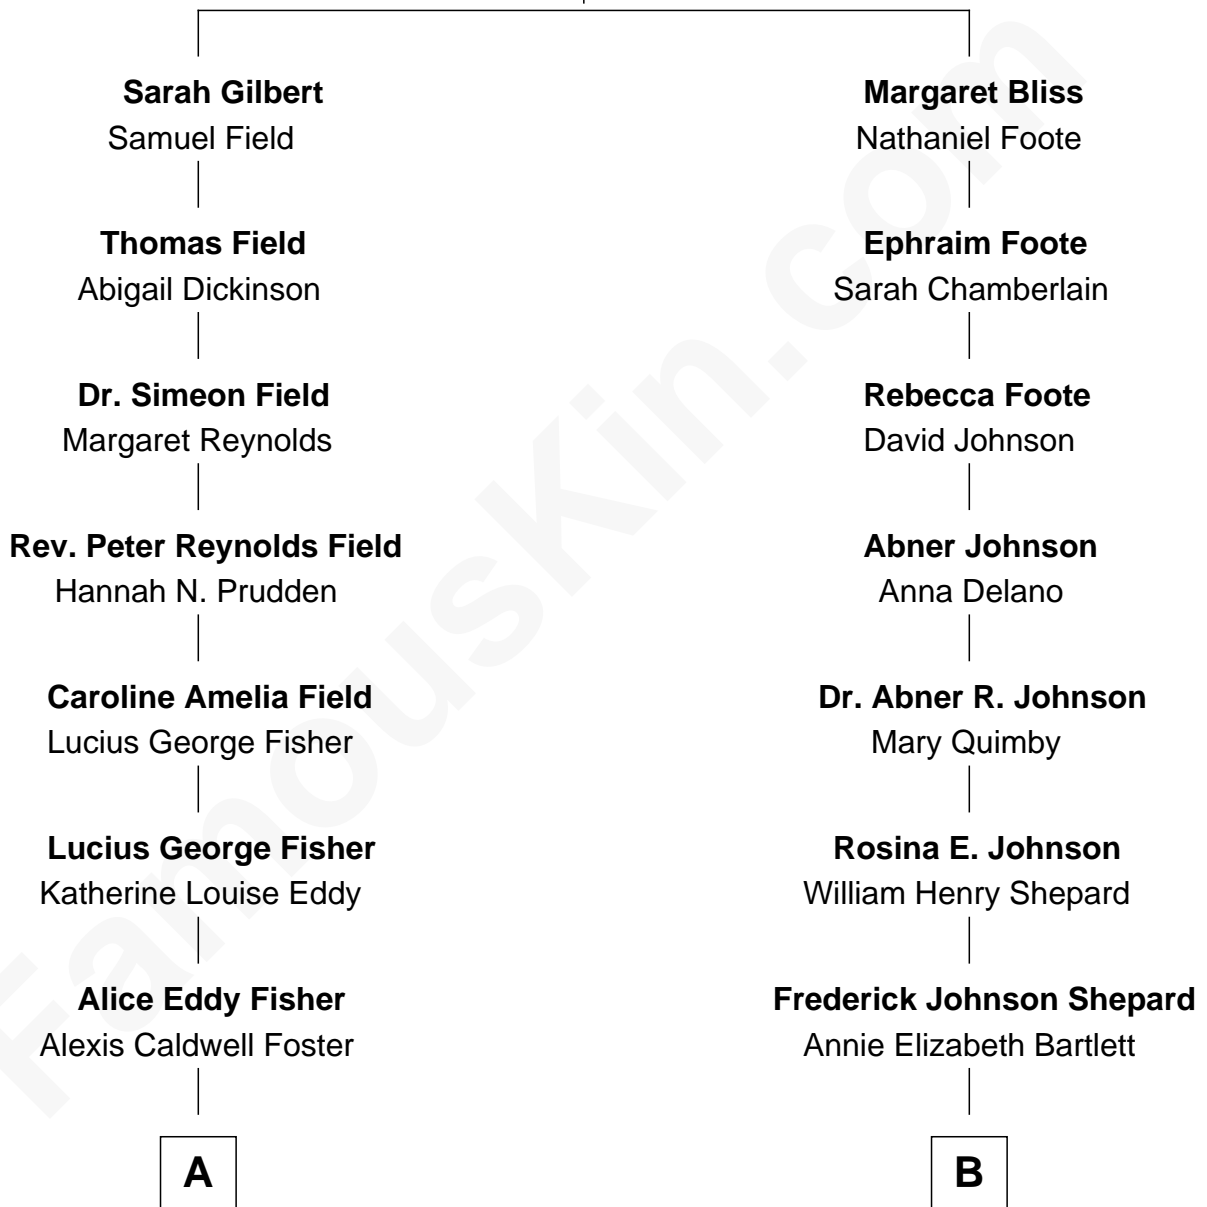

# FamousKin.com Relationship Chart of

**Jodie Foster**

*Movie Actress*

8th cousin 1 time removed of

**Alan Shepard**

*Mercury and Apollo Astronaut*

**Catherine Chapin**

*with husband  
Thomas Gilbert*

*with husband  
Nathaniel Bliss*

FamousKin.com