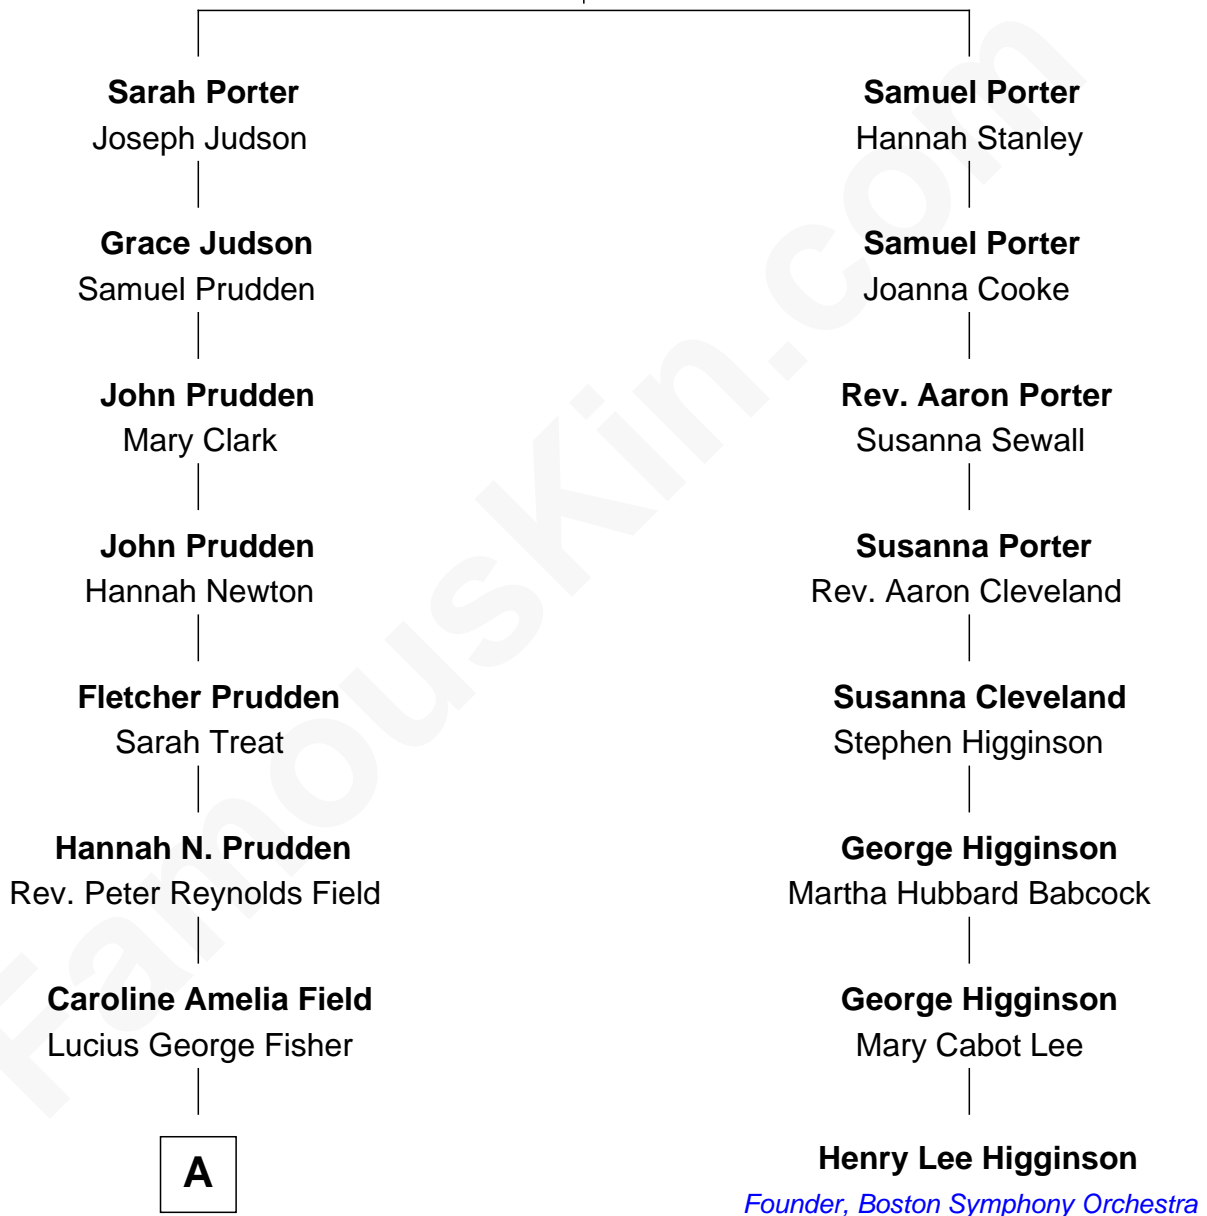

FamousKin.com Relationship Chart of

Jodie Foster

Movie Actress

7th cousin 4 times removed of

Henry Lee Higginson

Founder of the Boston Symphony Orchestra

John Porter

Anna White

A

—
Lucius George Fisher

Katherine Louise Eddy

—
Alice Eddy Fisher

Alexis Caldwell Foster

—
Lucius Fisher Foster

Constance Marie Robertson

—
Lucius Fisher Foster