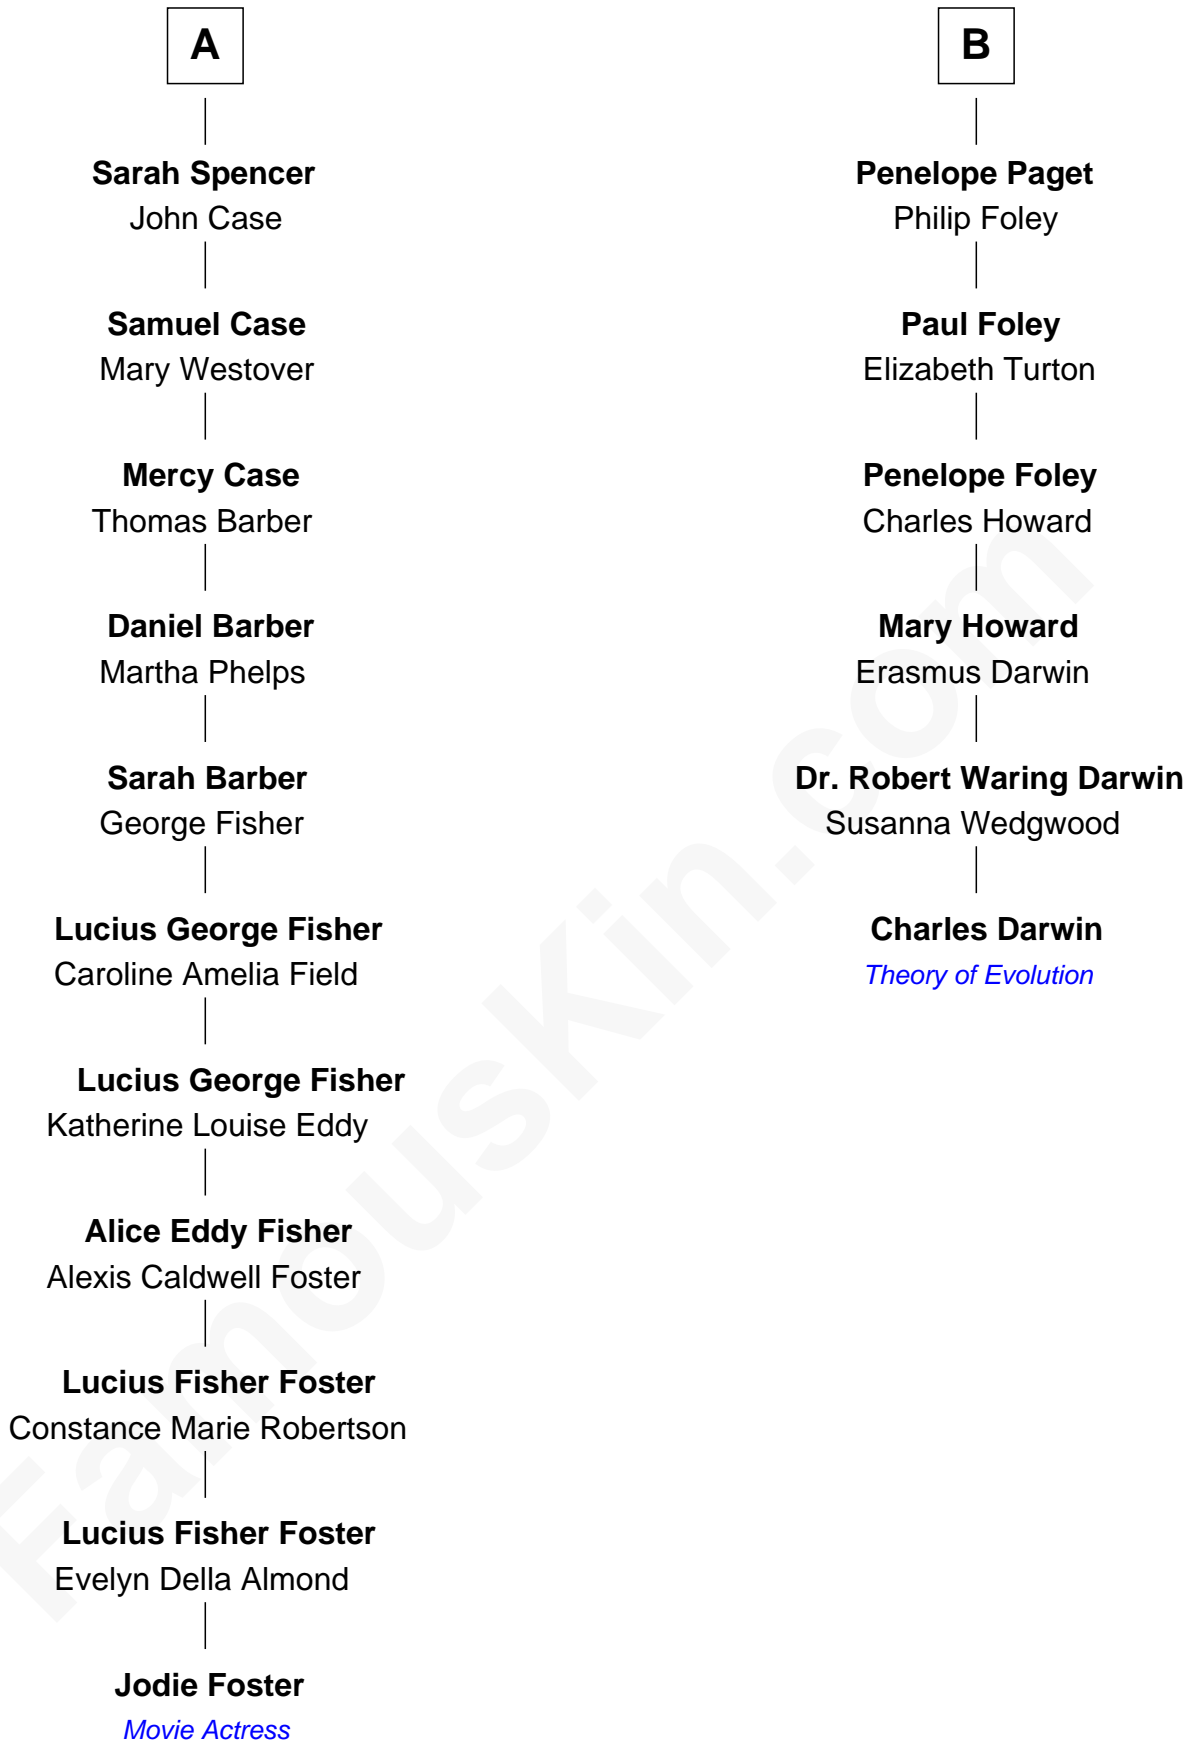

# FamousKin.com Relationship Chart of

**Jodie Foster**

*Movie Actress*

12th cousin 5 times removed of

**Charles Darwin**

*Theory of Evolution*

**Sir Nicholas Poyntz**

Elizabeth Mill

**Henry Collamore**

Margaret Blight

**Elizabeth Collamore**

Bartholomew Harris

**Agnes Harris**

William Spencer

**A**

**John Poyntz**

Alice Cox

**Sir Robert Poyntz**

Margaret Woodville

**Sir Anthony Poyntz**

Elizabeth Huddesfield

**Margaret Poyntz**

Sir John Newton

**Nazareth Newton**

Thomas Paget

**William Paget**

Lettice Knollys

**William Paget**

Frances Rich

**B**

Jodie Foster photo by [Alan Light](#) (CC BY 2.0)