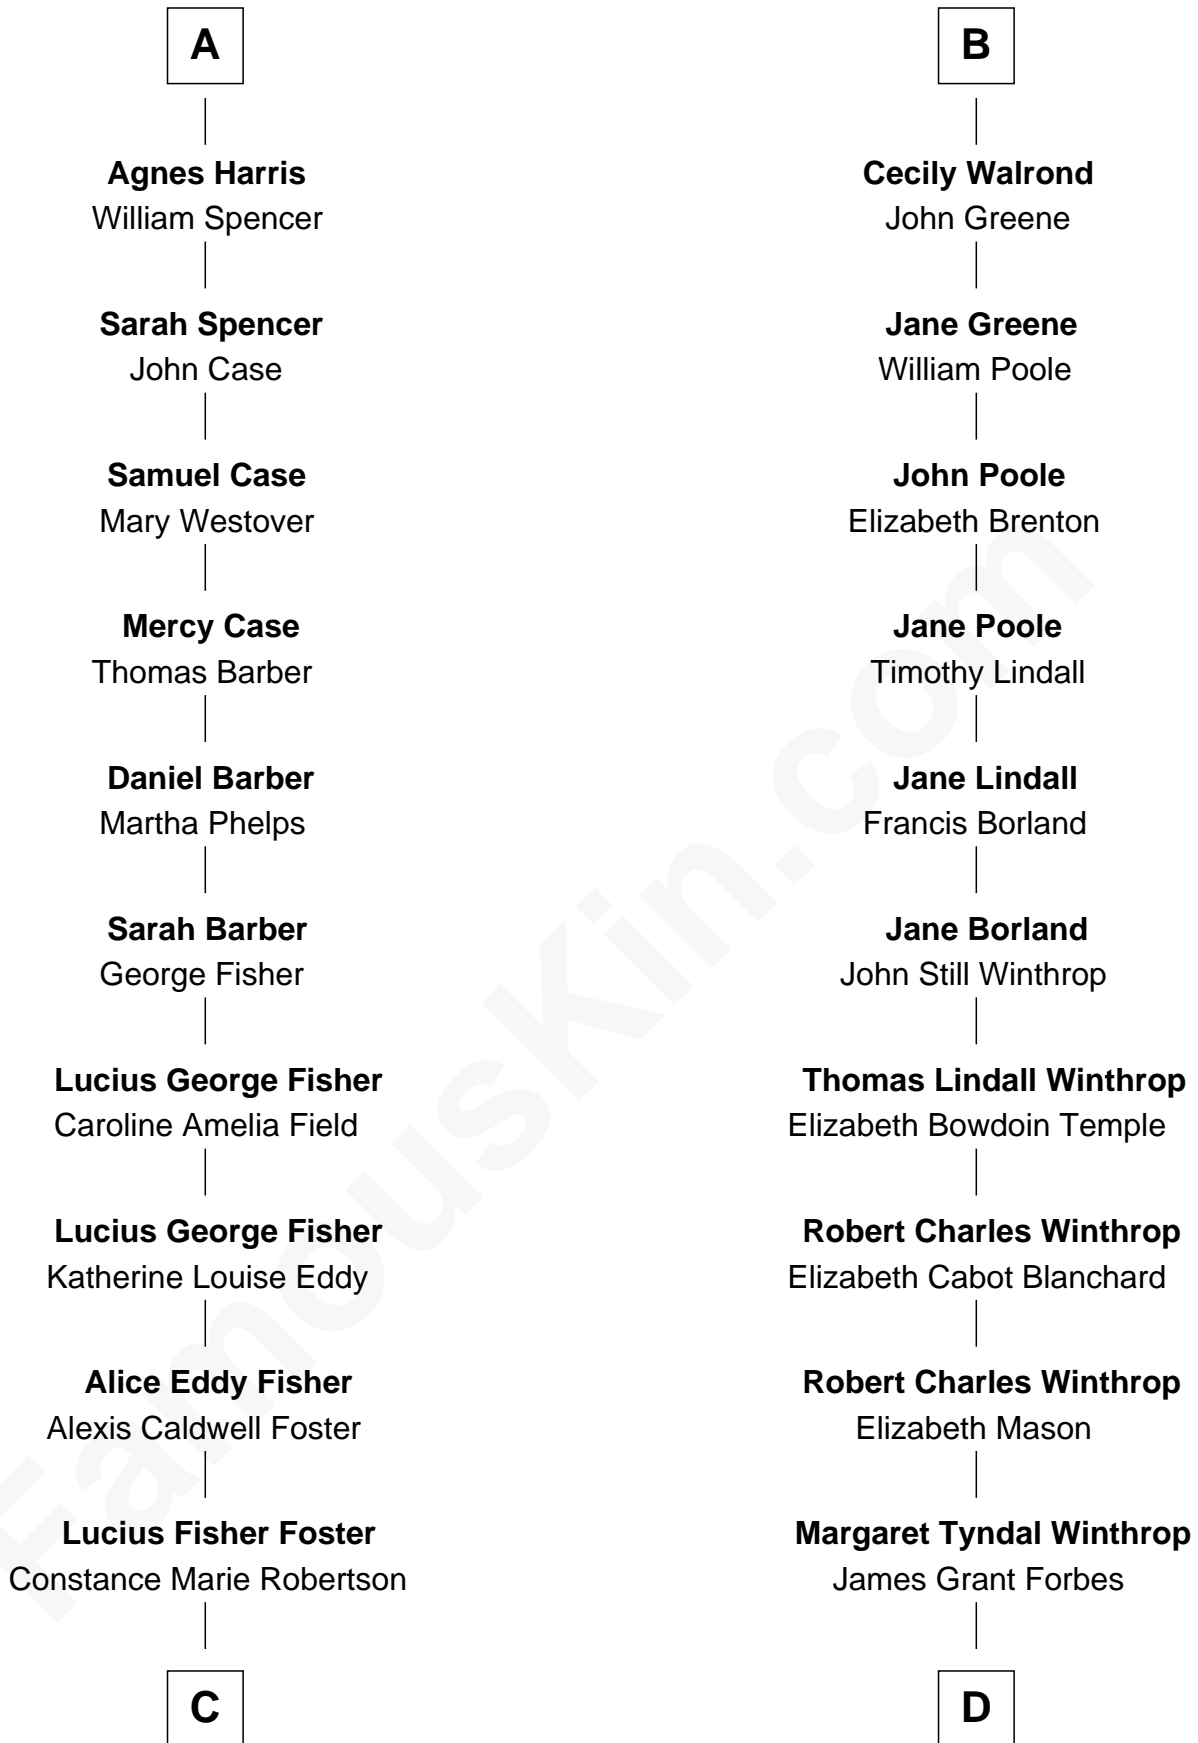

FamousKin.com Relationship Chart of

Jodie Foster

Movie Actress

18th cousin of

John Kerry

68th U.S. Secretary of State

C

Lucius Fisher Foster

Evelyn Della Almond

Jodie Foster

Movie Actress

D

Rosemary Isabel Forbes

Richard John Kerry

John Kerry

68th U.S. Secretary of State