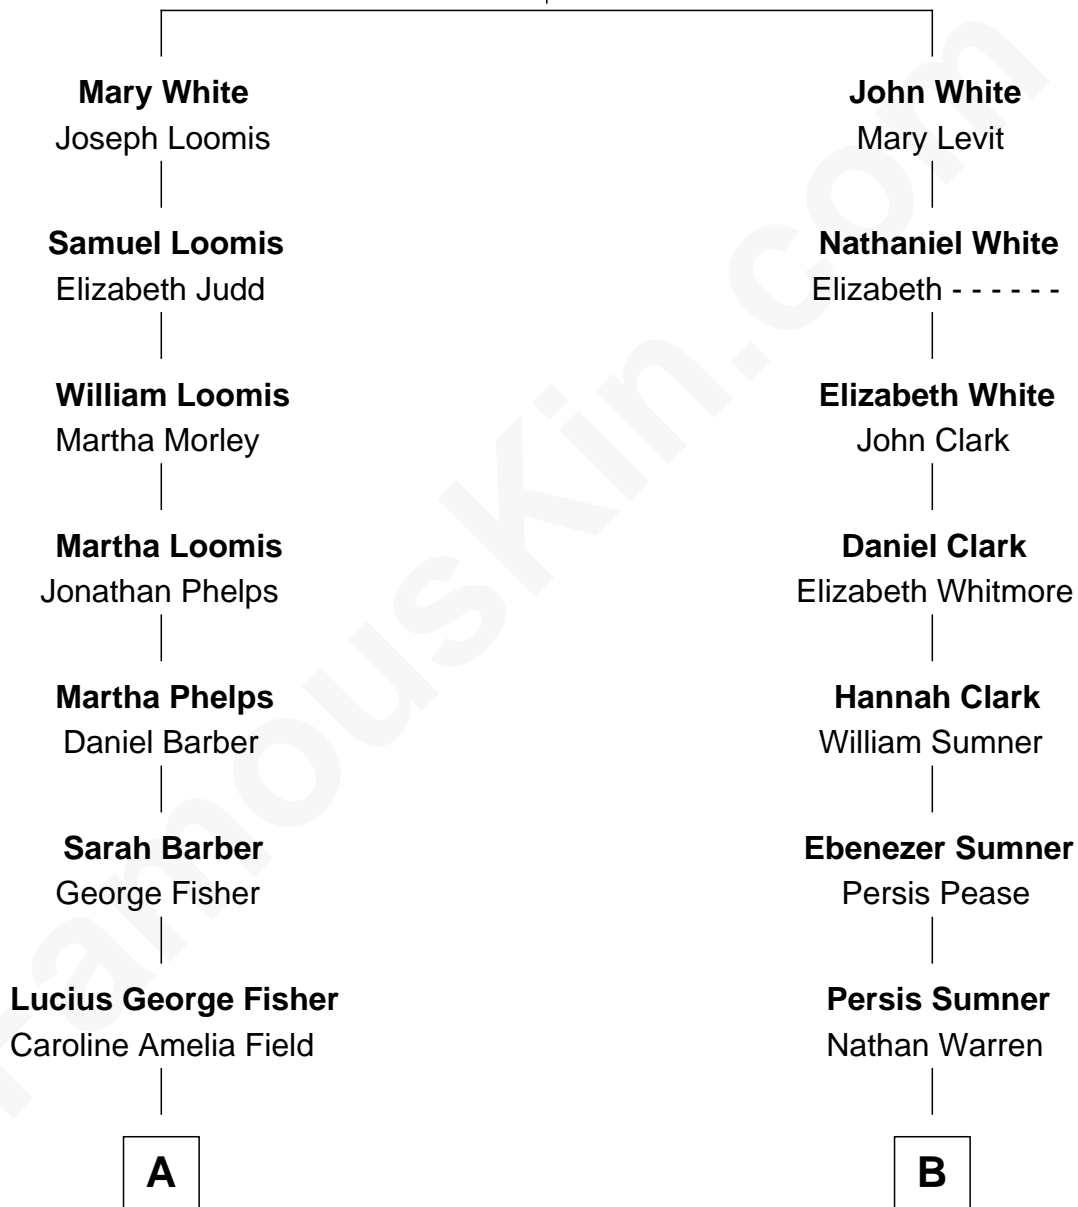

FamousKin.com Relationship Chart of

Jodie Foster

Movie Actress

11th cousin 2 times removed of

Carl Wilson

Co-Founder of The Beach Boys

Robert White

Bridget Allgar

A

Lucius George Fisher
Katherine Louise Eddy

Alice Eddy Fisher
Alexis Caldwell Foster

Lucius Fisher Foster
Constance Marie Robertson

Lucius Fisher Foster
Evelyn Della Almond

Jodie Foster
Movie Actress

B

Ithamer Hibbard Warren
Lydia Peck