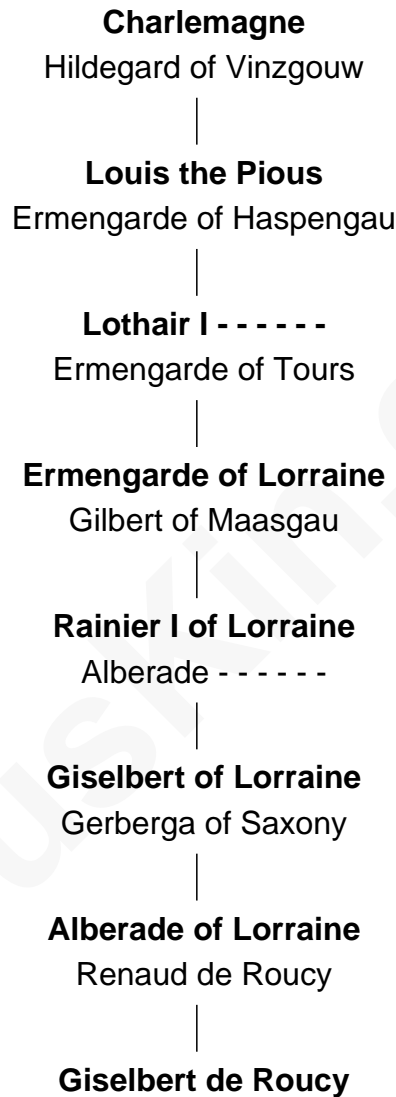

FamousKin.com Relationship Chart of

Jodie Foster

Movie Actress

37th Great-granddaughter of

Charlemagne

King of the Franks

A

A