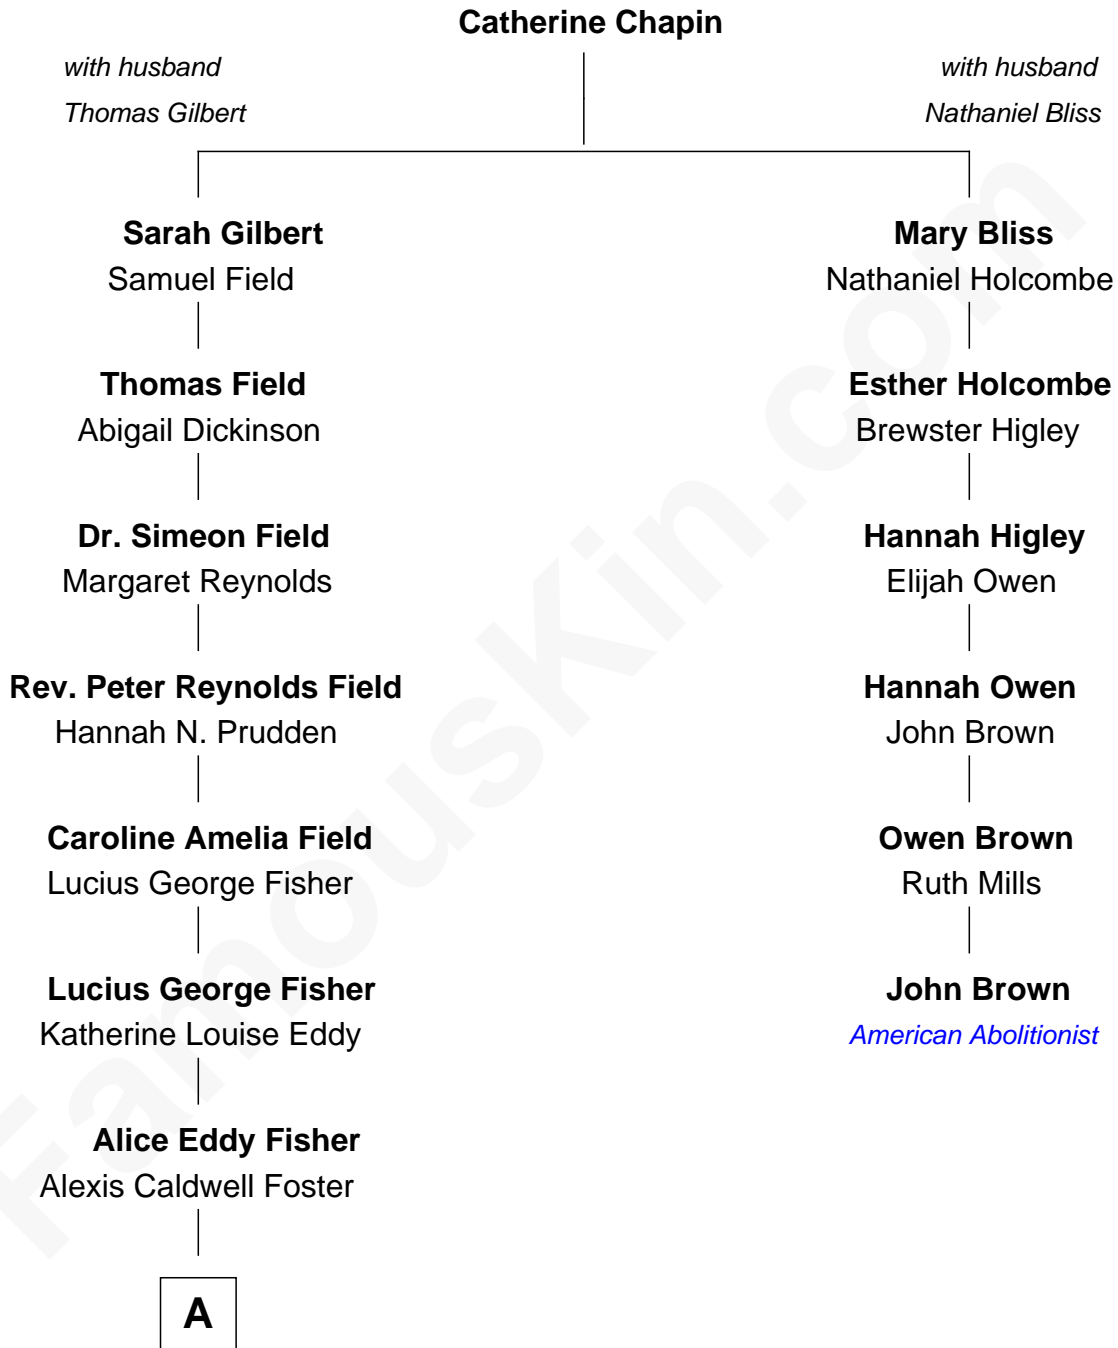

FamousKin.com Relationship Chart of

Jodie Foster

Movie Actress

5th cousin 4 times removed of

John Brown

American Abolitionist

A

—
Lucius Fisher Foster
Constance Marie Robertson

—
Lucius Fisher Foster
Evelyn Della Almond

—
Jodie Foster
Movie Actress

FamousKin.com