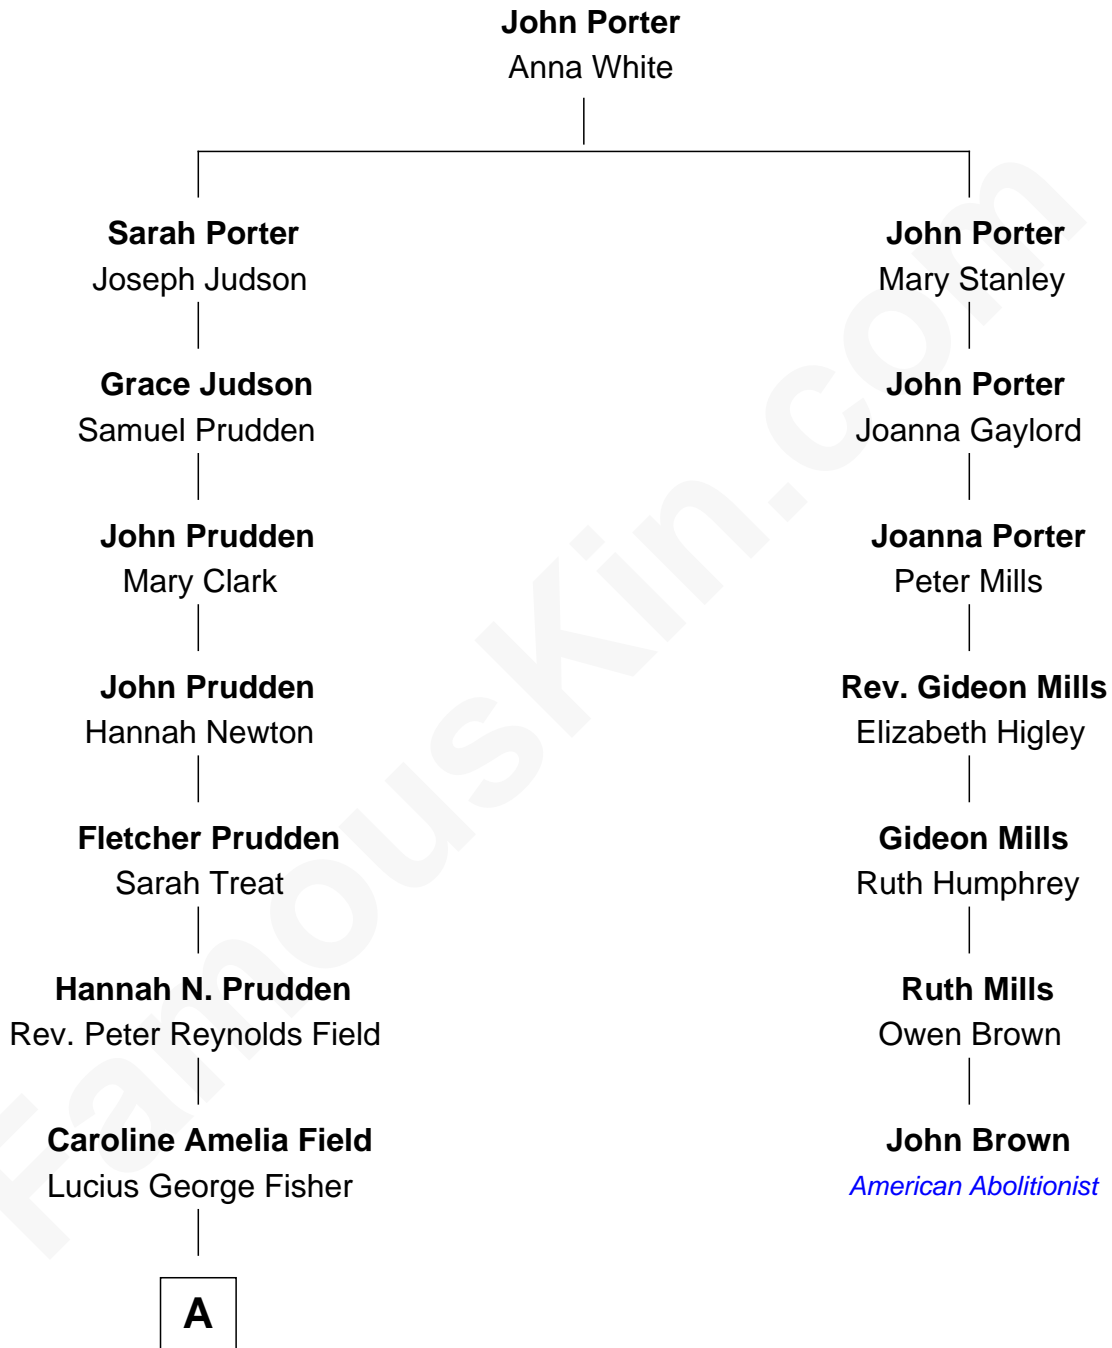

FamousKin.com Relationship Chart of

Jodie Foster

Movie Actress

6th cousin 5 times removed of

John Brown

American Abolitionist

A

—
Lucius George Fisher

Katherine Louise Eddy

—
Alice Eddy Fisher

Alexis Caldwell Foster

—
Lucius Fisher Foster

Constance Marie Robertson

—
Lucius Fisher Foster

Evelyn Della Almond

—
Jodie Foster