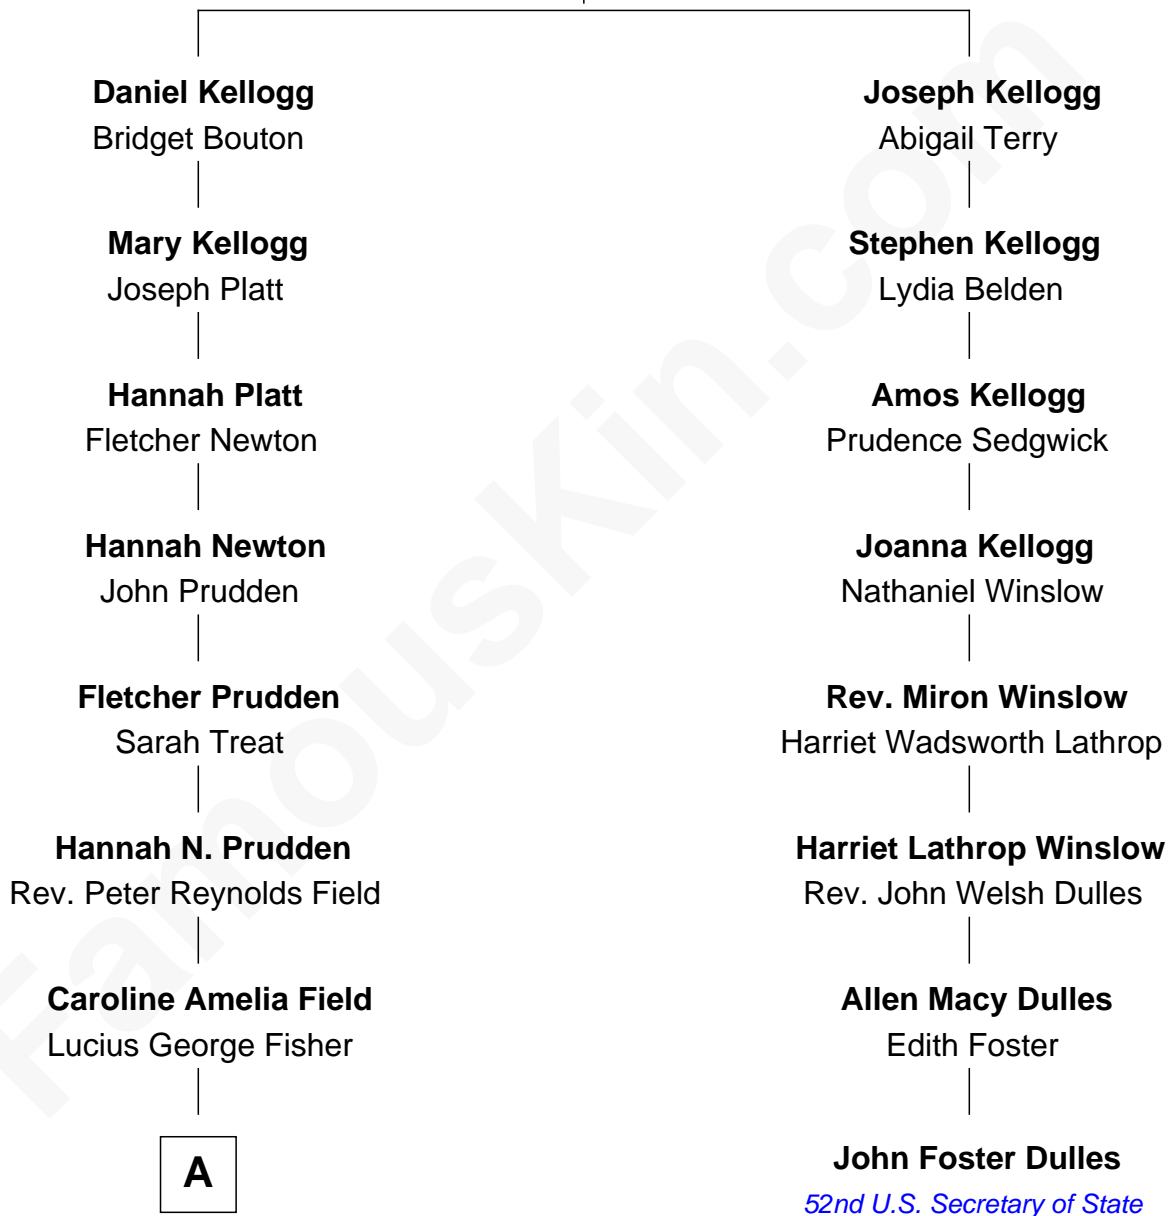

FamousKin.com Relationship Chart of

Jodie Foster

Movie Actress

7th cousin 4 times removed of

John Foster Dulles

52nd U.S. Secretary of State

Martyn Kellogg

Prudence Bird

A

—
Lucius George Fisher

Katherine Louise Eddy

—
Alice Eddy Fisher

Alexis Caldwell Foster

—
Lucius Fisher Foster

Constance Marie Robertson

—
Lucius Fisher Foster

Evelyn Della Almond

—
Jodie Foster

Movie Actress