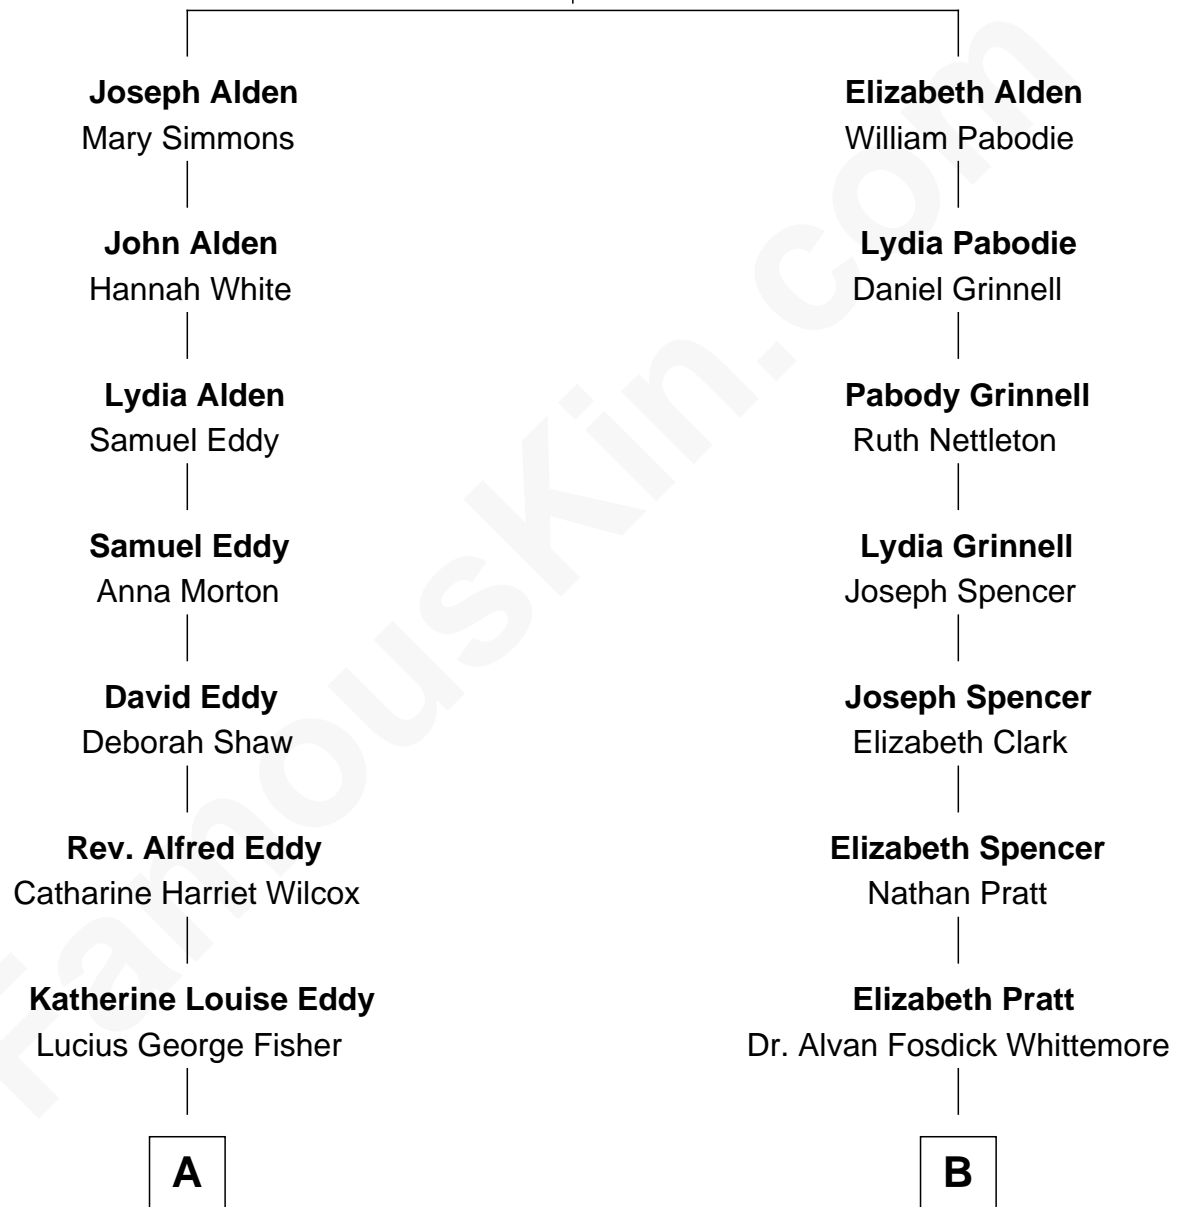

FamousKin.com Relationship Chart of

Jodie Foster

Movie Actress

10th cousin 2 times removed of

Ellen DeGeneres

Comedienne and TV Personality

John Alden
Priscilla Mullins

A

Alice Eddy Fisher
Alexis Caldwell Foster

Lucius Fisher Foster
Constance Marie Robertson

Lucius Fisher Foster
Evelyn Della Almond

Jodie Foster
Movie Actress

B

George Whittemore
Cordelia Jenkins Dozer

Mary Whittemore
Joseph C. DeGeneres