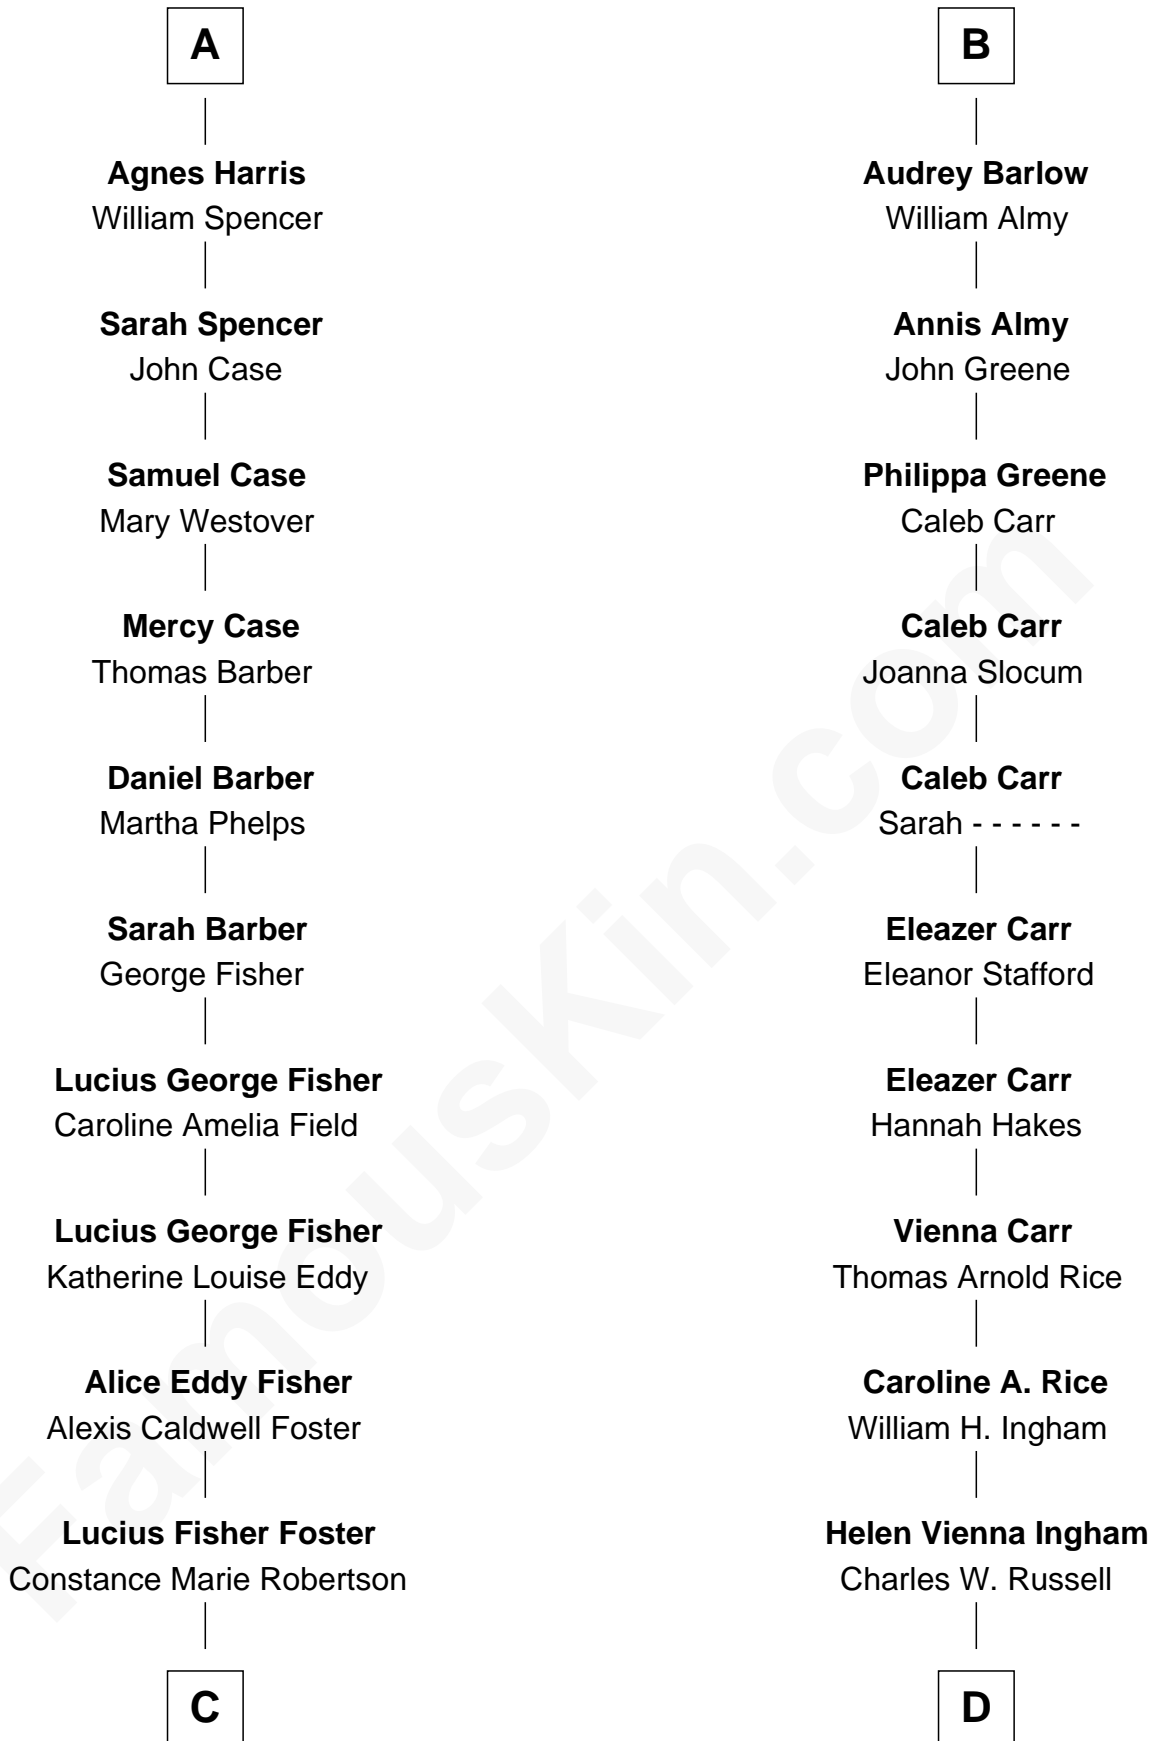

FamousKin.com Relationship Chart of

Jodie Foster

Movie Actress

18th cousin of

Charlie Munger

Vice-Chairman of Berkshire Hathaway

C

Lucius Fisher Foster

Evelyn Della Almond

Jodie Foster

Movie Actress

D

Florence V. Russell

Alfred Case Munger

Charlie Munger

Vice-Chairman of Berkshire Hathaway