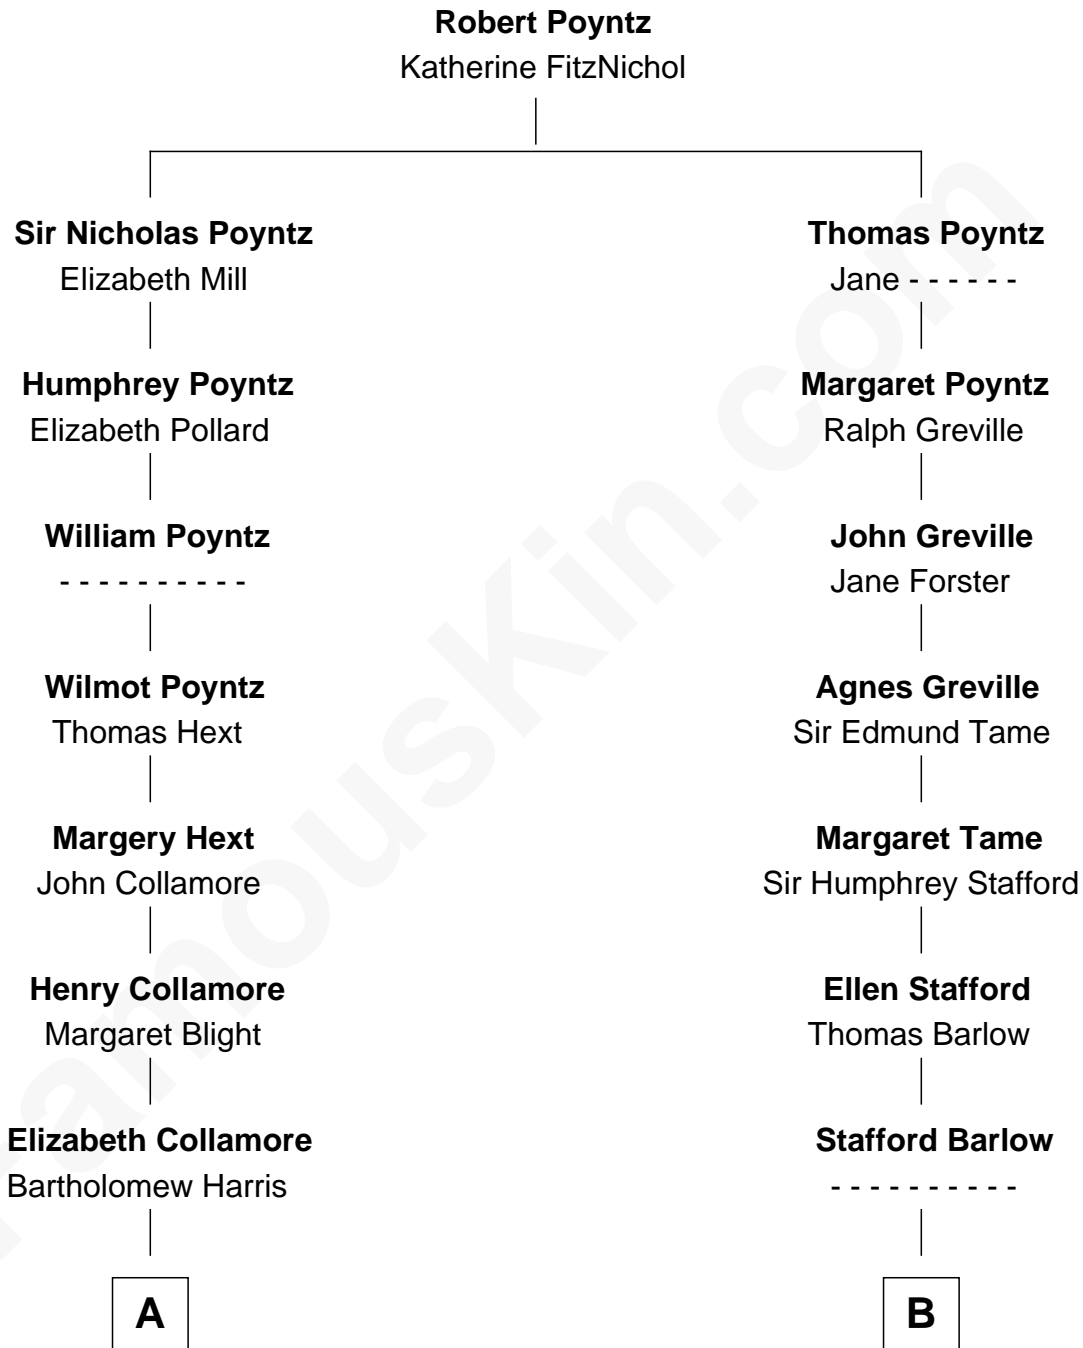

FamousKin.com Relationship Chart of

Jodie Foster

Movie Actress

18th cousin of

Charlie Munger

Vice-Chairman of Berkshire Hathaway

C

Lucius Fisher Foster

Evelyn Della Almond

Jodie Foster

Movie Actress

D

Florence V. Russell

Alfred Case Munger

Charlie Munger

Vice-Chairman of Berkshire Hathaway