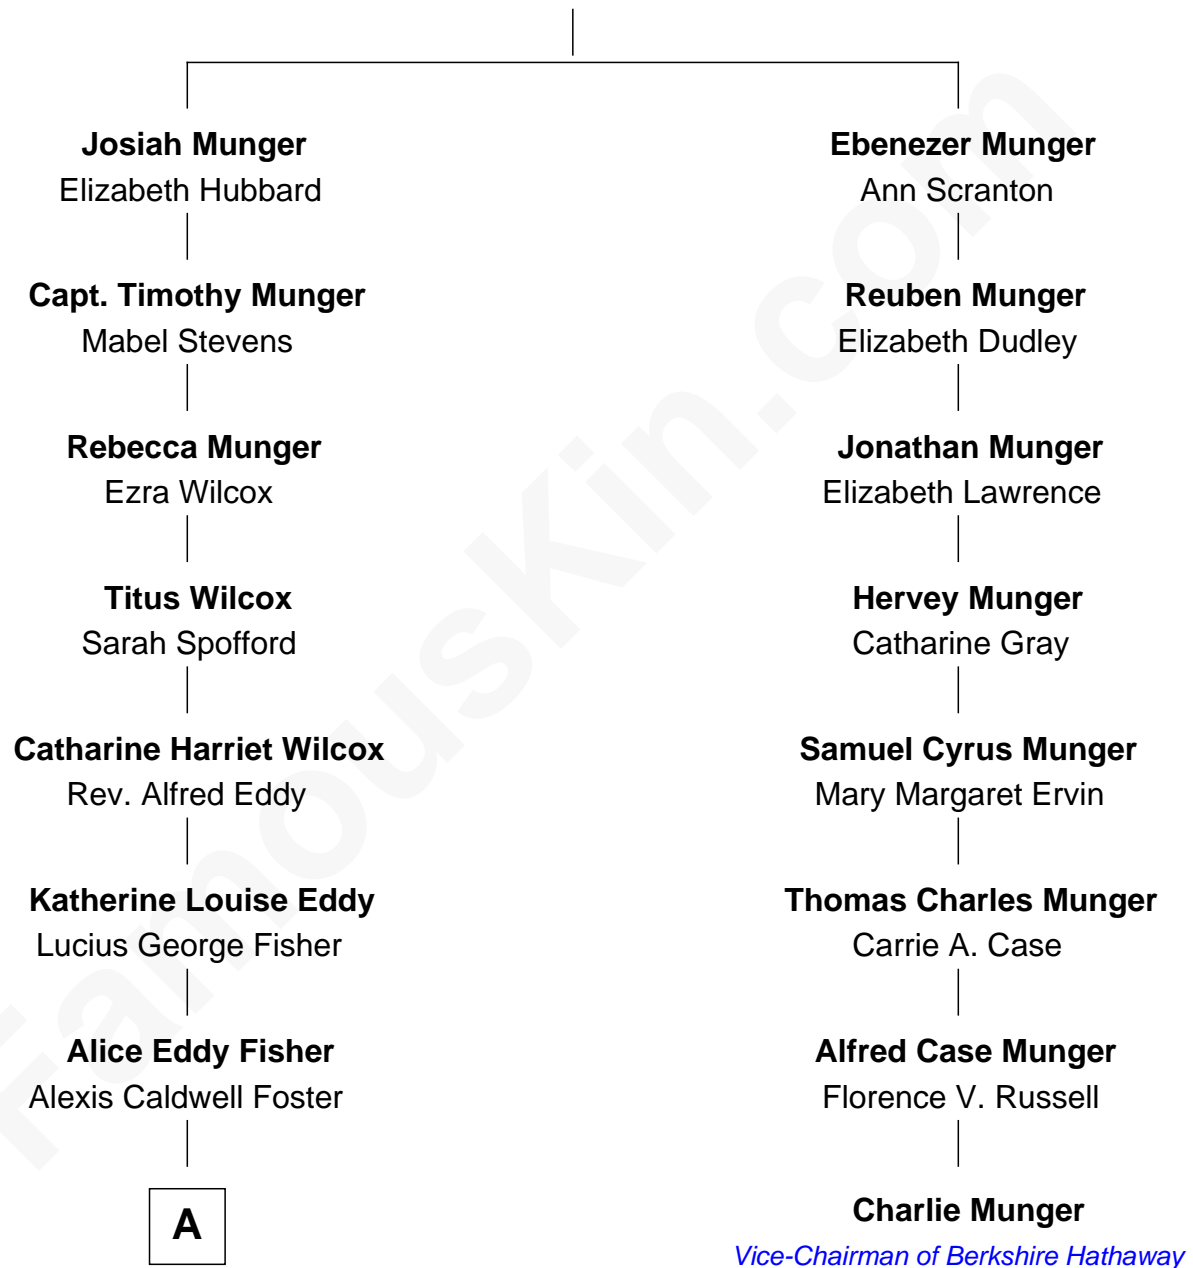

FamousKin.com Relationship Chart of

Jodie Foster

Movie Actress

7th cousin 2 times removed of

Charlie Munger

Vice-Chairman of Berkshire Hathaway

John Munger

Mary Evarts

A

—
Lucius Fisher Foster
Constance Marie Robertson

—
Lucius Fisher Foster
Evelyn Della Almond

—
Jodie Foster
Movie Actress

FamousKin.com