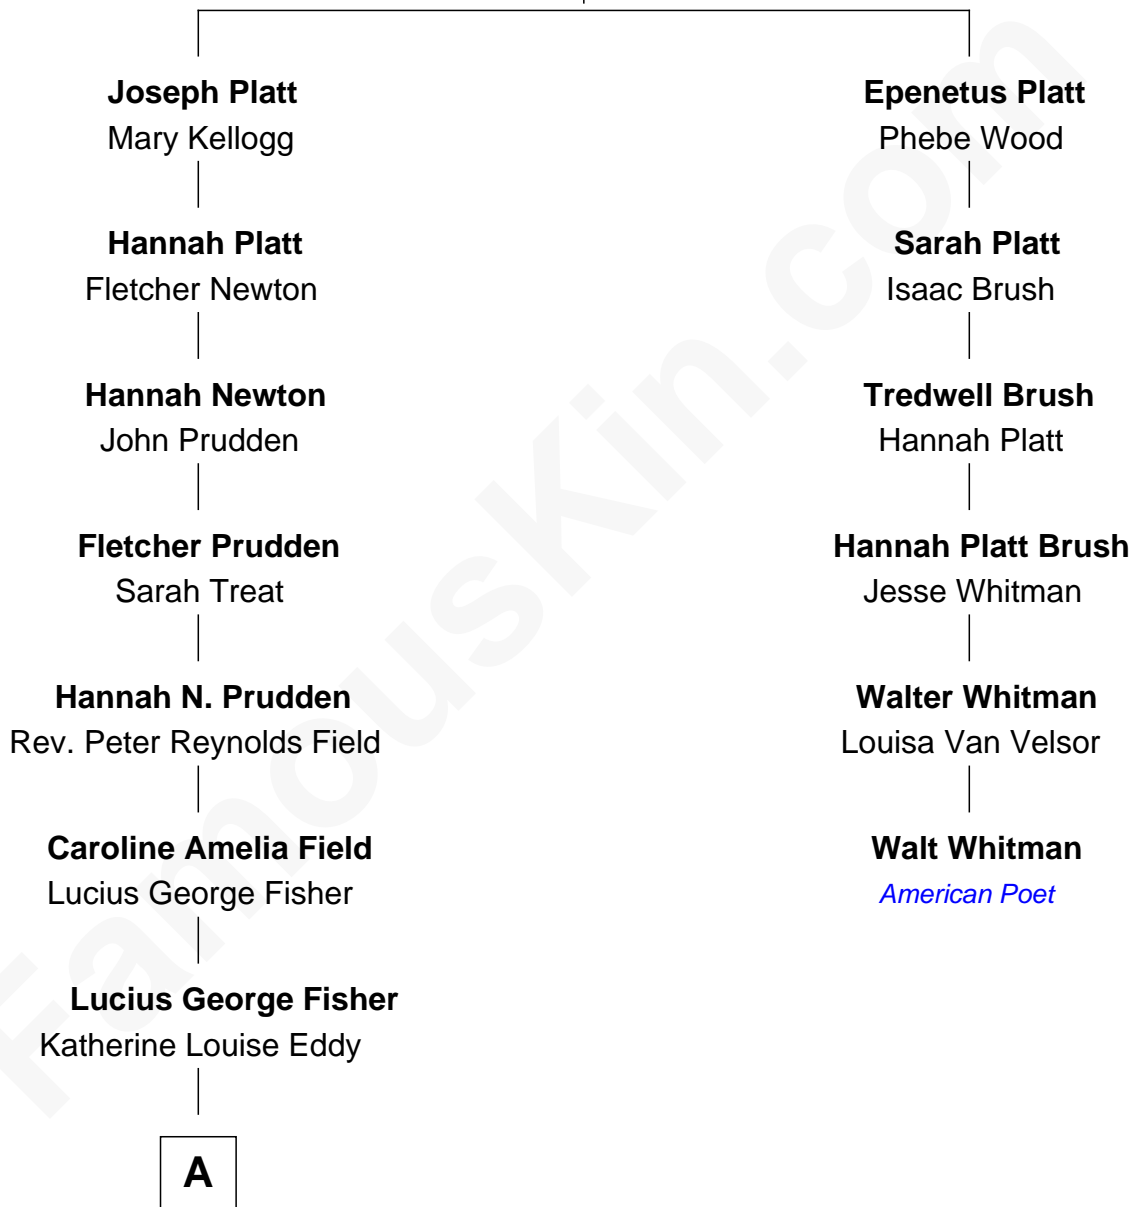

FamousKin.com Relationship Chart of

Jodie Foster

Movie Actress

5th cousin 5 times removed of

Walt Whitman

American Poet

Richard Platt

Mary Wood

A

—
Alice Eddy Fisher
Alexis Caldwell Foster

—
Lucius Fisher Foster
Constance Marie Robertson

—
Lucius Fisher Foster
Evelyn Della Almond

—
Jodie Foster
Movie Actress

FamousKin.com