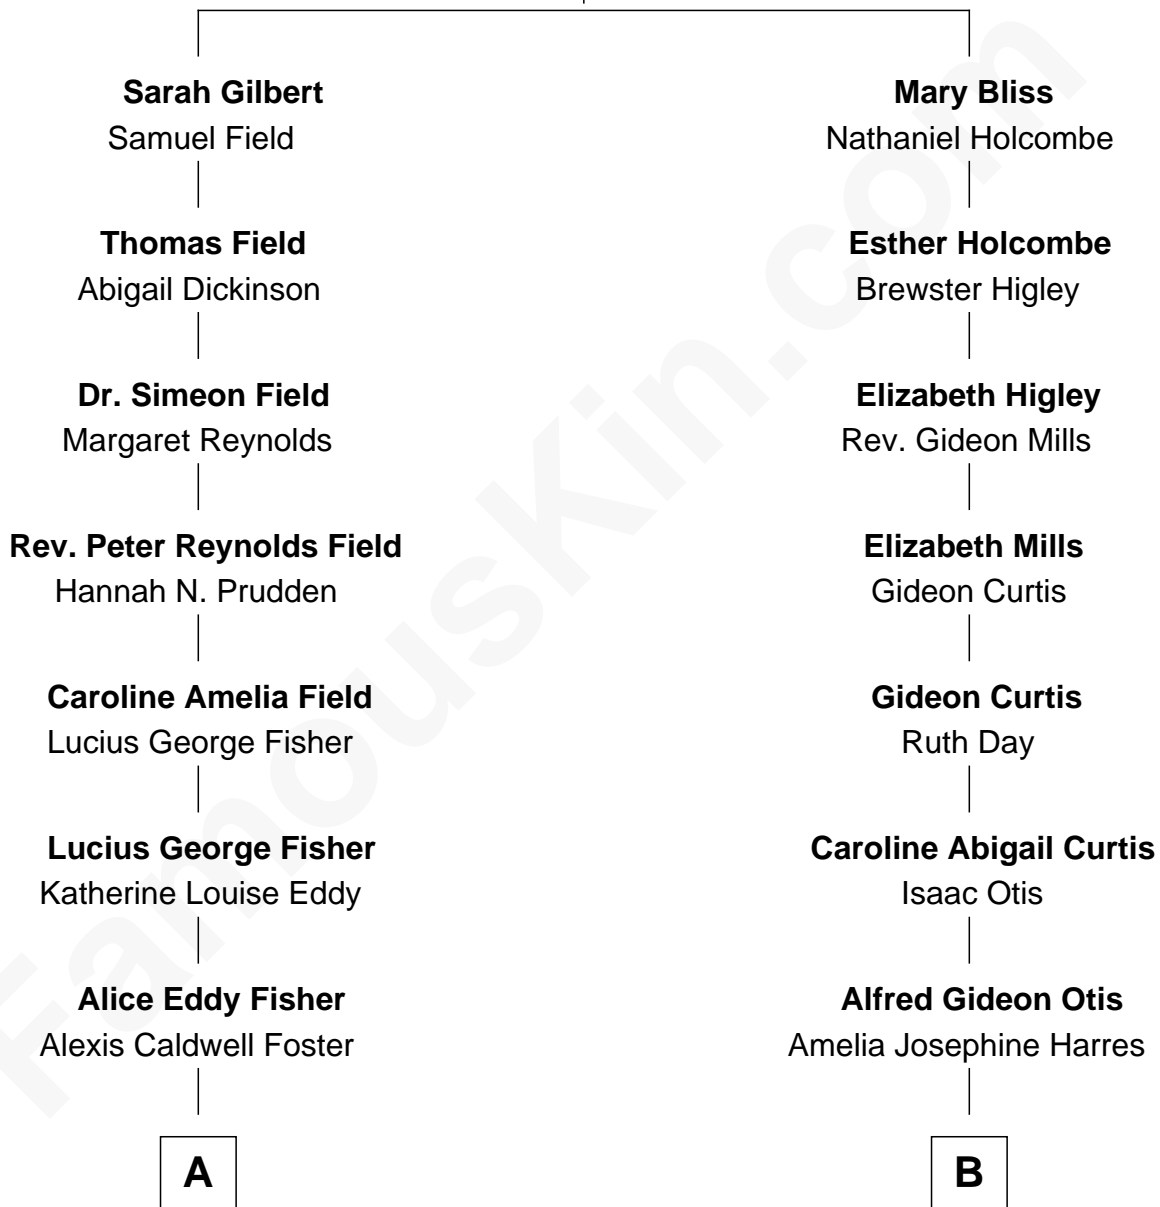

FamousKin.com Relationship Chart of

Jodie Foster

Movie Actress

8th cousin 1 time removed of

Amelia Earhart

Aviation Pioneer

Catherine Chapin

*with husband
Thomas Gilbert*

*with husband
Nathaniel Bliss*

FamousKin.com