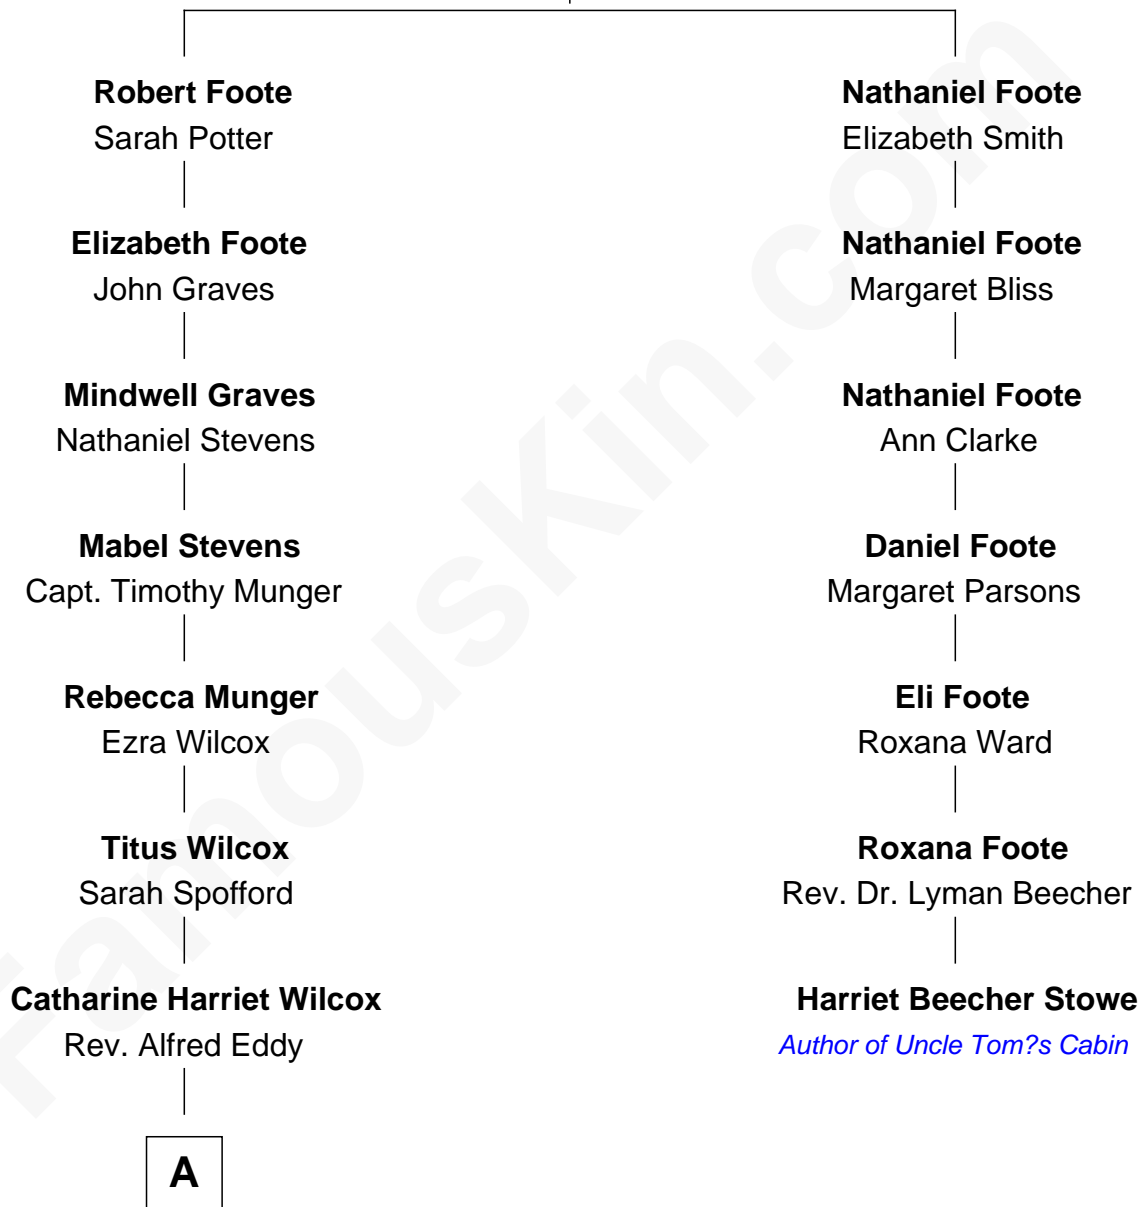

FamousKin.com Relationship Chart of

Jodie Foster

Movie Actress

6th cousin 5 times removed of

Harriet Beecher Stowe

Author of Uncle Tom's Cabin

Nathaniel Foote
Elizabeth Deming

A

—
Katherine Louise Eddy

Lucius George Fisher

—
Alice Eddy Fisher

Alexis Caldwell Foster

—
Lucius Fisher Foster

Constance Marie Robertson

—
Lucius Fisher Foster

Evelyn Della Almond