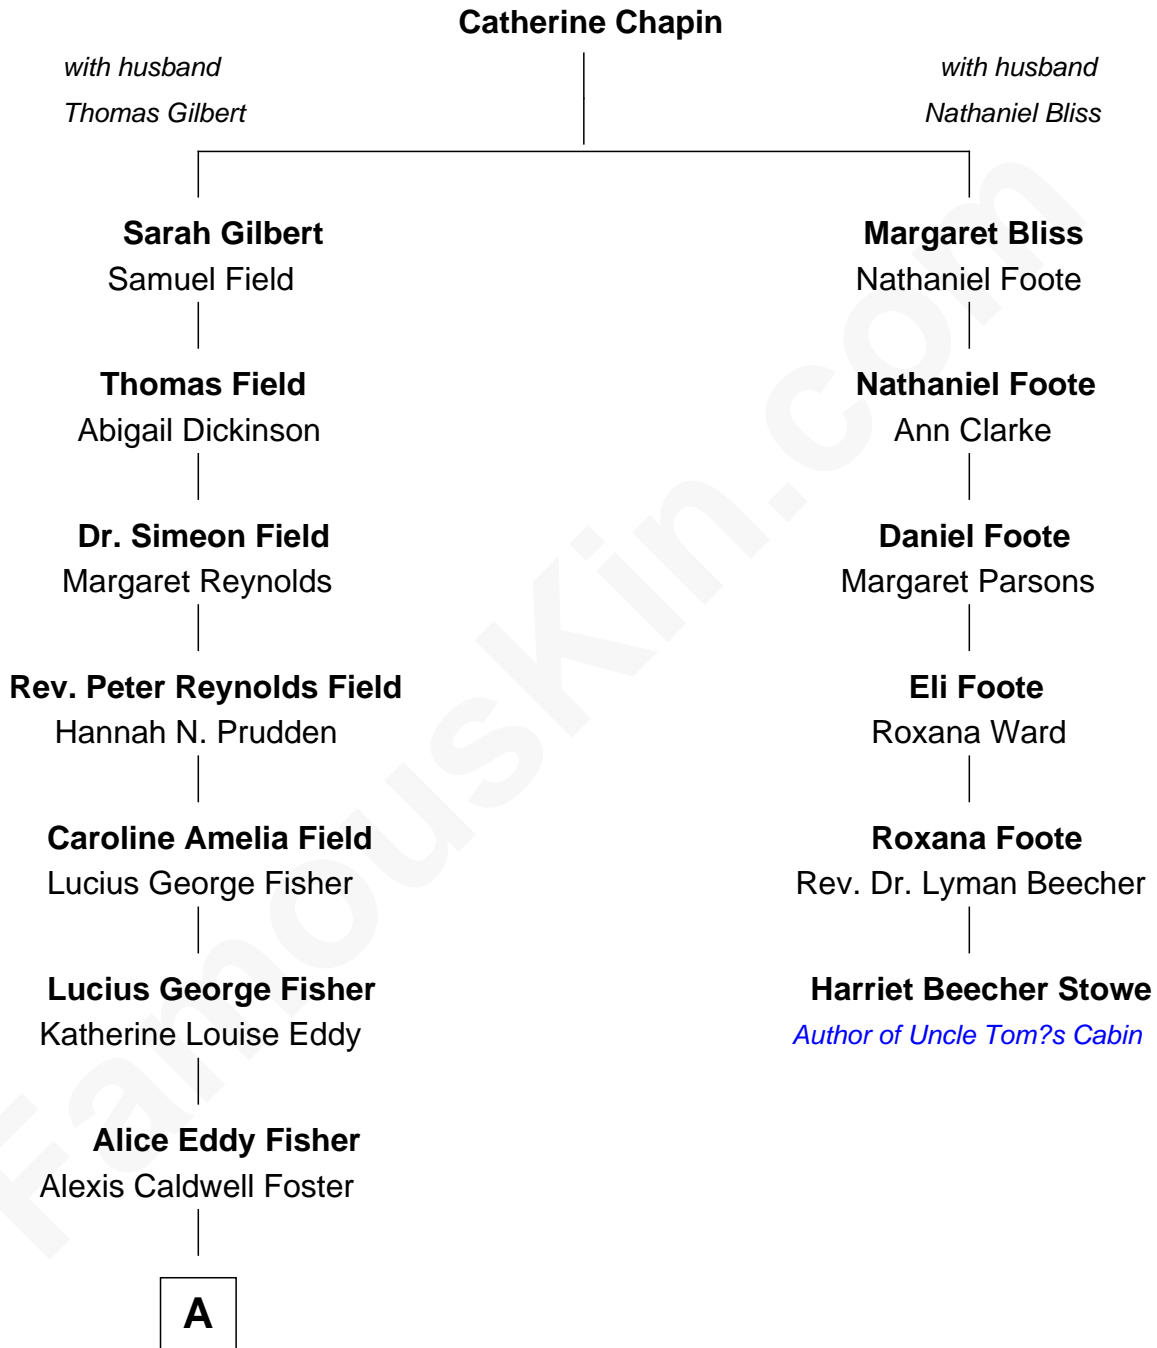

FamousKin.com Relationship Chart of

Jodie Foster

Movie Actress

5th cousin 4 times removed of

Harriet Beecher Stowe

Author of Uncle Tom's Cabin

A

—
Lucius Fisher Foster
Constance Marie Robertson

—
Lucius Fisher Foster
Evelyn Della Almond

—
Jodie Foster
Movie Actress

FamousKin.com