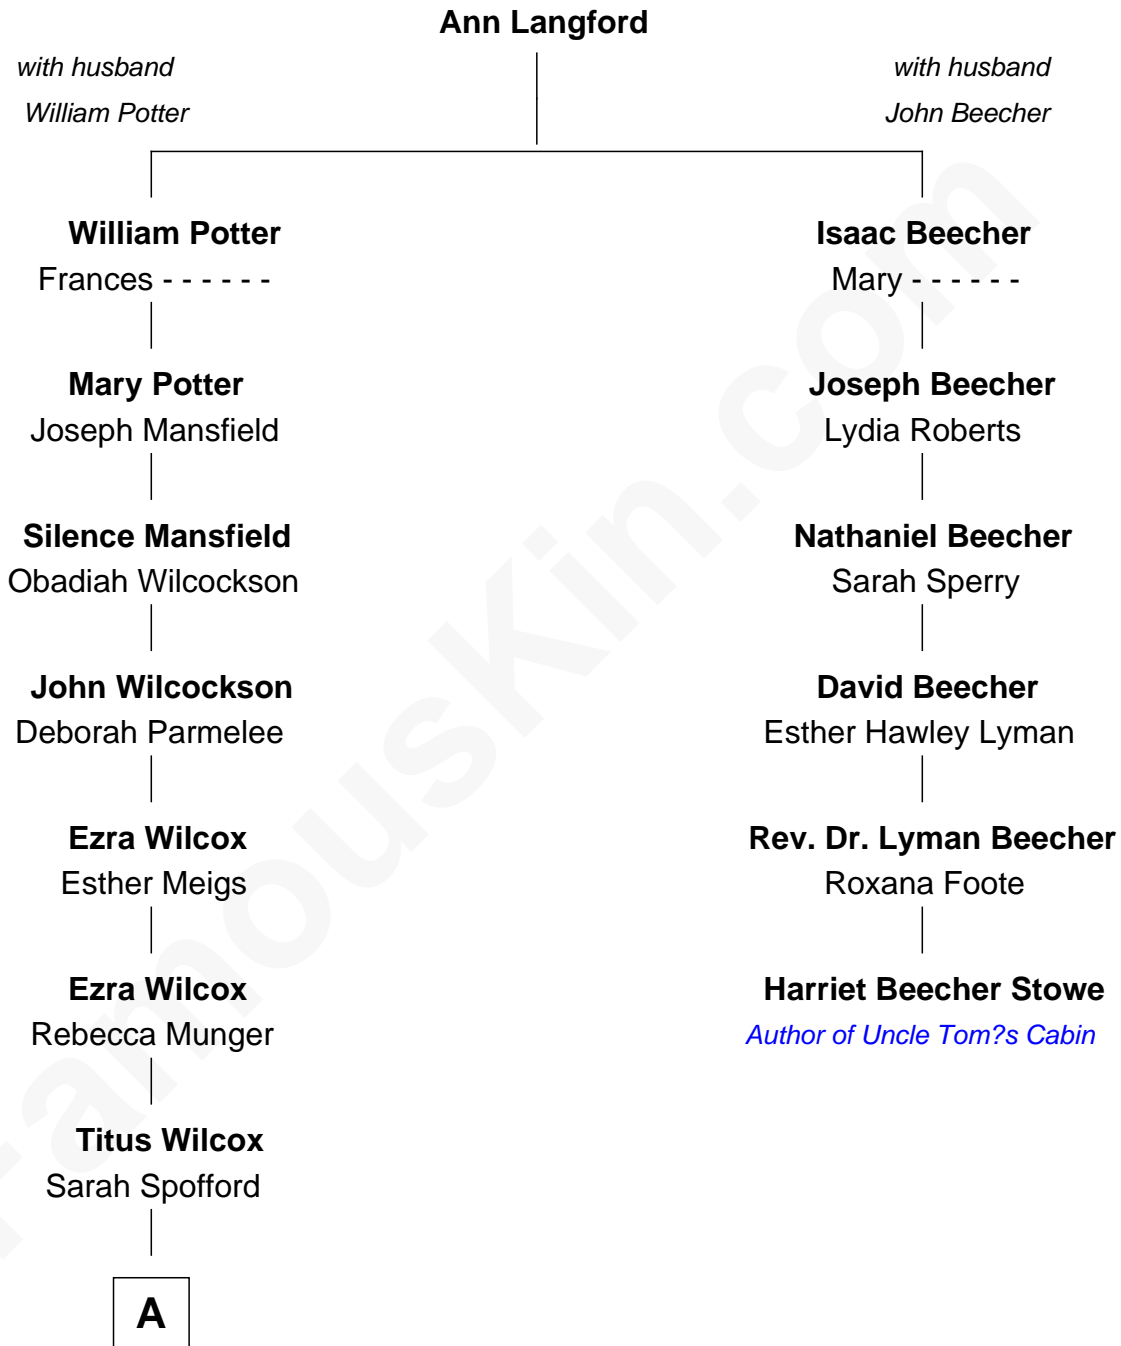

# FamousKin.com Relationship Chart of

**Jodie Foster**

*Movie Actress*

5th cousin 7 times removed of

**Harriet Beecher Stowe**

*Author of Uncle Tom's Cabin*

**A**

—  
**Catharine Harriet Wilcox**

Rev. Alfred Eddy

—  
**Katherine Louise Eddy**

Lucius George Fisher

—  
**Alice Eddy Fisher**

Alexis Caldwell Foster

—  
**Lucius Fisher Foster**

Constance Marie Robertson

—  
**Lucius Fisher Foster**

Evelyn Della Almond

—  
**Jodie Foster**

*Movie Actress*