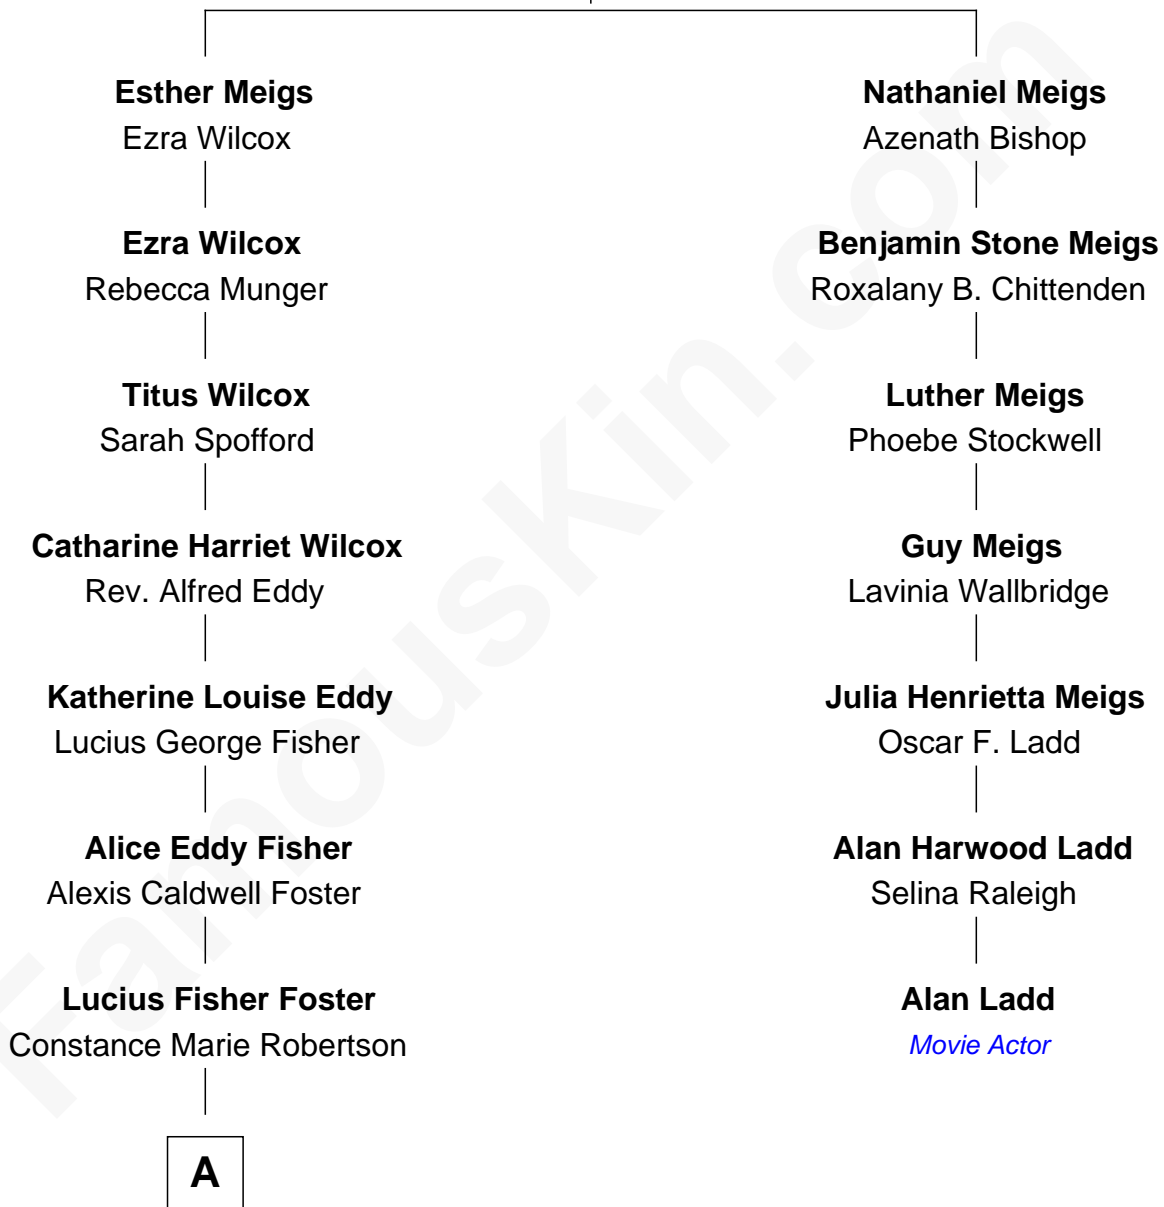

FamousKin.com Relationship Chart of

Jodie Foster

Movie Actress

6th cousin 2 times removed of

Alan Ladd

Movie Actor

Janna Meigs
Elizabeth Dudley

A

Lucius Fisher Foster

Evelyn Della Almond

Jodie Foster

Movie Actress

FamousKin.com