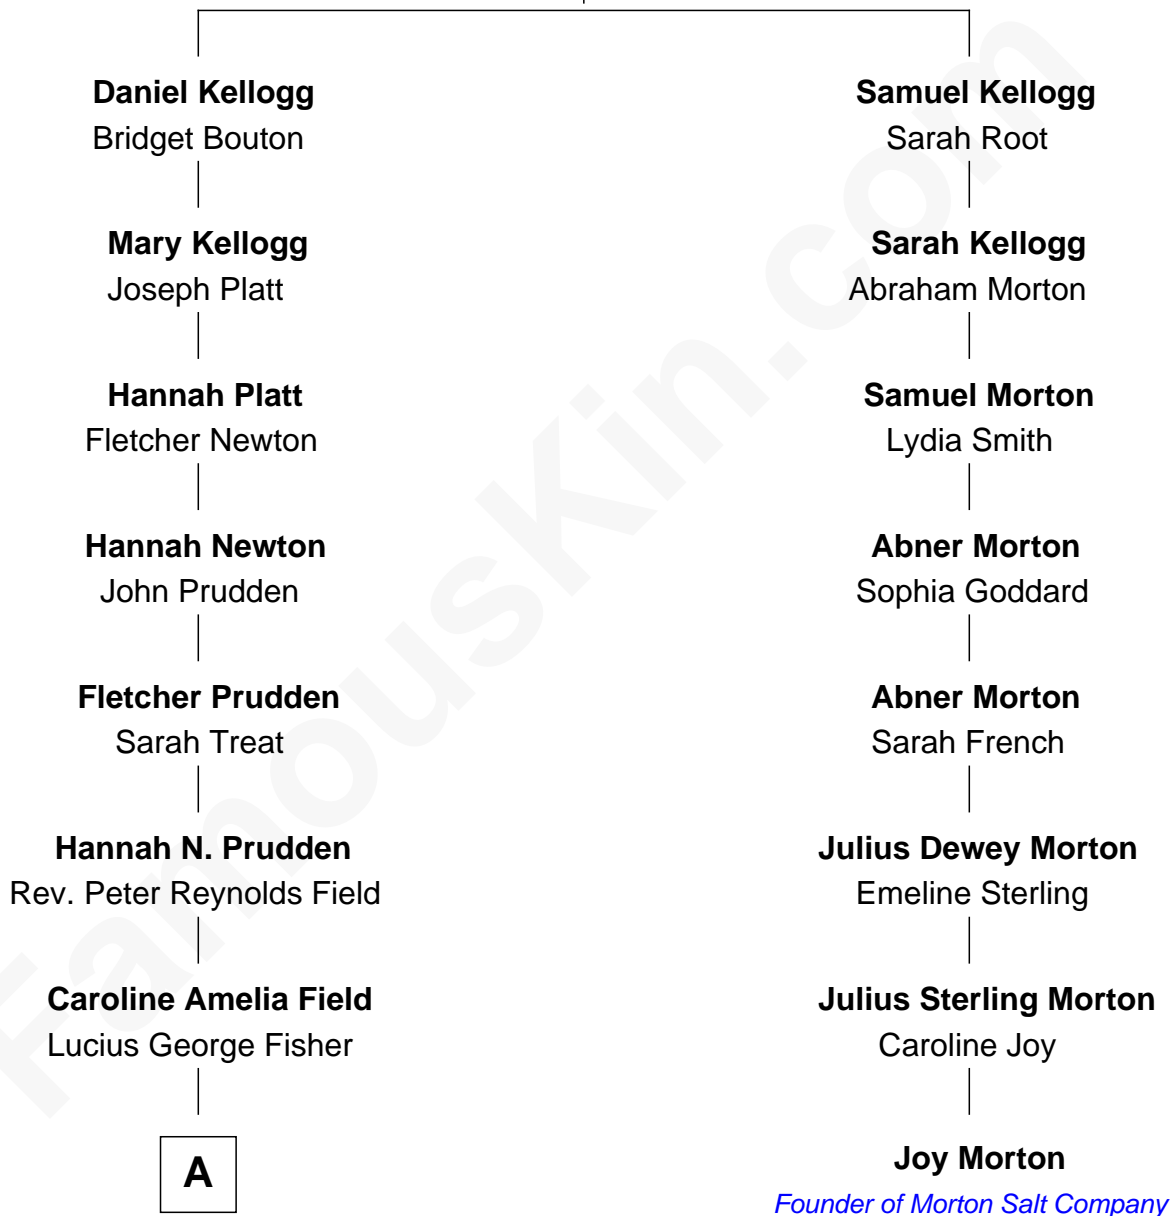

# FamousKin.com Relationship Chart of

**Jodie Foster**

*Movie Actress*

7th cousin 4 times removed of

**Joy Morton**

*Founder of Morton Salt Company*

**Martyn Kellogg**

Prudence Bird

**A**

—  
**Lucius George Fisher**

Katherine Louise Eddy

—  
**Alice Eddy Fisher**

Alexis Caldwell Foster

—  
**Lucius Fisher Foster**

Constance Marie Robertson

—  
**Lucius Fisher Foster**

Evelyn Della Almond

—  
**Jodie Foster**

*Movie Actress*